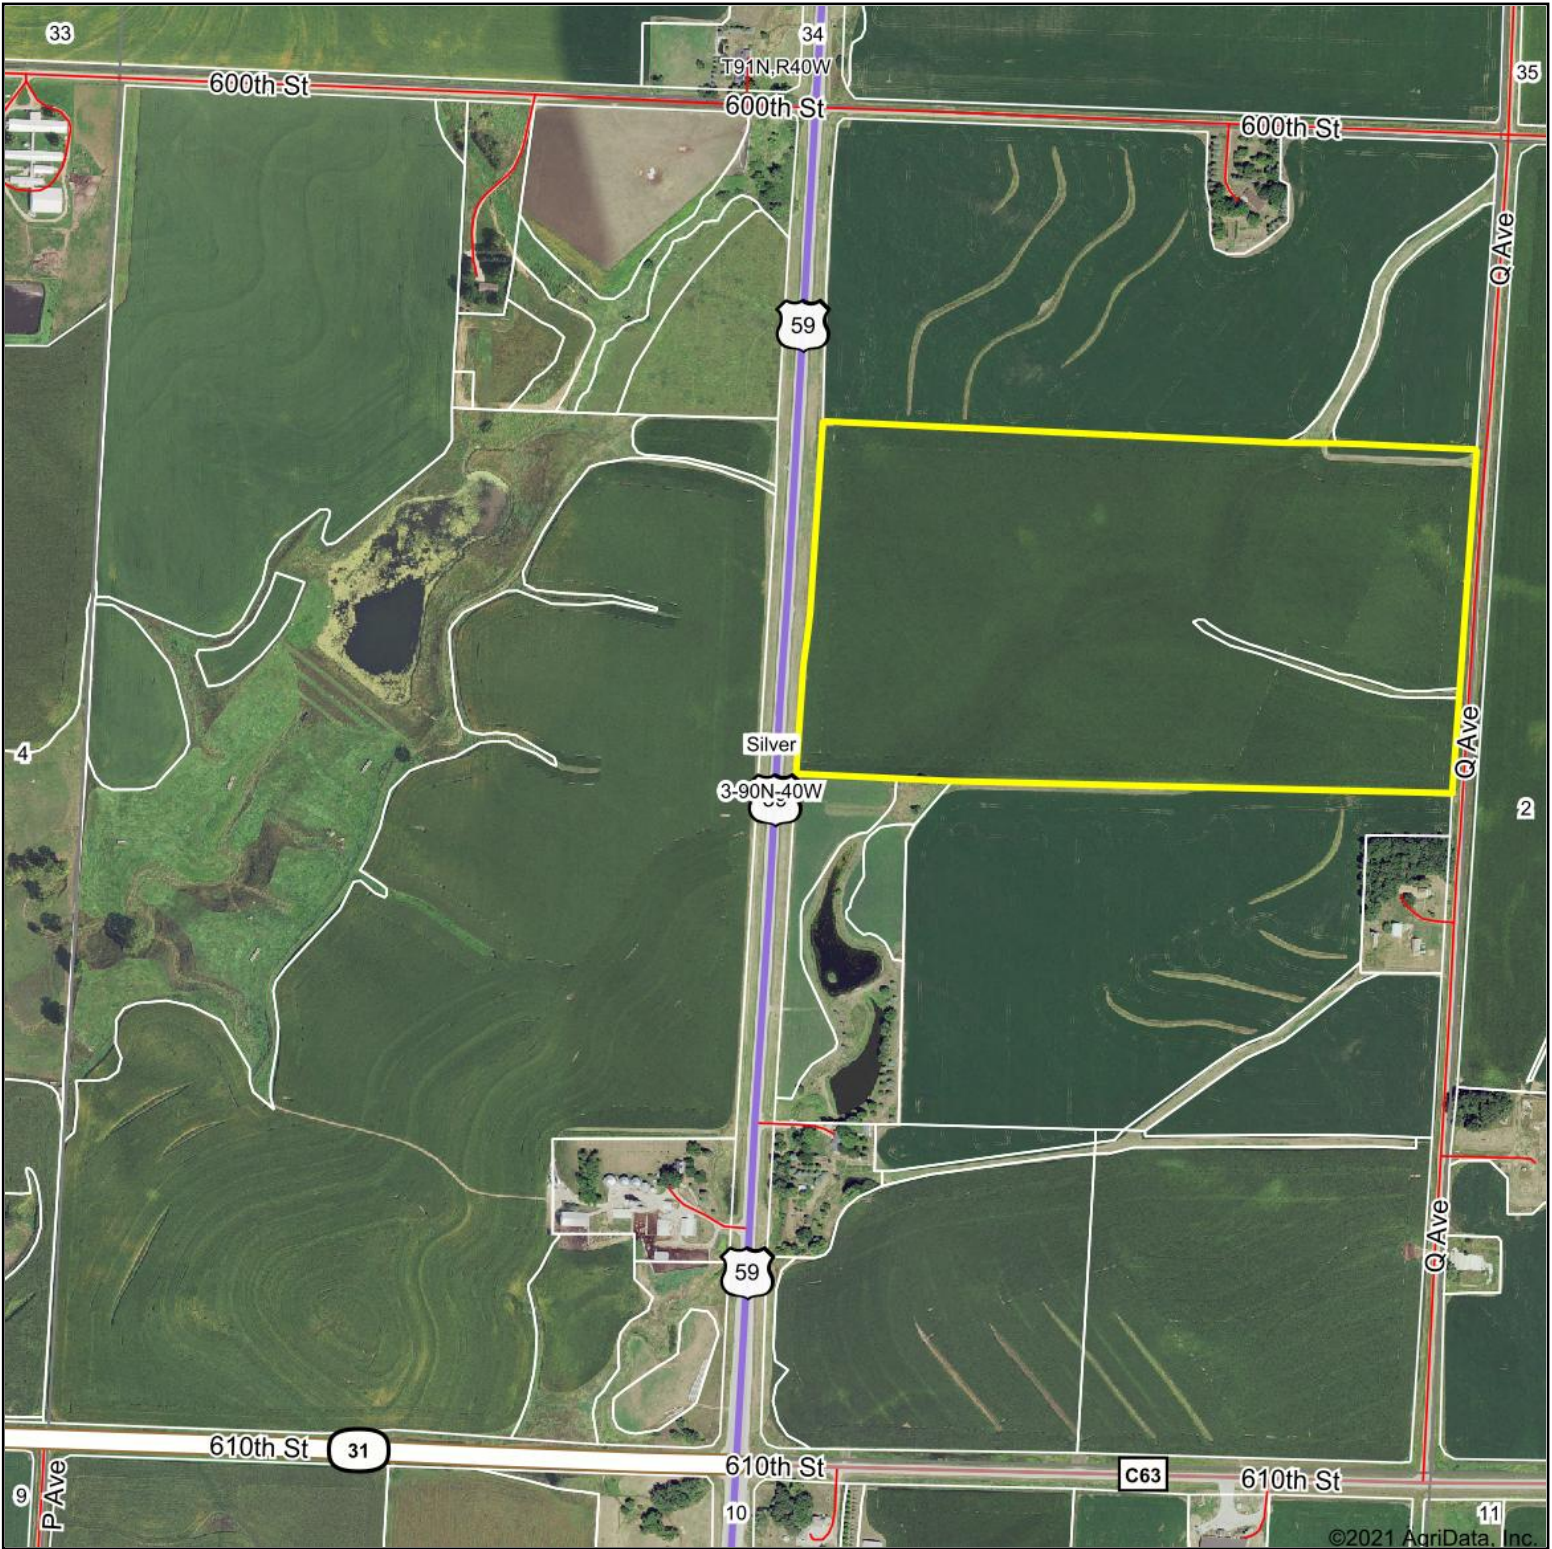

# Aerial Map

& REAL ESTATE, INC  
**MIDWEST LAND**  
712-262-3110 MANAGEMENT

Map Center: 42° 38' 28.23, -95° 33' 18.15

**3-90N-40W**  
**Cherokee County**  
**Iowa**

11/24/2021

Maps Provided By:  
 **surety**  
CUSTOMIZED ONLINE MAPPING  
© AgriData, Inc. 2021 www.AgriDataInc.com

Field borders provided by Farm Service Agency as of 5/21/2008.