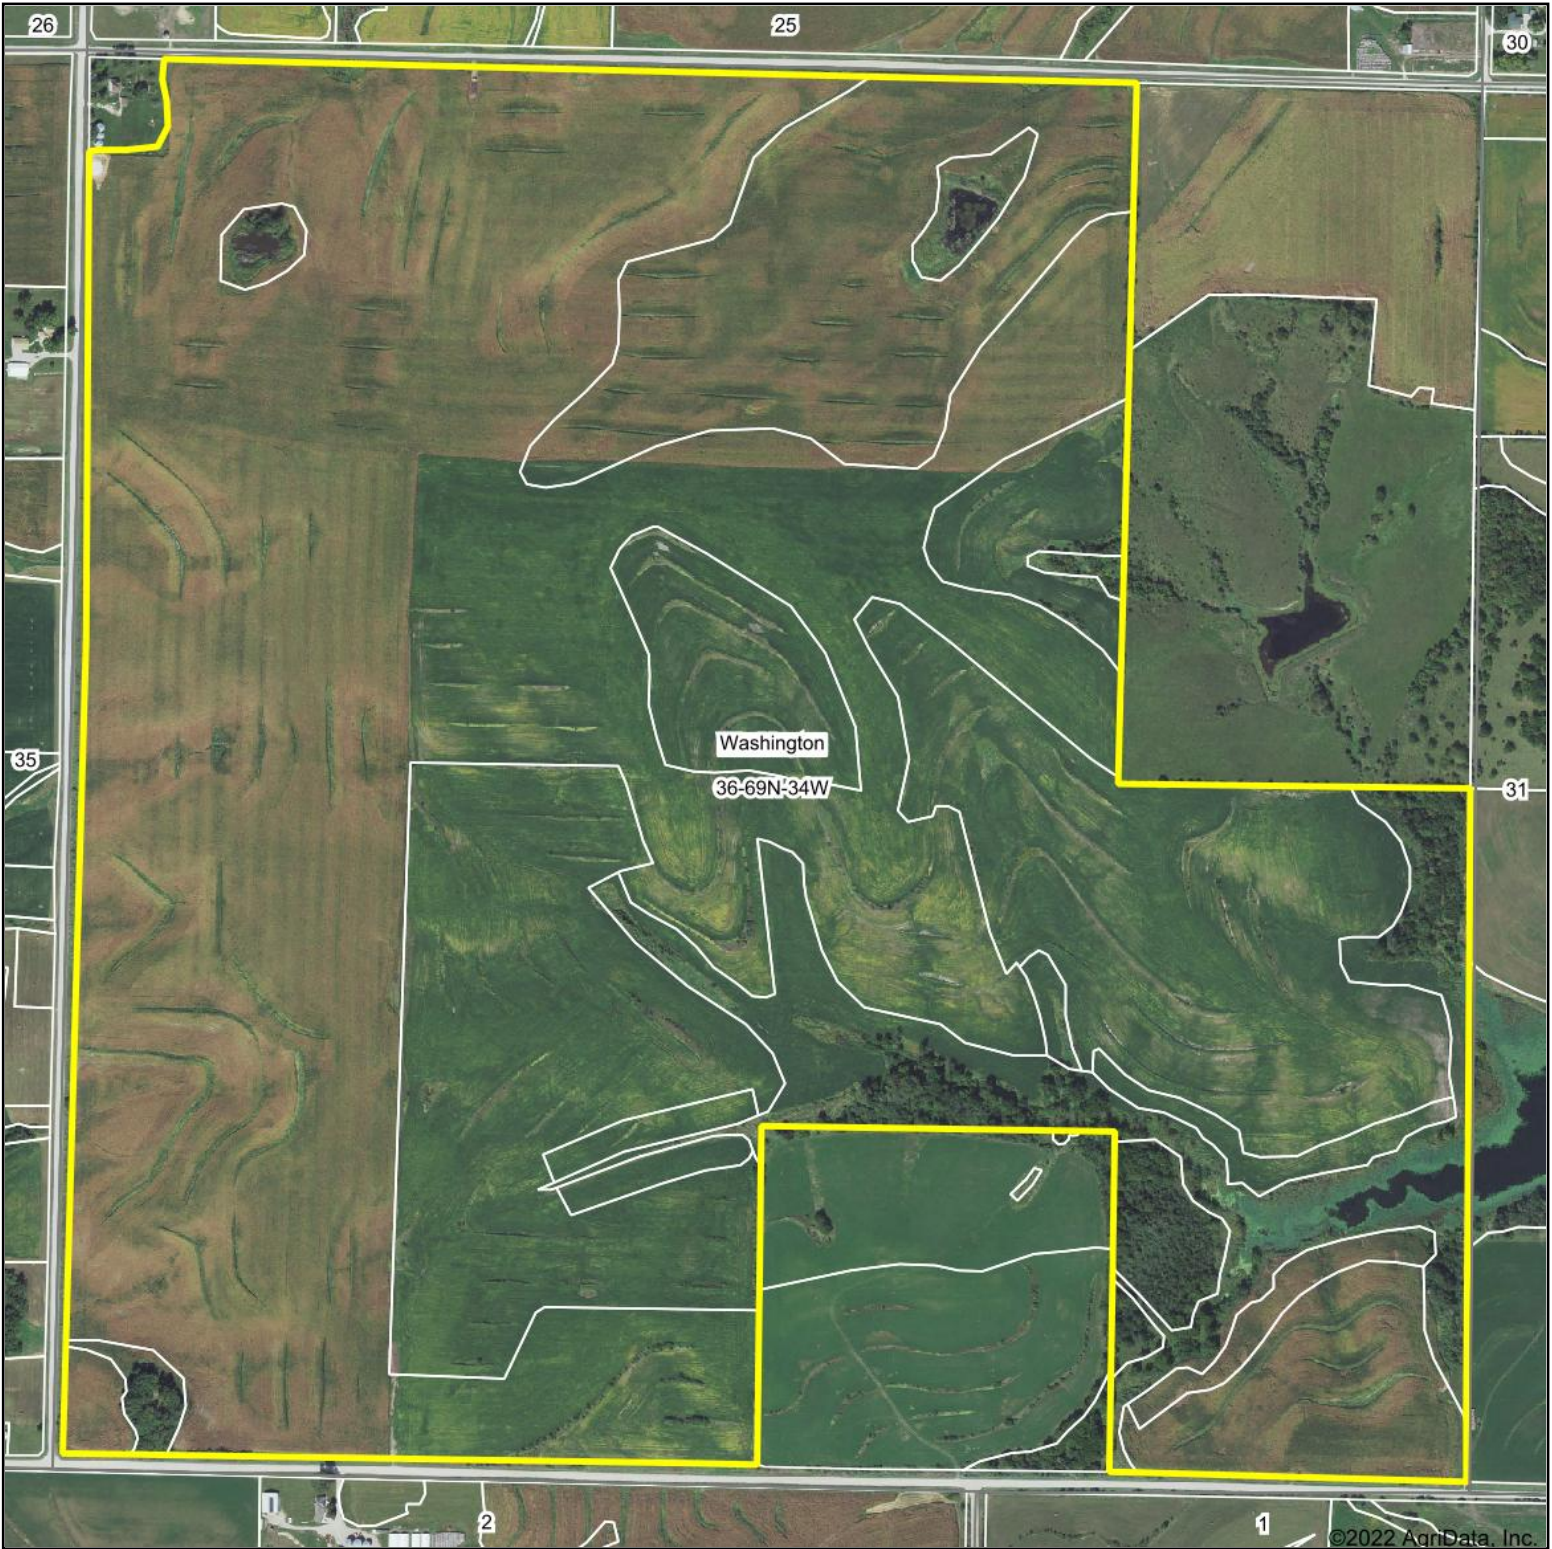

Aerial Map

©2022 AgriData, Inc.

MIDWEST LAND
712-262-3110 MANAGEMENT

Map Center: 40° 44' 2.44, -94° 42' 34.85

36-69N-34W
Taylor County
Iowa

7/14/2022

Maps Provided By:
surety
CUSTOMIZED ONLINE MAPPING
© AgriData, Inc. 2021 www.AgriDataInc.com

Field borders provided by Farm Service Agency as of 5/21/2008.