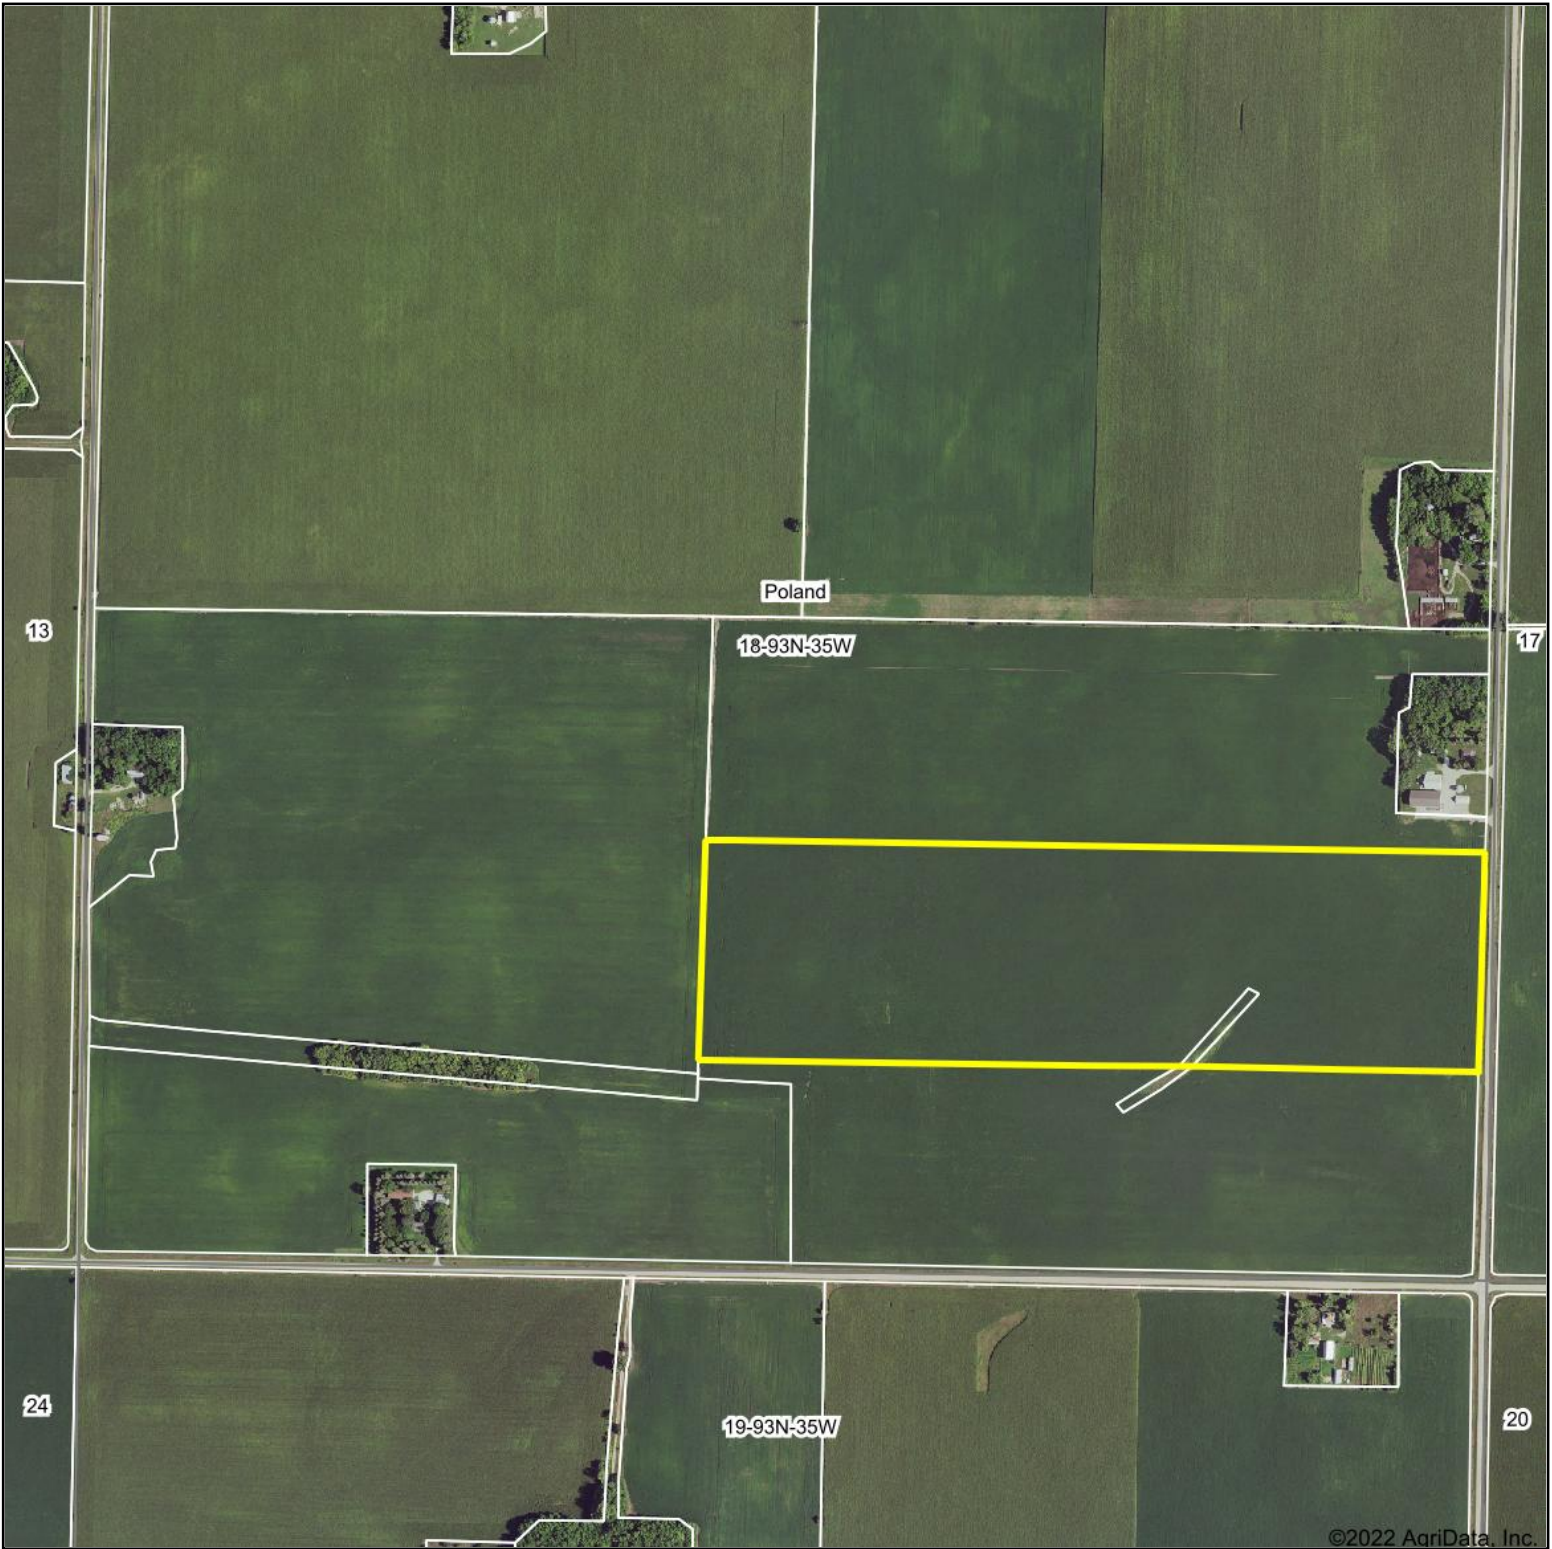

Aerial Map

MIDWEST LAND & REAL ESTATE, INC.
712-262-3110 MANAGEMENT

Map Center: 42° 52' 15.78, -95° 1' 23.5

18-93N-35W
Buena Vista County
Iowa

10/4/2022

Maps Provided By:

CUSTOMIZED ONLINE MAPPING
© AgriData, Inc. 2021 www.AgriDataInc.com

Field borders provided by Farm Service Agency as of 5/21/2008.