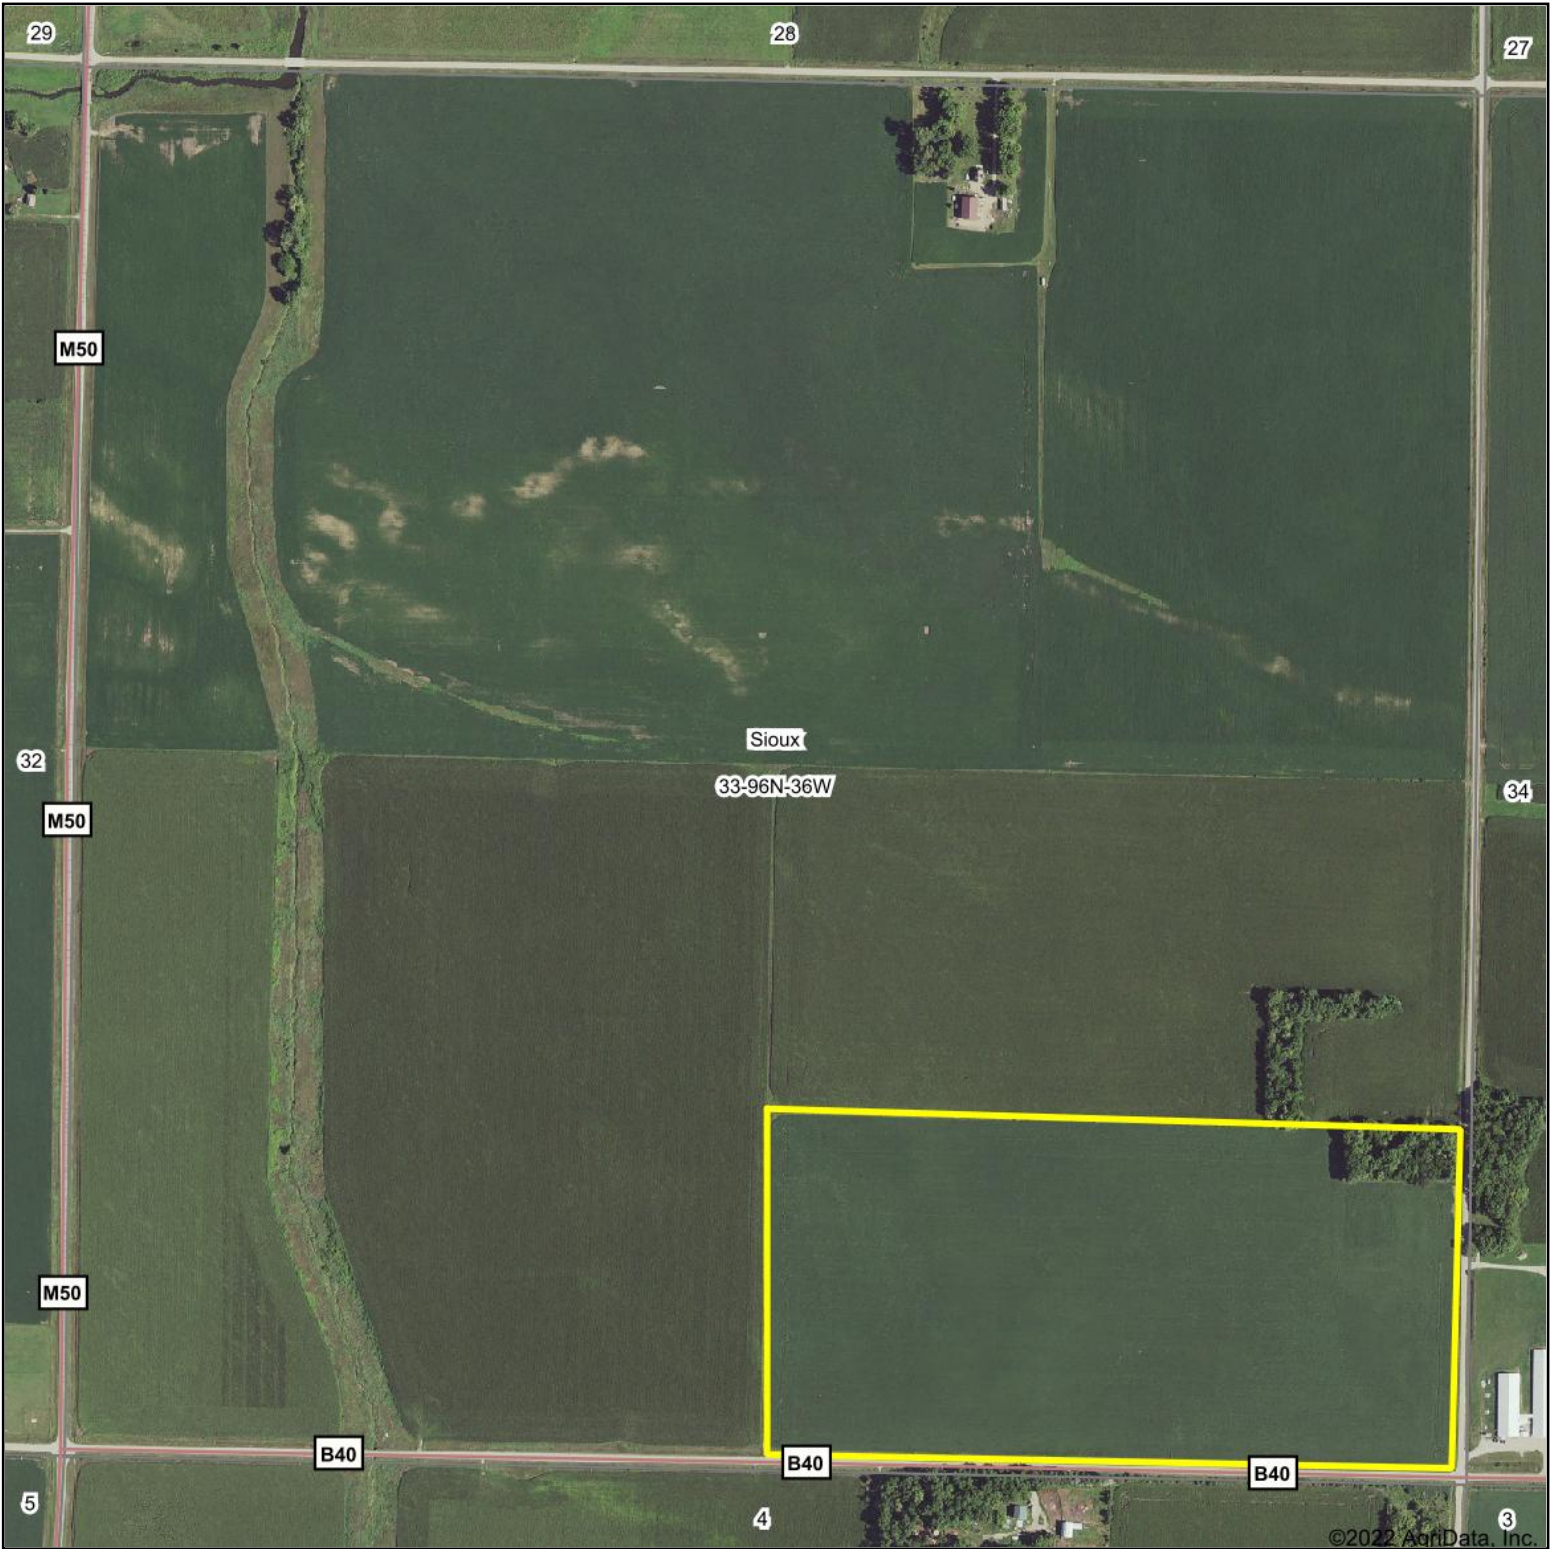

Aerial Map

& REAL ESTATE, INC
MIDWEST LAND
712-262-3110 MANAGEMENT

Map Center: 43° 5' 26.15, -95° 6' 7.75

33-96N-36W
Clay County
Iowa

10/10/2022

Maps Provided By:
 **surety**
CUSTOMIZED ONLINE MAPPING
© AgriData, Inc. 2021 www.AgriDataInc.com