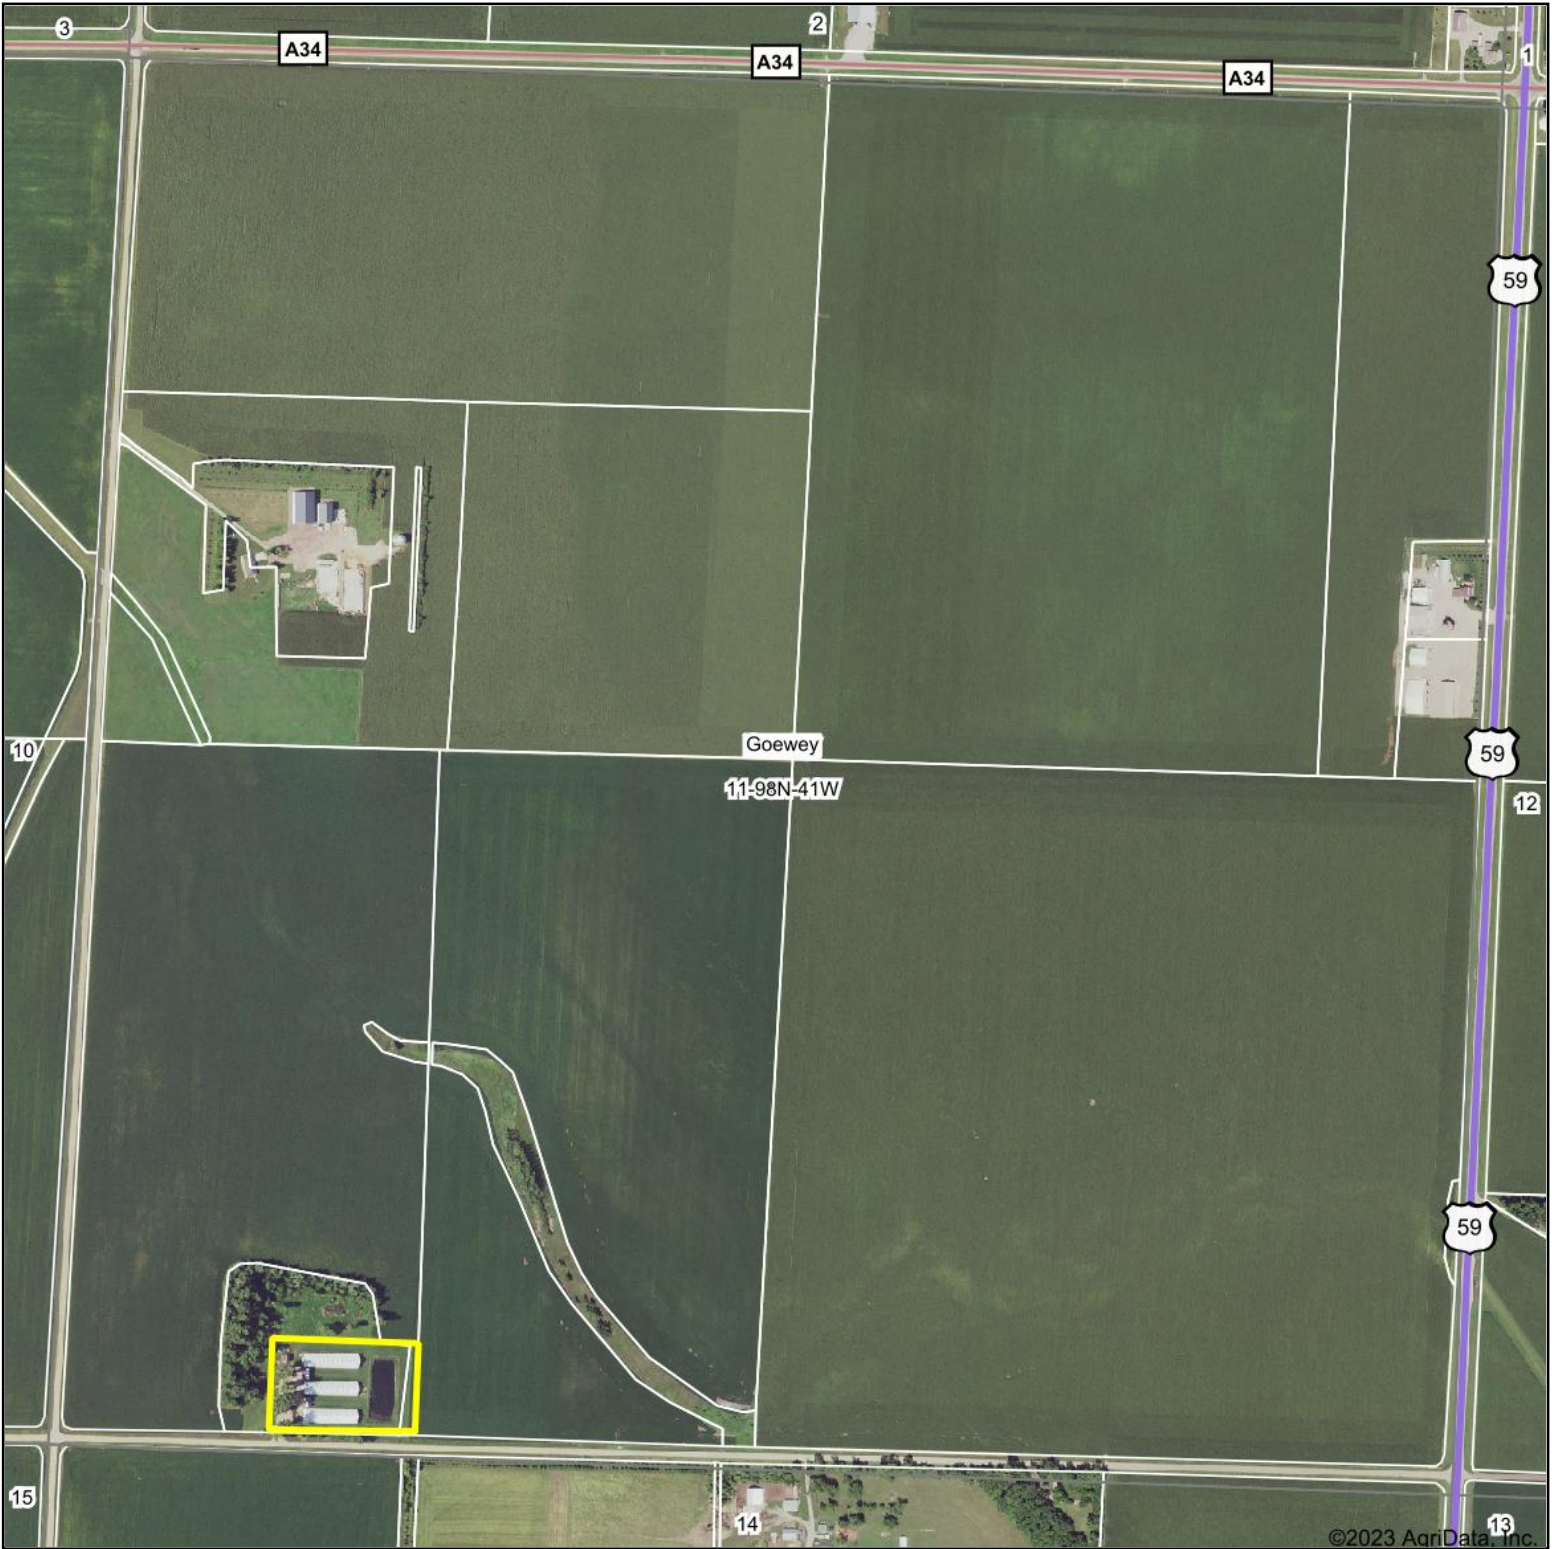

Aerial Map

©2023 AgriData, Inc.

& REAL ESTATE, INC
MIDWEST LAND
712-262-3110 MANAGEMENT

Map Center: 43° 19' 25.57, -95° 39' 13.22

11-98N-41W
Osceola County
Iowa

2/10/2023

Maps Provided By:
 **surety**[®]
CUSTOMIZED ONLINE MAPPING
© AgriData, Inc. 2021 www.AgriDataInc.com

Field borders provided by Farm Service Agency as of 5/21/2008.