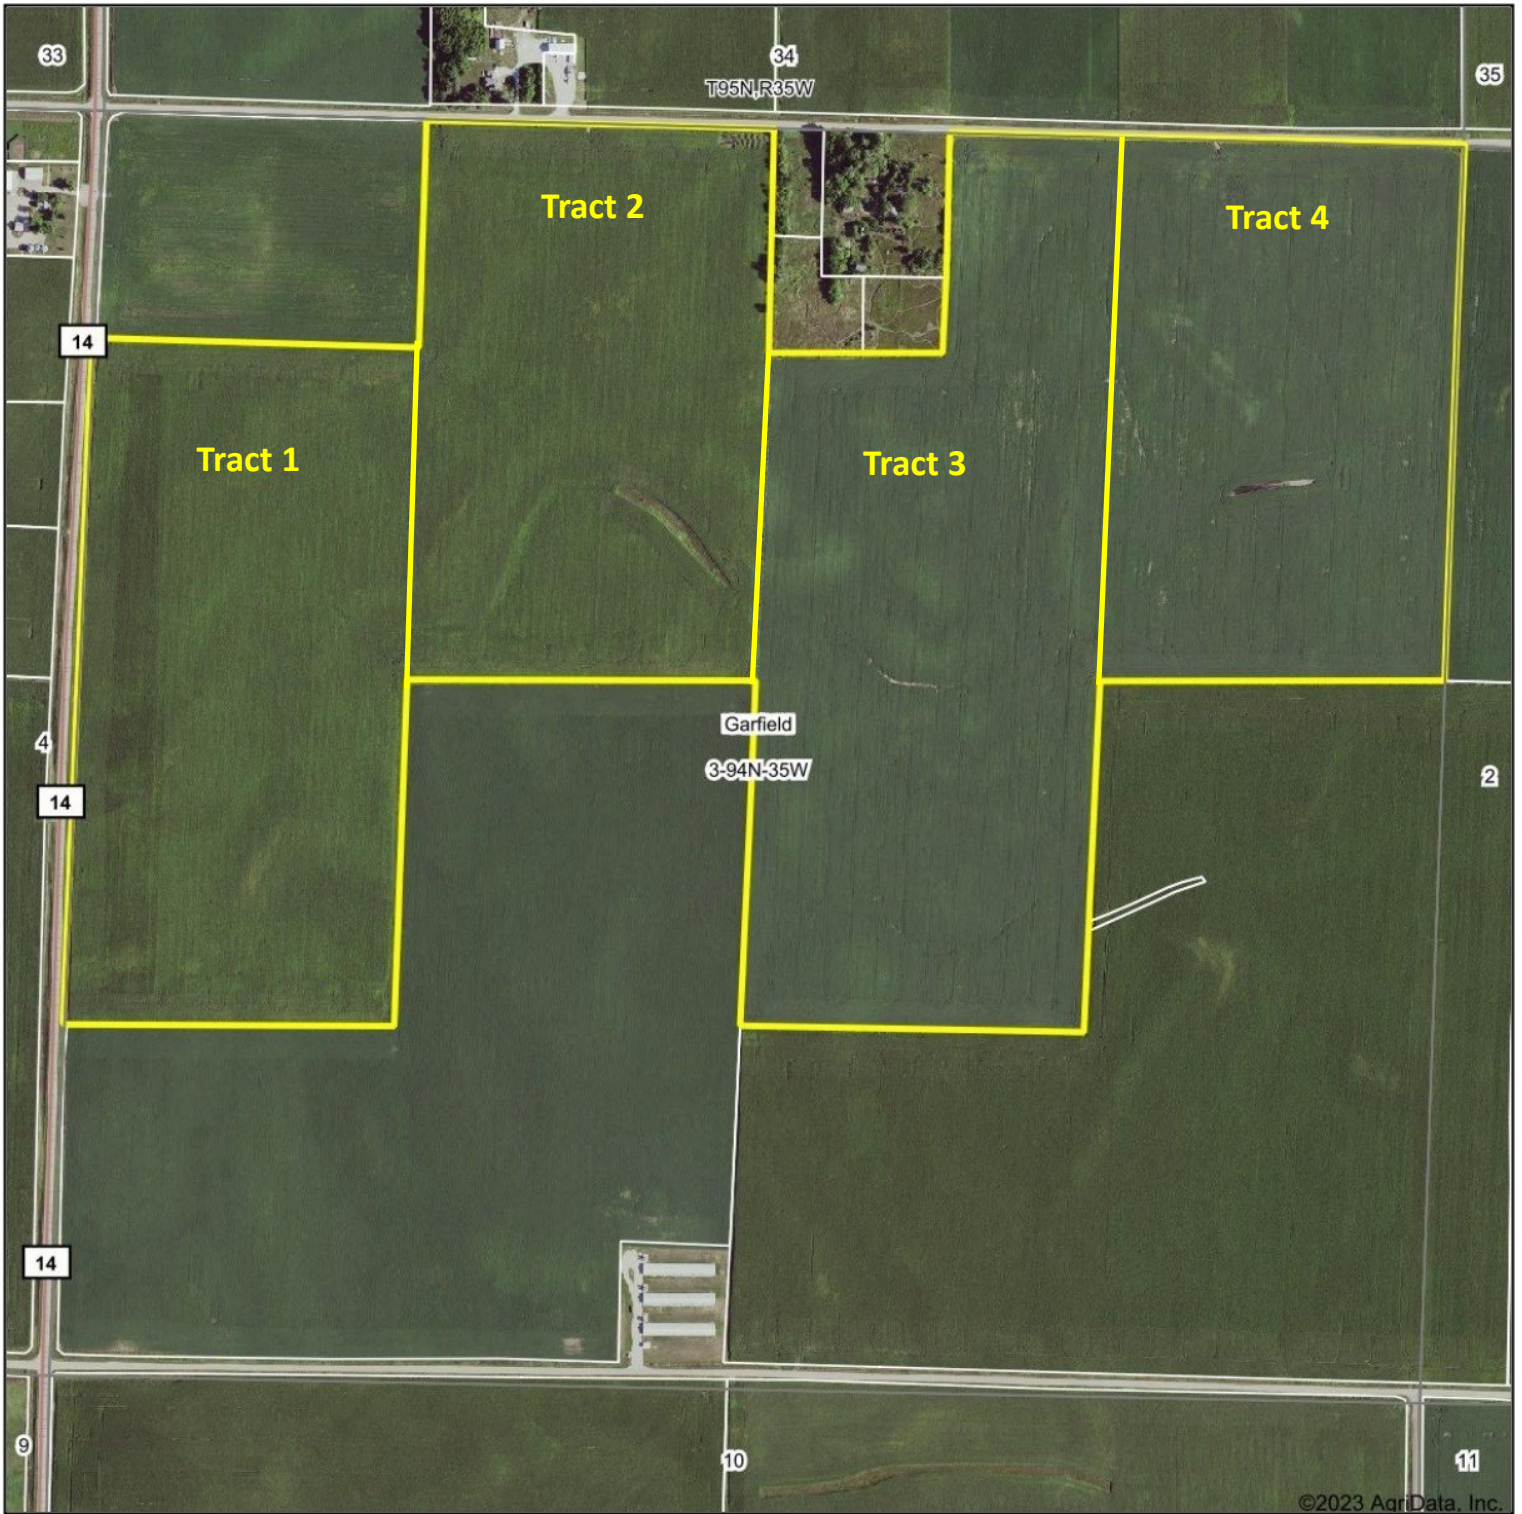

Aerial Map

©2023 AgriData, Inc.

& REAL ESTATE, INC
MIDWEST LAND
712-262-3110 MANAGEMENT

Boundary Center: 42° 59' 27.05, -94° 57' 47.96

3-94N-35W
Clay County
Iowa

Maps Provided By:
 **surety**
CUSTOMIZED ONLINE MAPPING
© AgriData, Inc. 2023 www.AgriDataInc.com

8/9/2023

Field borders provided by Farm Service Agency as of 5/21/2008.