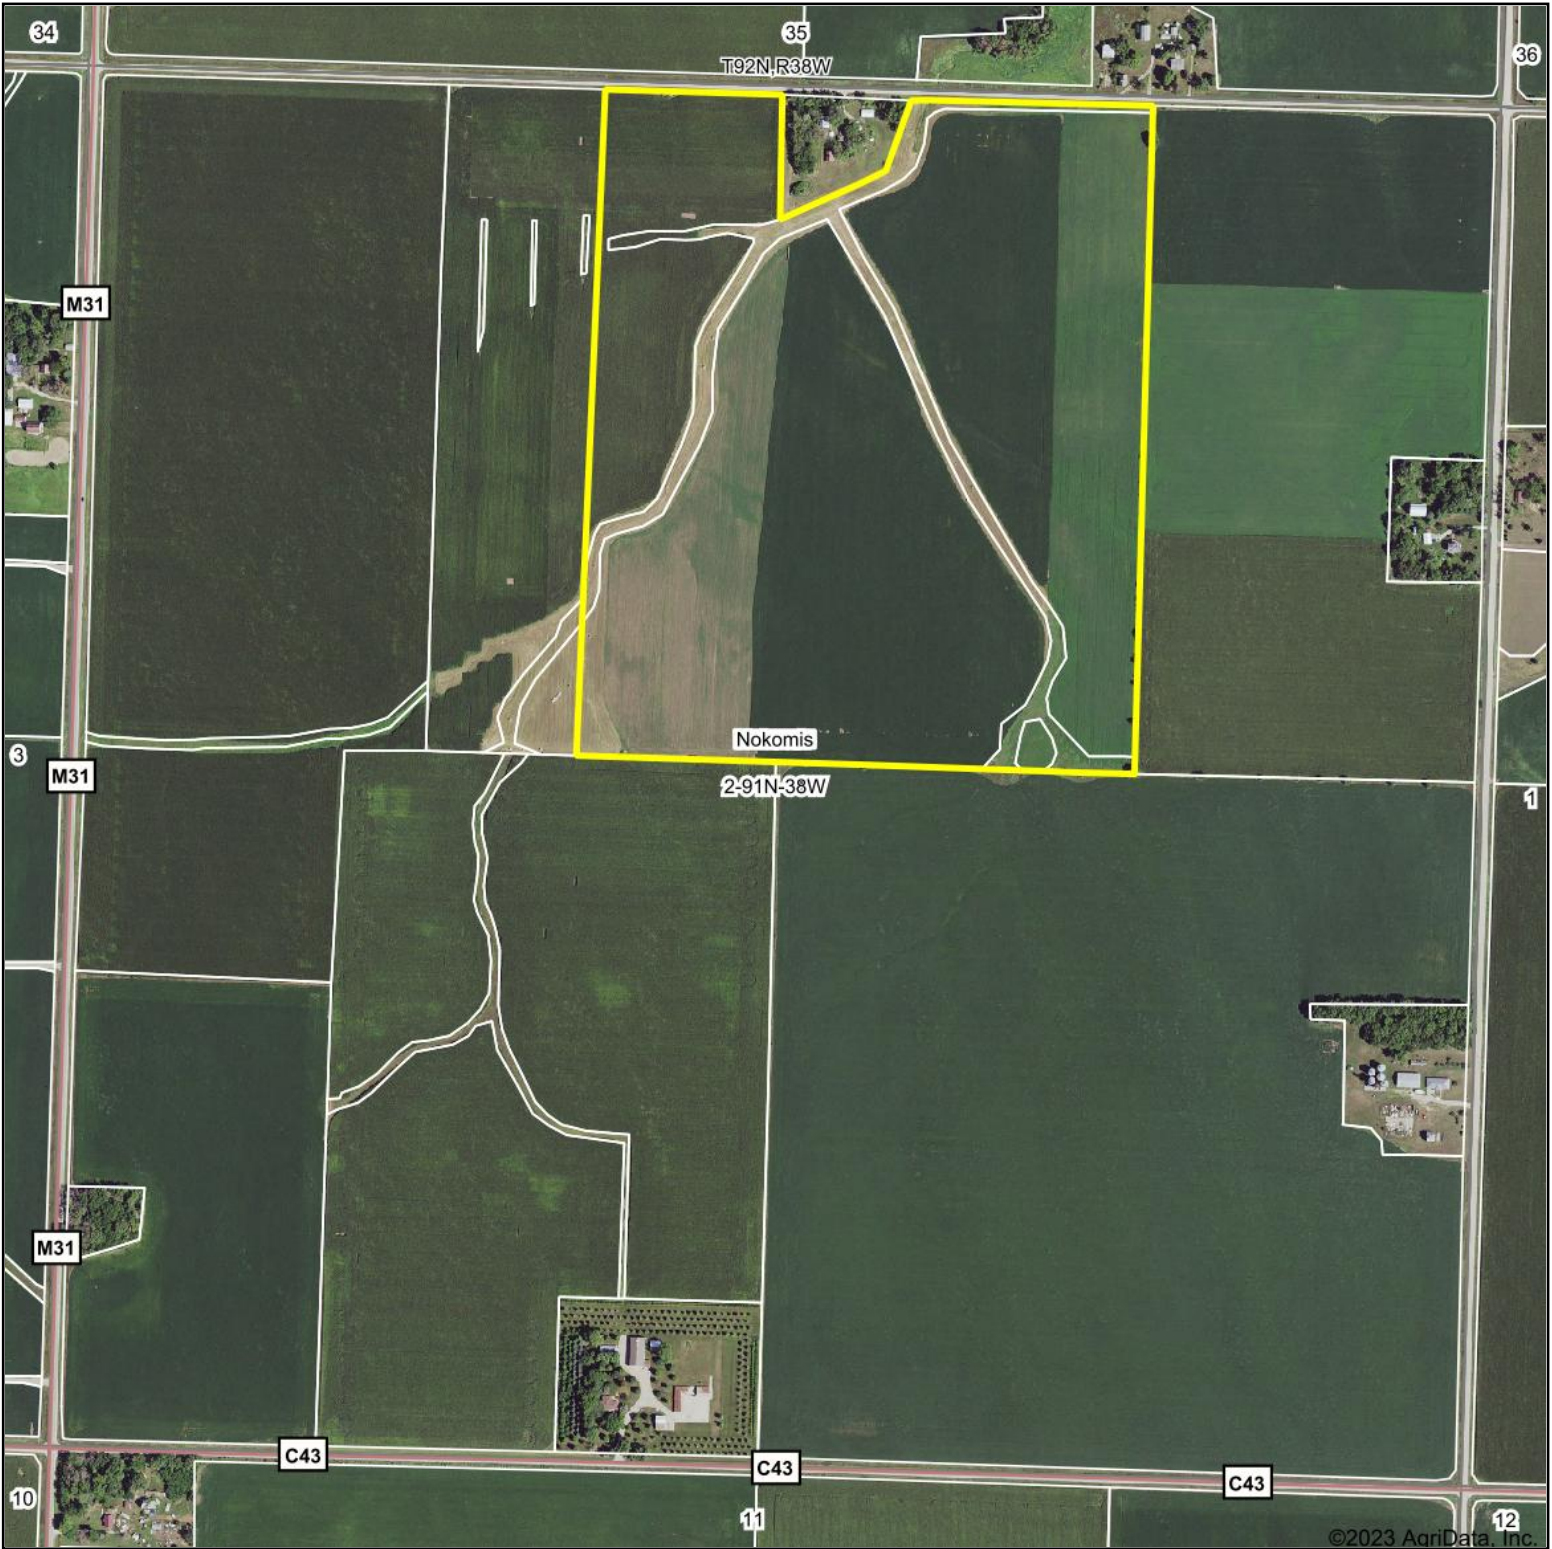

Aerial Map

Boundary Center: 42° 43' 50.85, -95° 17' 53.6

MIDWEST LAND
MANAGEMENT
712-262-3110

Maps Provided By:
surety
CUSTOMIZED ONLINE MAPPING
© AgriData, Inc. 2023 www.AgriDataInc.com

2-91N-38W
Buena Vista County
Iowa

11/8/2023