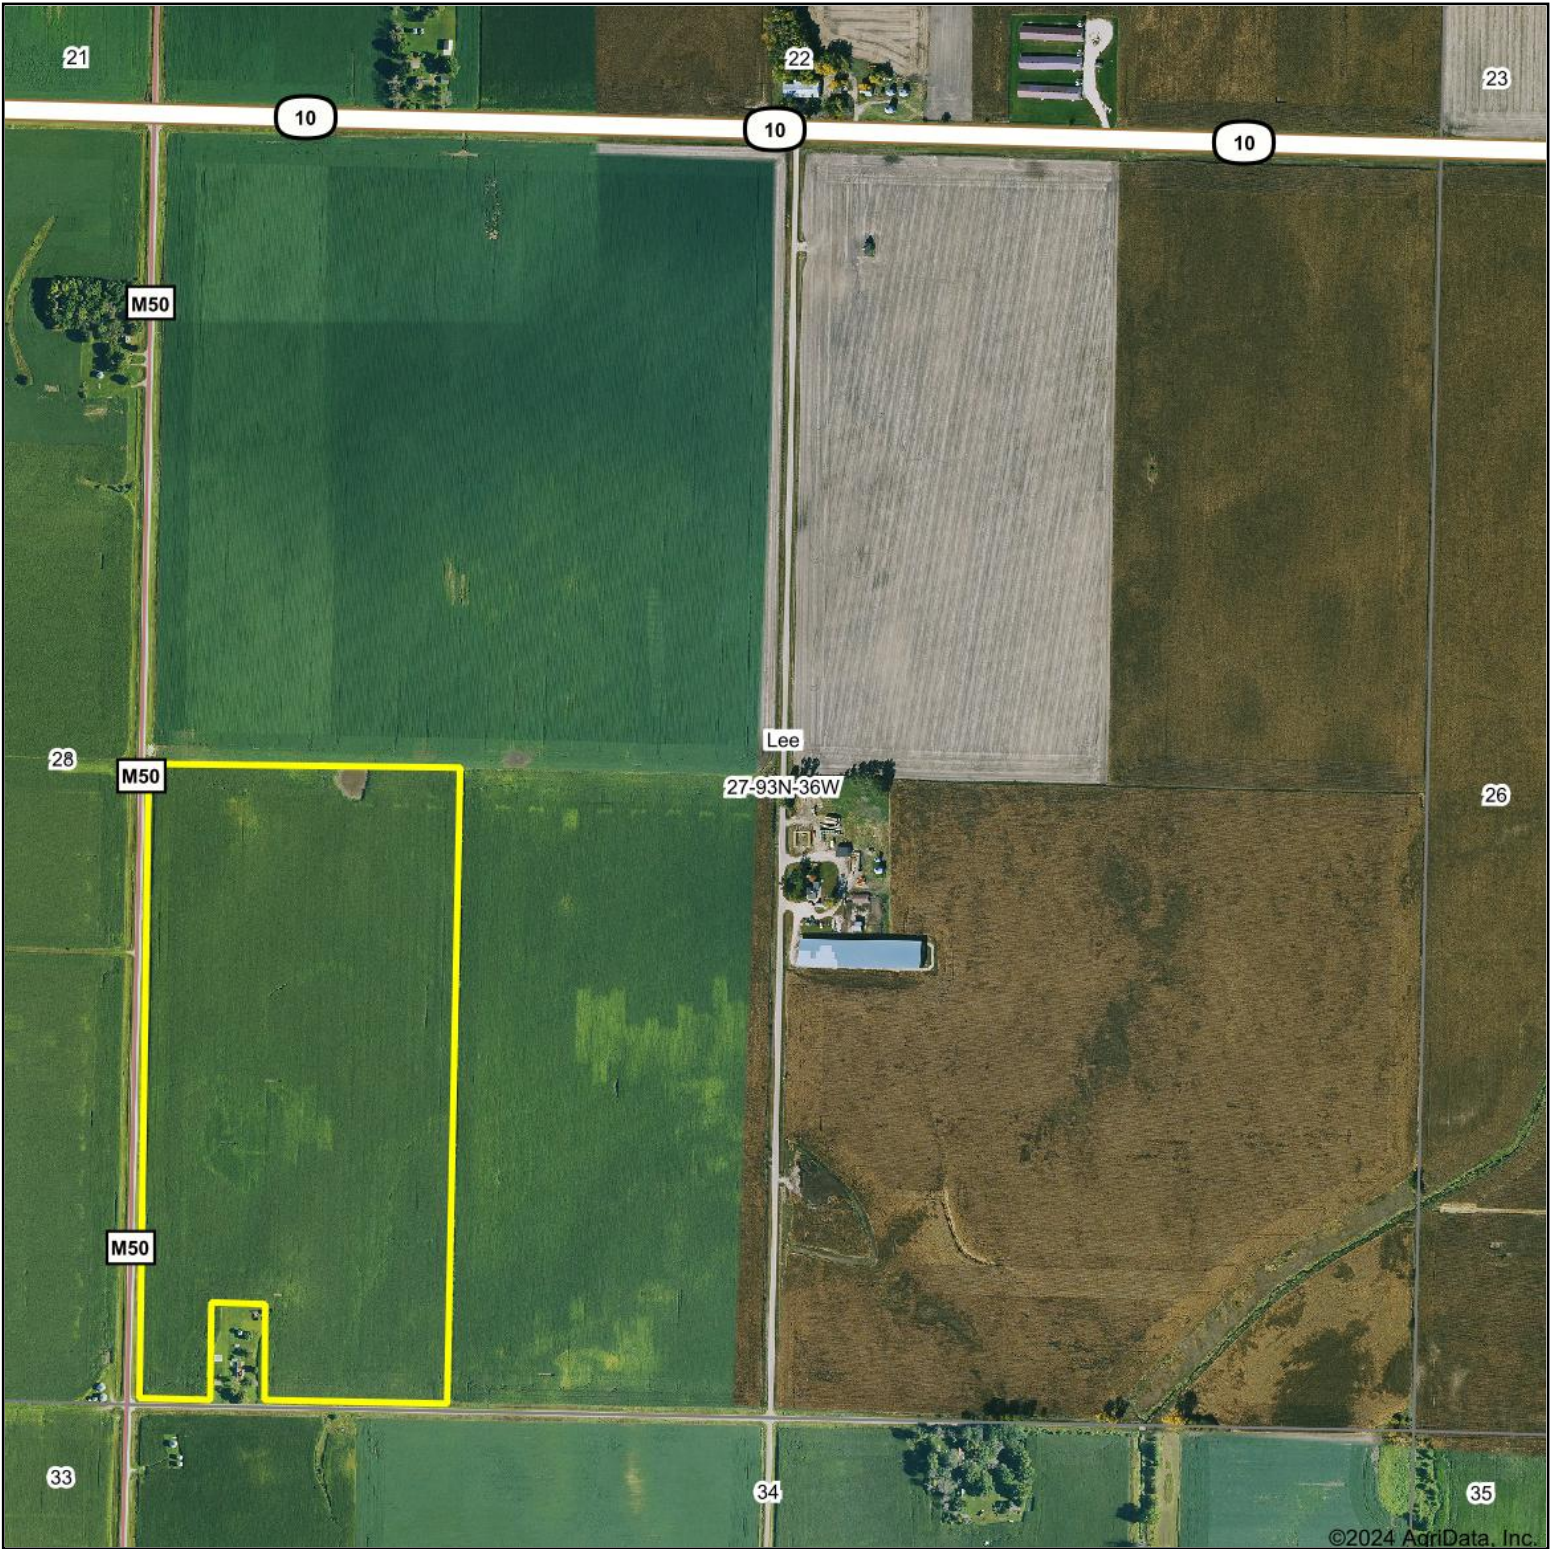

Aerial Map

& REAL ESTATE, INC
MIDWEST LAND
712-262-3110 MANAGEMENT

Boundary Center: 42° 50' 24.58, -95° 5' 23.74

0ft 907ft 1814ft

Maps Provided By:
 **surety**
CUSTOMIZED ONLINE MAPPING
© AgriData, Inc. 2023 www.AgriDataInc.com

27-93N-36W
Buena Vista County
Iowa

2/27/2024