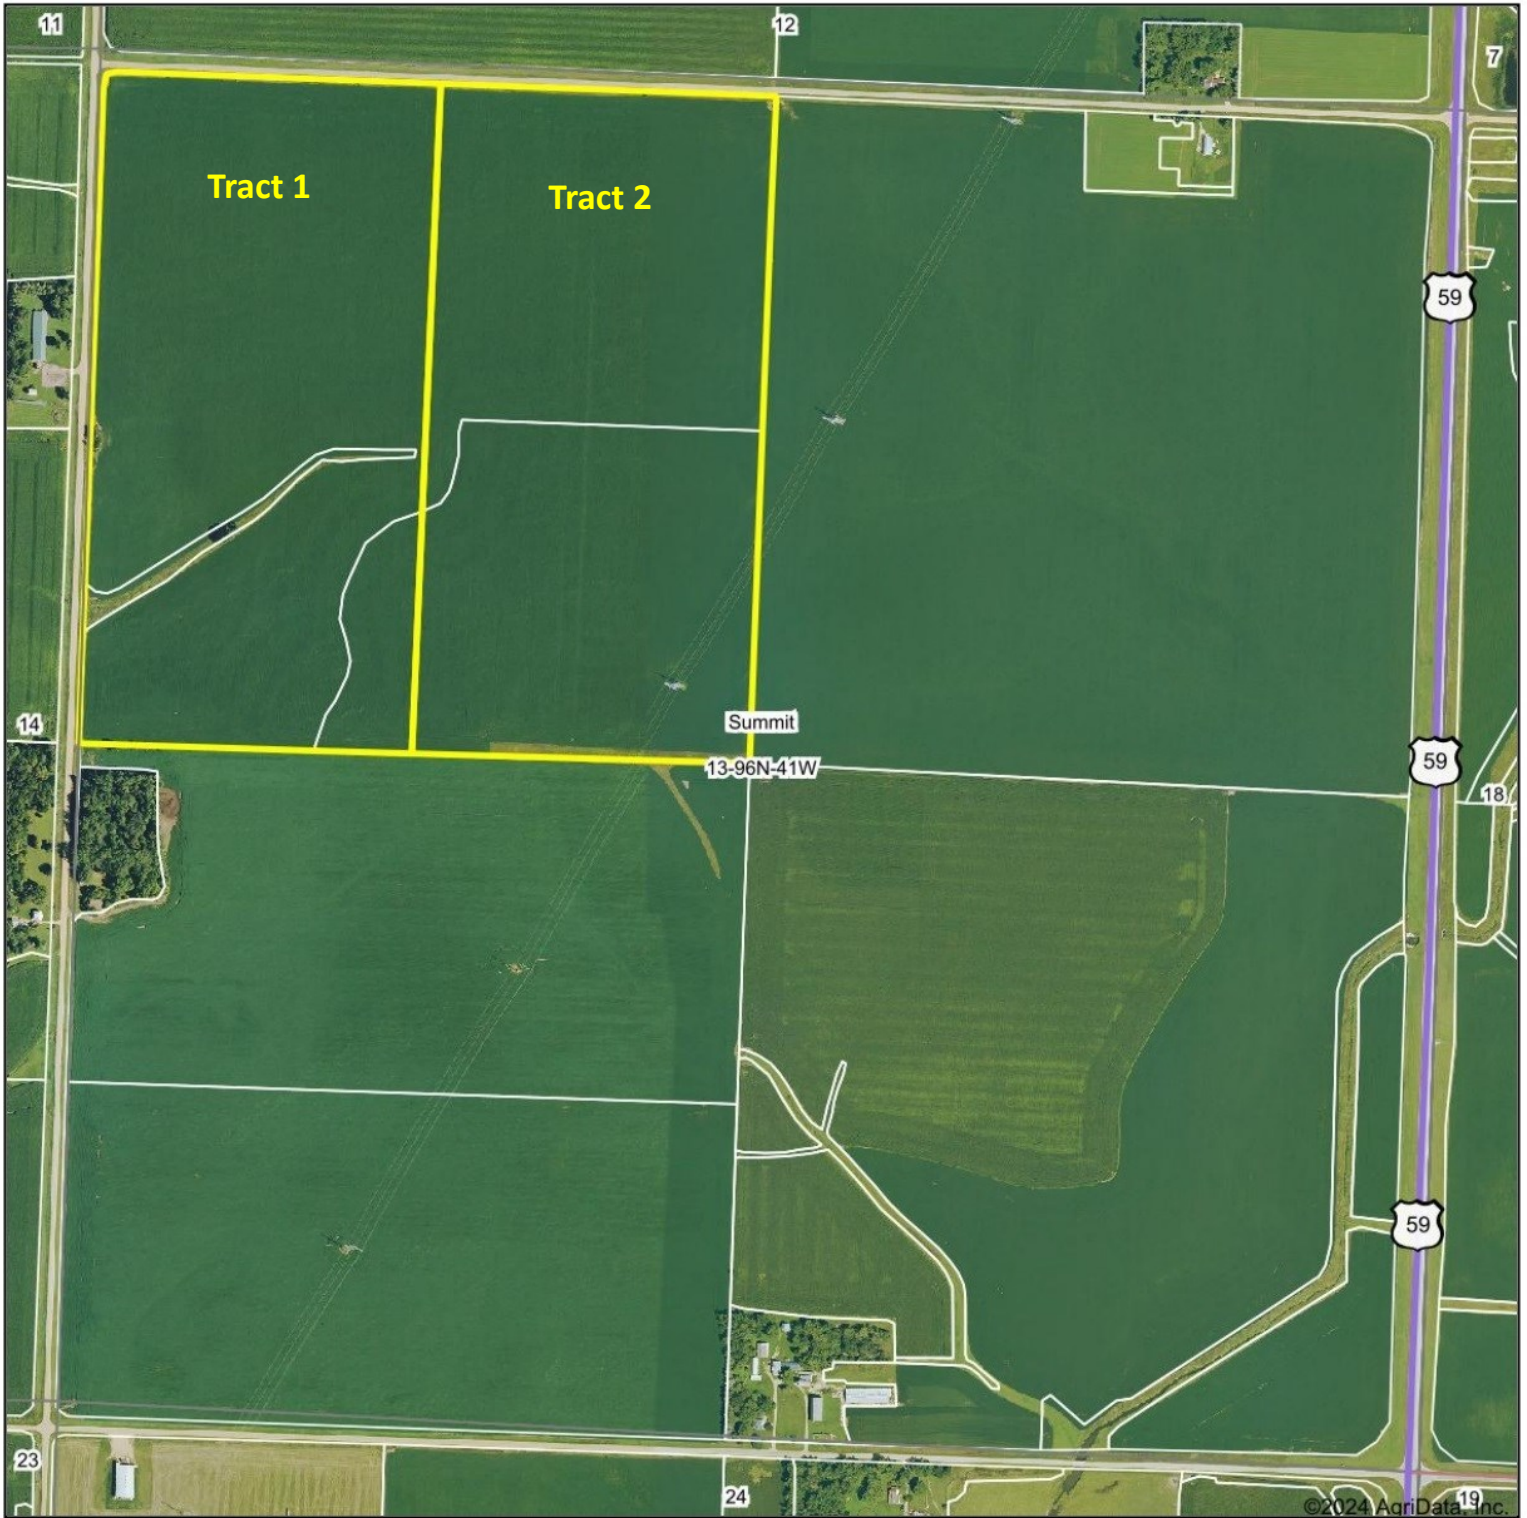

# Aerial Map

©2024 AgriData, Inc.

**MIDWEST LAND** & REAL ESTATE, INC  
712-262-3110 MANAGEMENT

Boundary Center: 43° 8' 20.16, -95° 38' 20.27

**13-96N-41W**  
**O'Brien County**  
**Iowa**

Maps Provided By:  
**surety**  
CUSTOMIZED ONLINE MAPPING  
© AgriData, Inc. 2023 www.AgriDataInc.com

4/18/2024

Field borders provided by Farm Service Agency as of 5/21/2008.