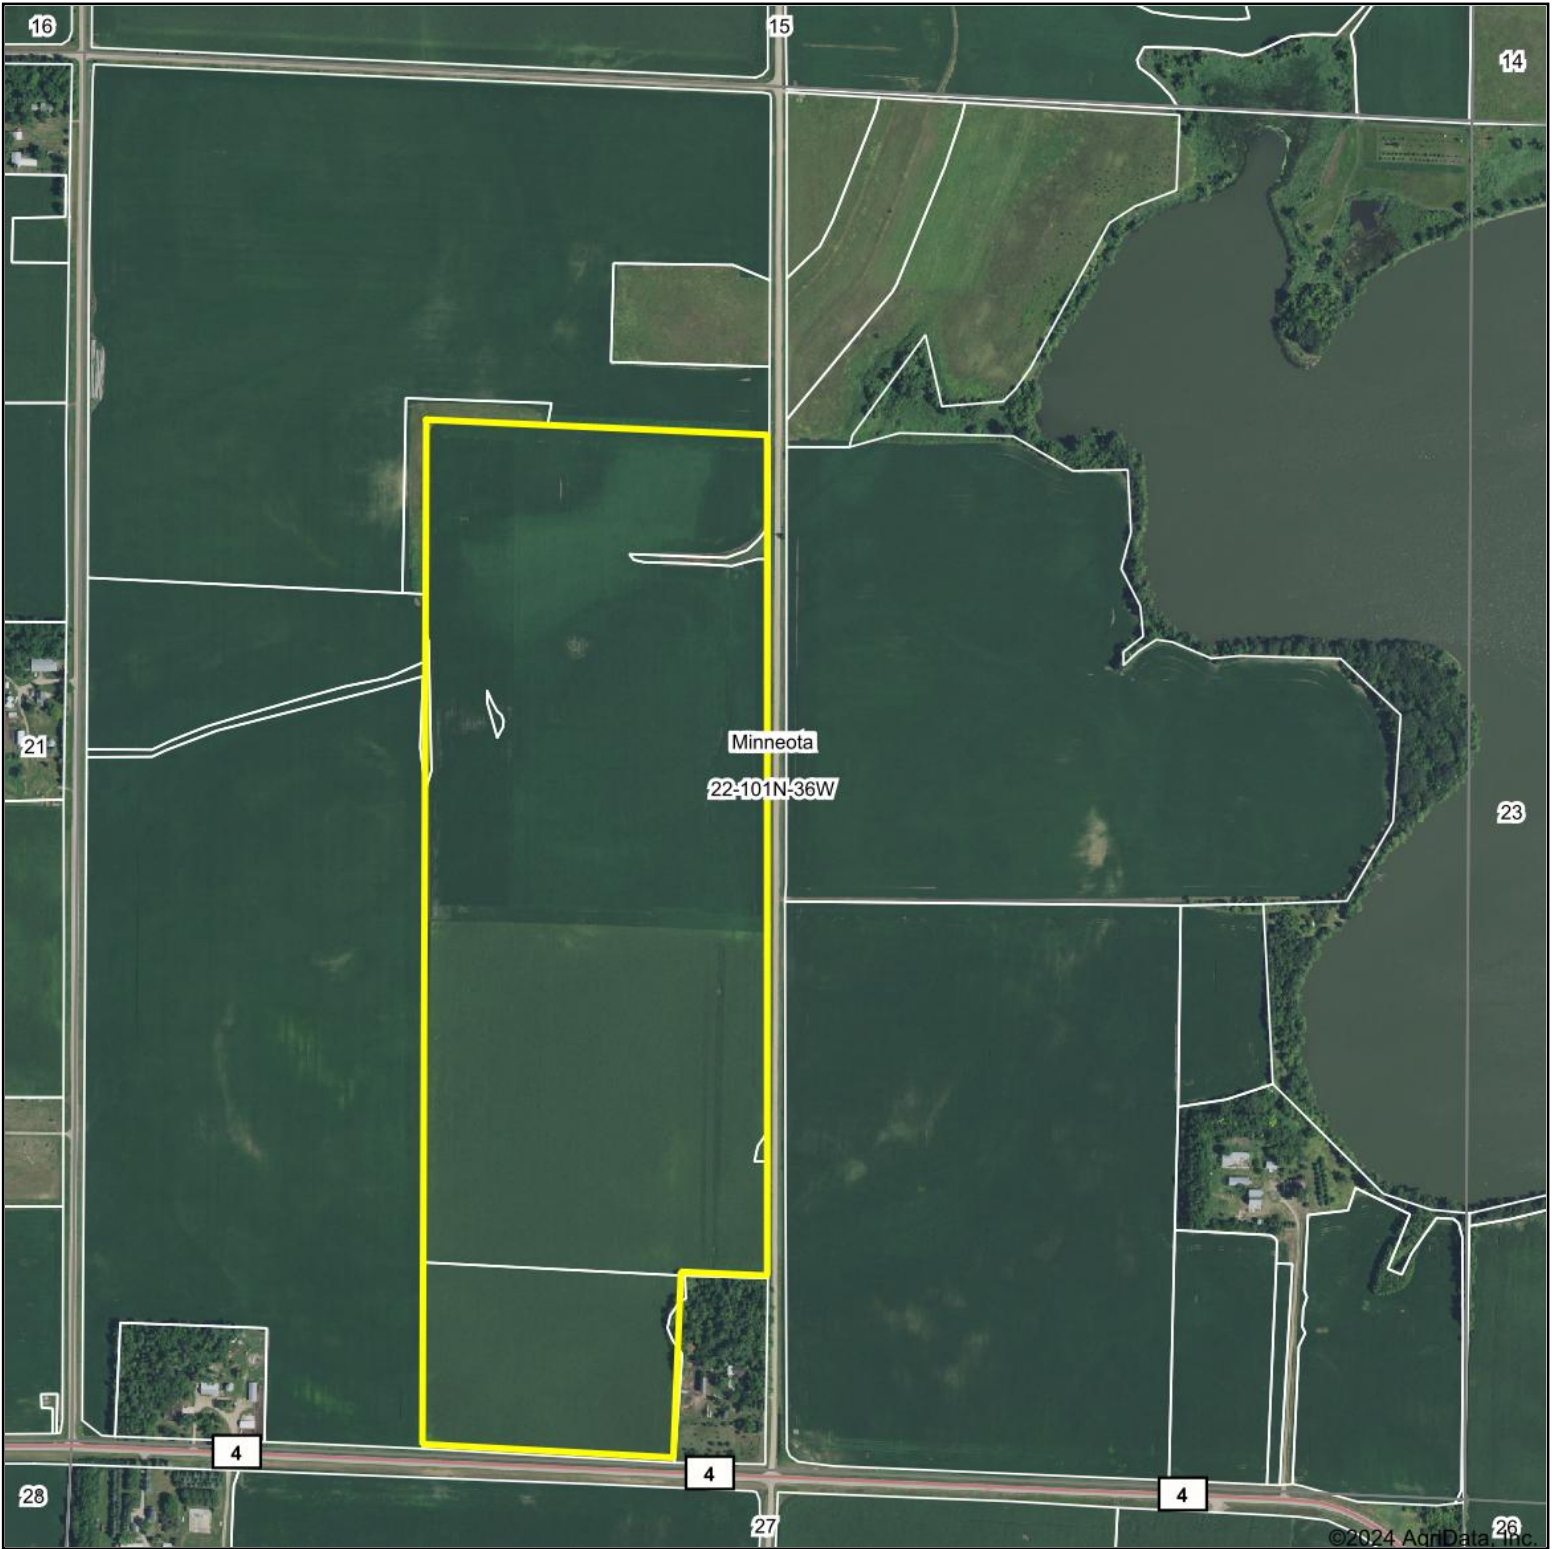

Aerial Map

Boundary Center: 43° 32' 8.45, -95° 8' 48.29

22-101N-36W
Jackson County
Minnesota

4/23/2024

& REAL ESTATE, INC
MIDWEST LAND
712-262-3110 MANAGEMENT

Maps Provided By:
 **surety**
CUSTOMIZED ONLINE MAPPING
© AgriData, Inc. 2023 www.AgriDataInc.com

Field borders provided by Farm Service Agency as of 5/21/2008.