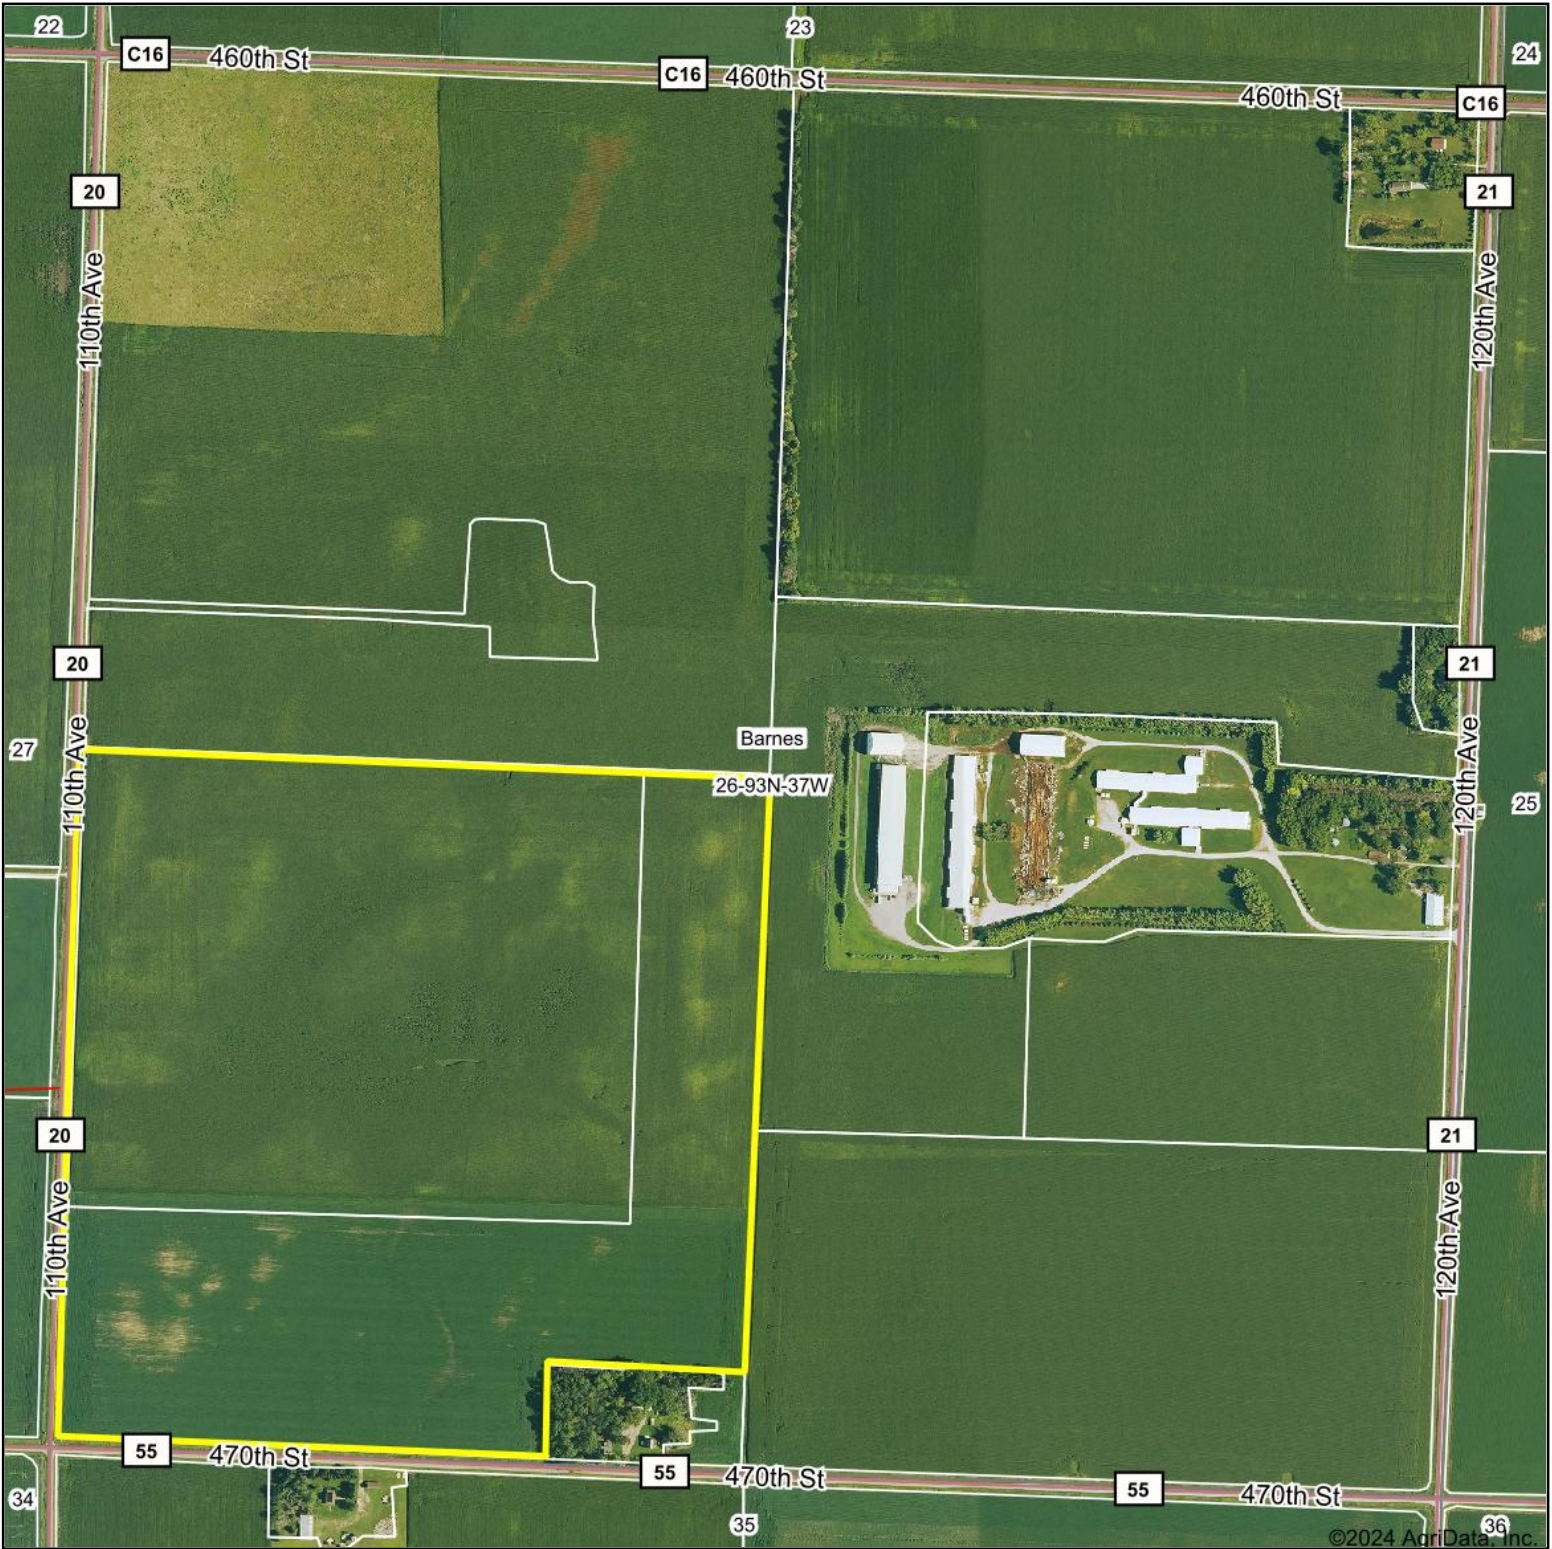

Aerial Map

©2024 AgriData, Inc.

& REAL ESTATE, INC
MIDWEST LAND
712-262-3110 MANAGEMENT

Boundary Center: 42° 50' 24.94, -95° 11' 8.85

Maps Provided By:
**surety**
CUSTOMIZED ONLINE MAPPING
© AgriData, Inc. 2023 www.AgriDataInc.com

26-93N-37W
Buena Vista County
Iowa

9/17/2024

Field borders provided by Farm Service Agency as of 5/21/2008.