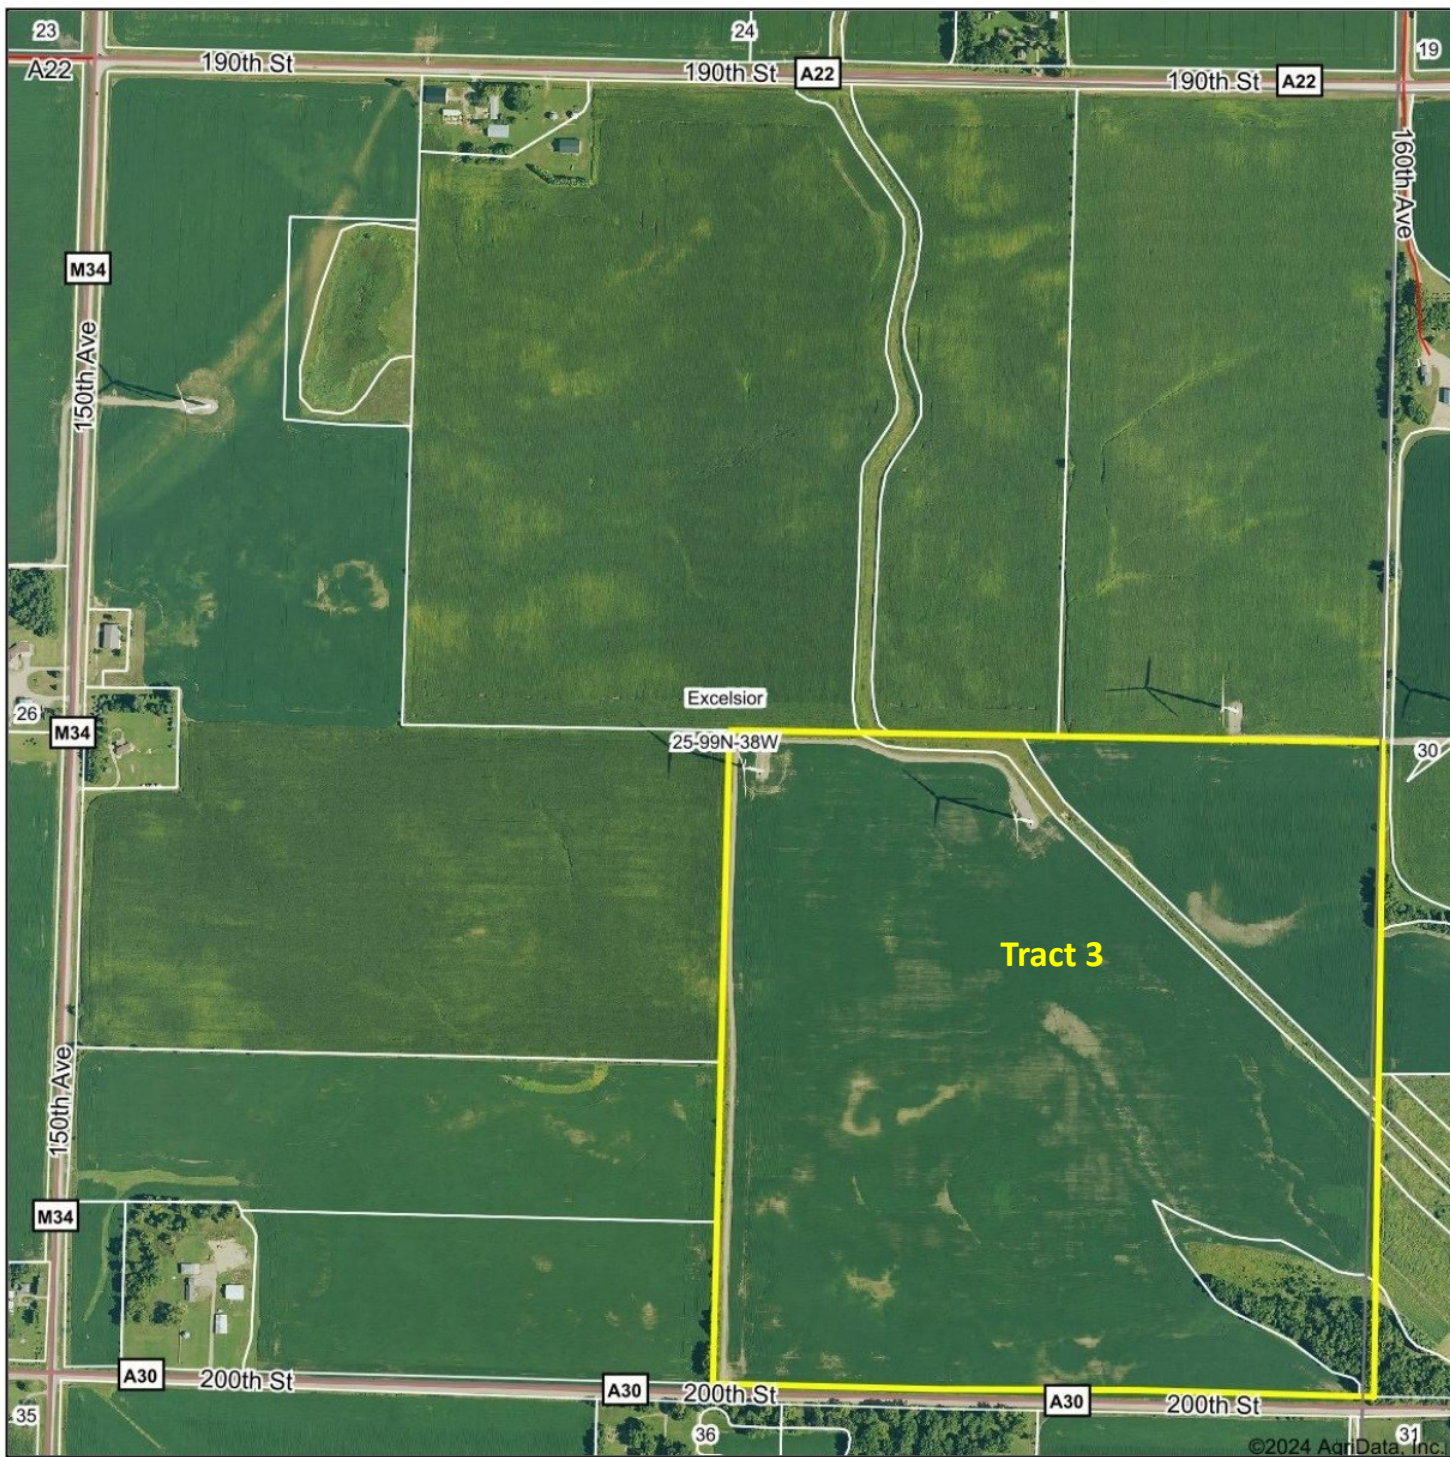

Aerial Map

MIDWEST LAND
712-262-3110 MANAGEMENT

Boundary Center: 43° 21' 38.21, -95° 16' 26.67

0ft 832ft 1665ft

Maps Provided By:
surety
CUSTOMIZED ONLINE MAPPING

25-99N-38W
Dickinson County
Iowa

© AgriData, Inc. 2023 www.AgriDataInc.com

9/23/2024

Field borders provided by Farm Service Agency as of 5/21/2008.