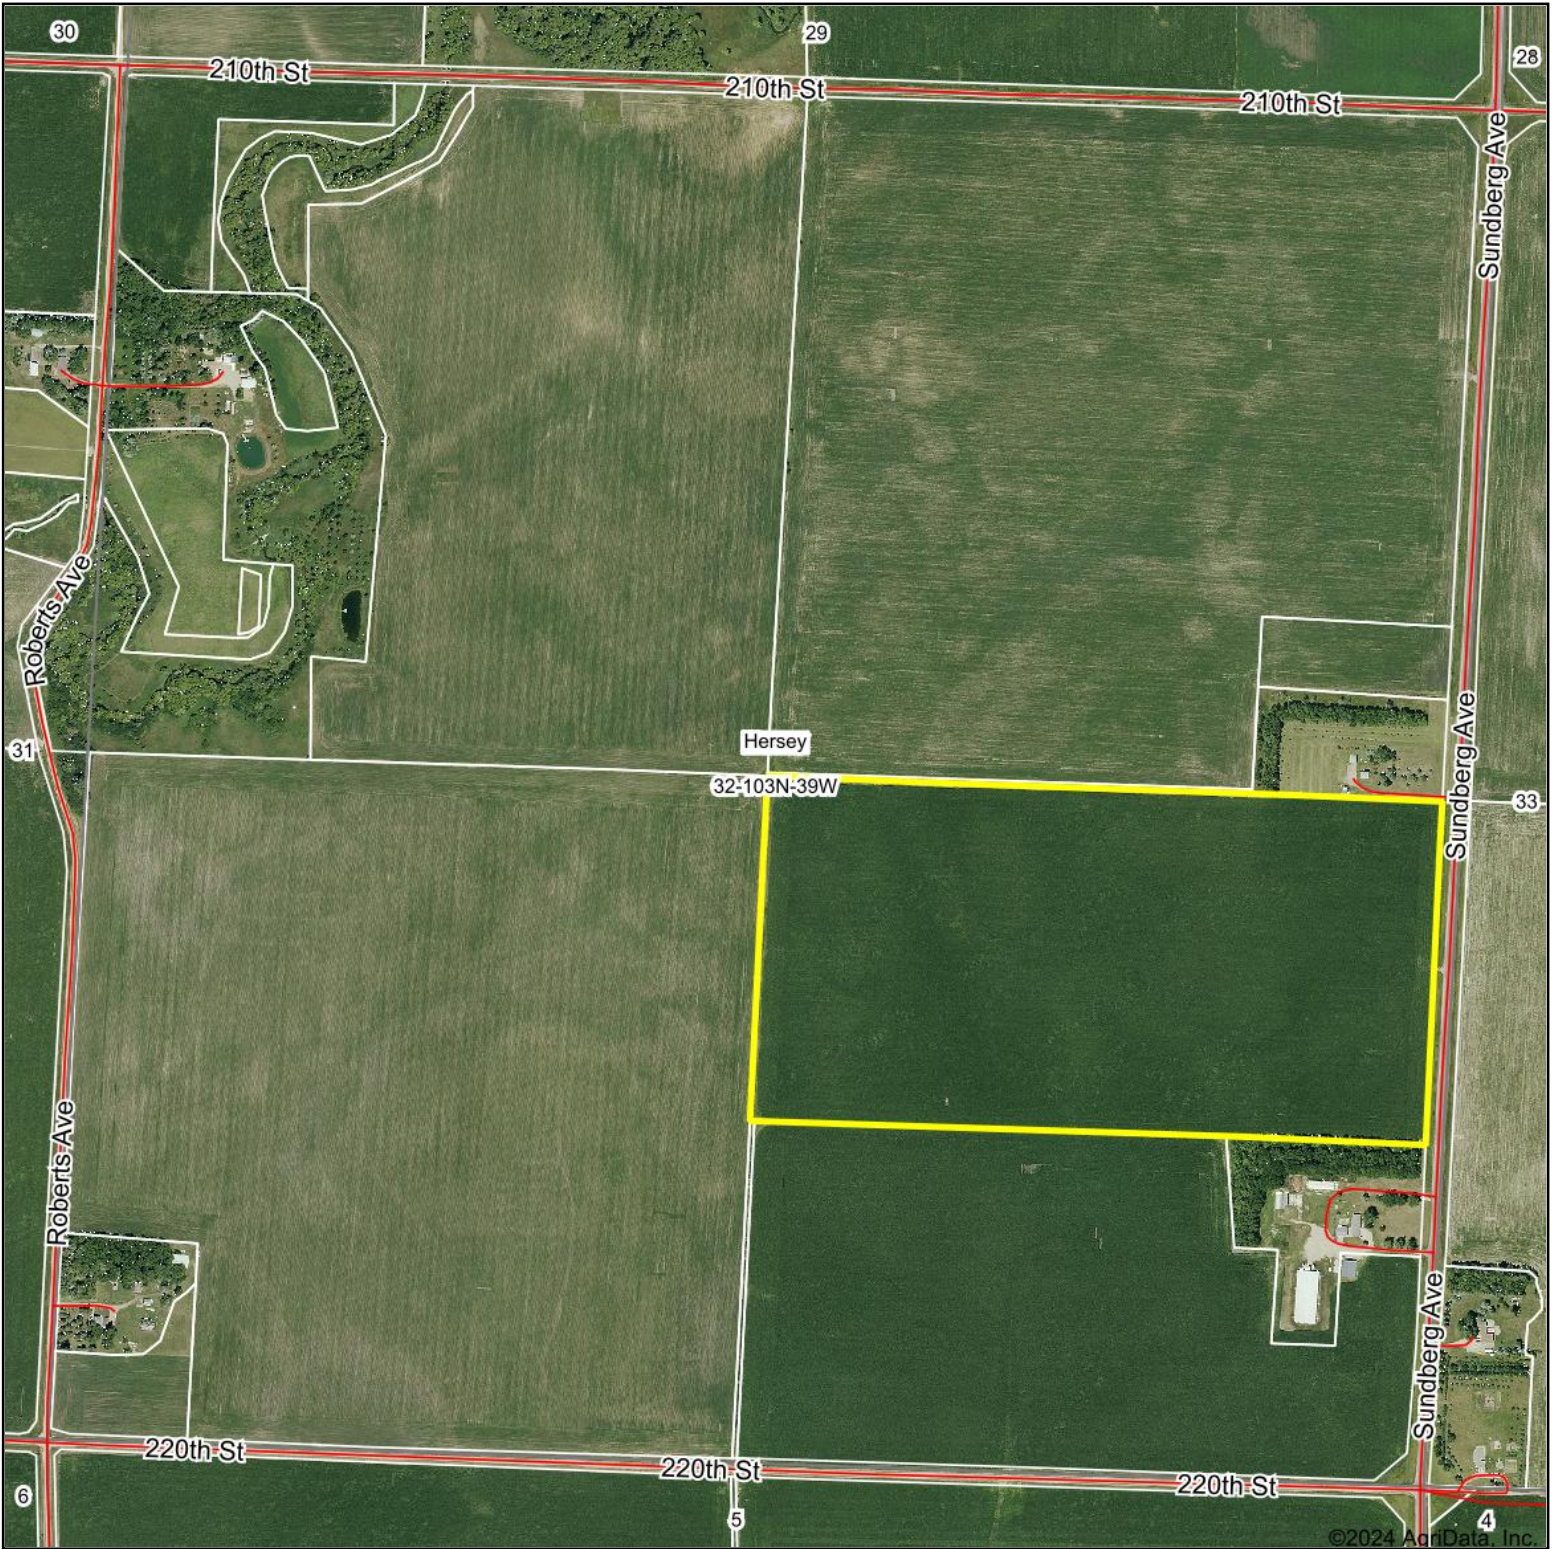

Aerial Map

Boundary Center: 43° 40' 47.16, -95° 32' 18.55

32-103N-39W
Nobles County
Minnesota

9/24/2024

MIDWEST LAND
MANAGEMENT
712-262-3110

Maps Provided By:
surety
CUSTOMIZED ONLINE MAPPING
© AgriData, Inc. 2023 www.AgriDataInc.com

Field borders provided by Farm Service Agency as of 5/21/2008.