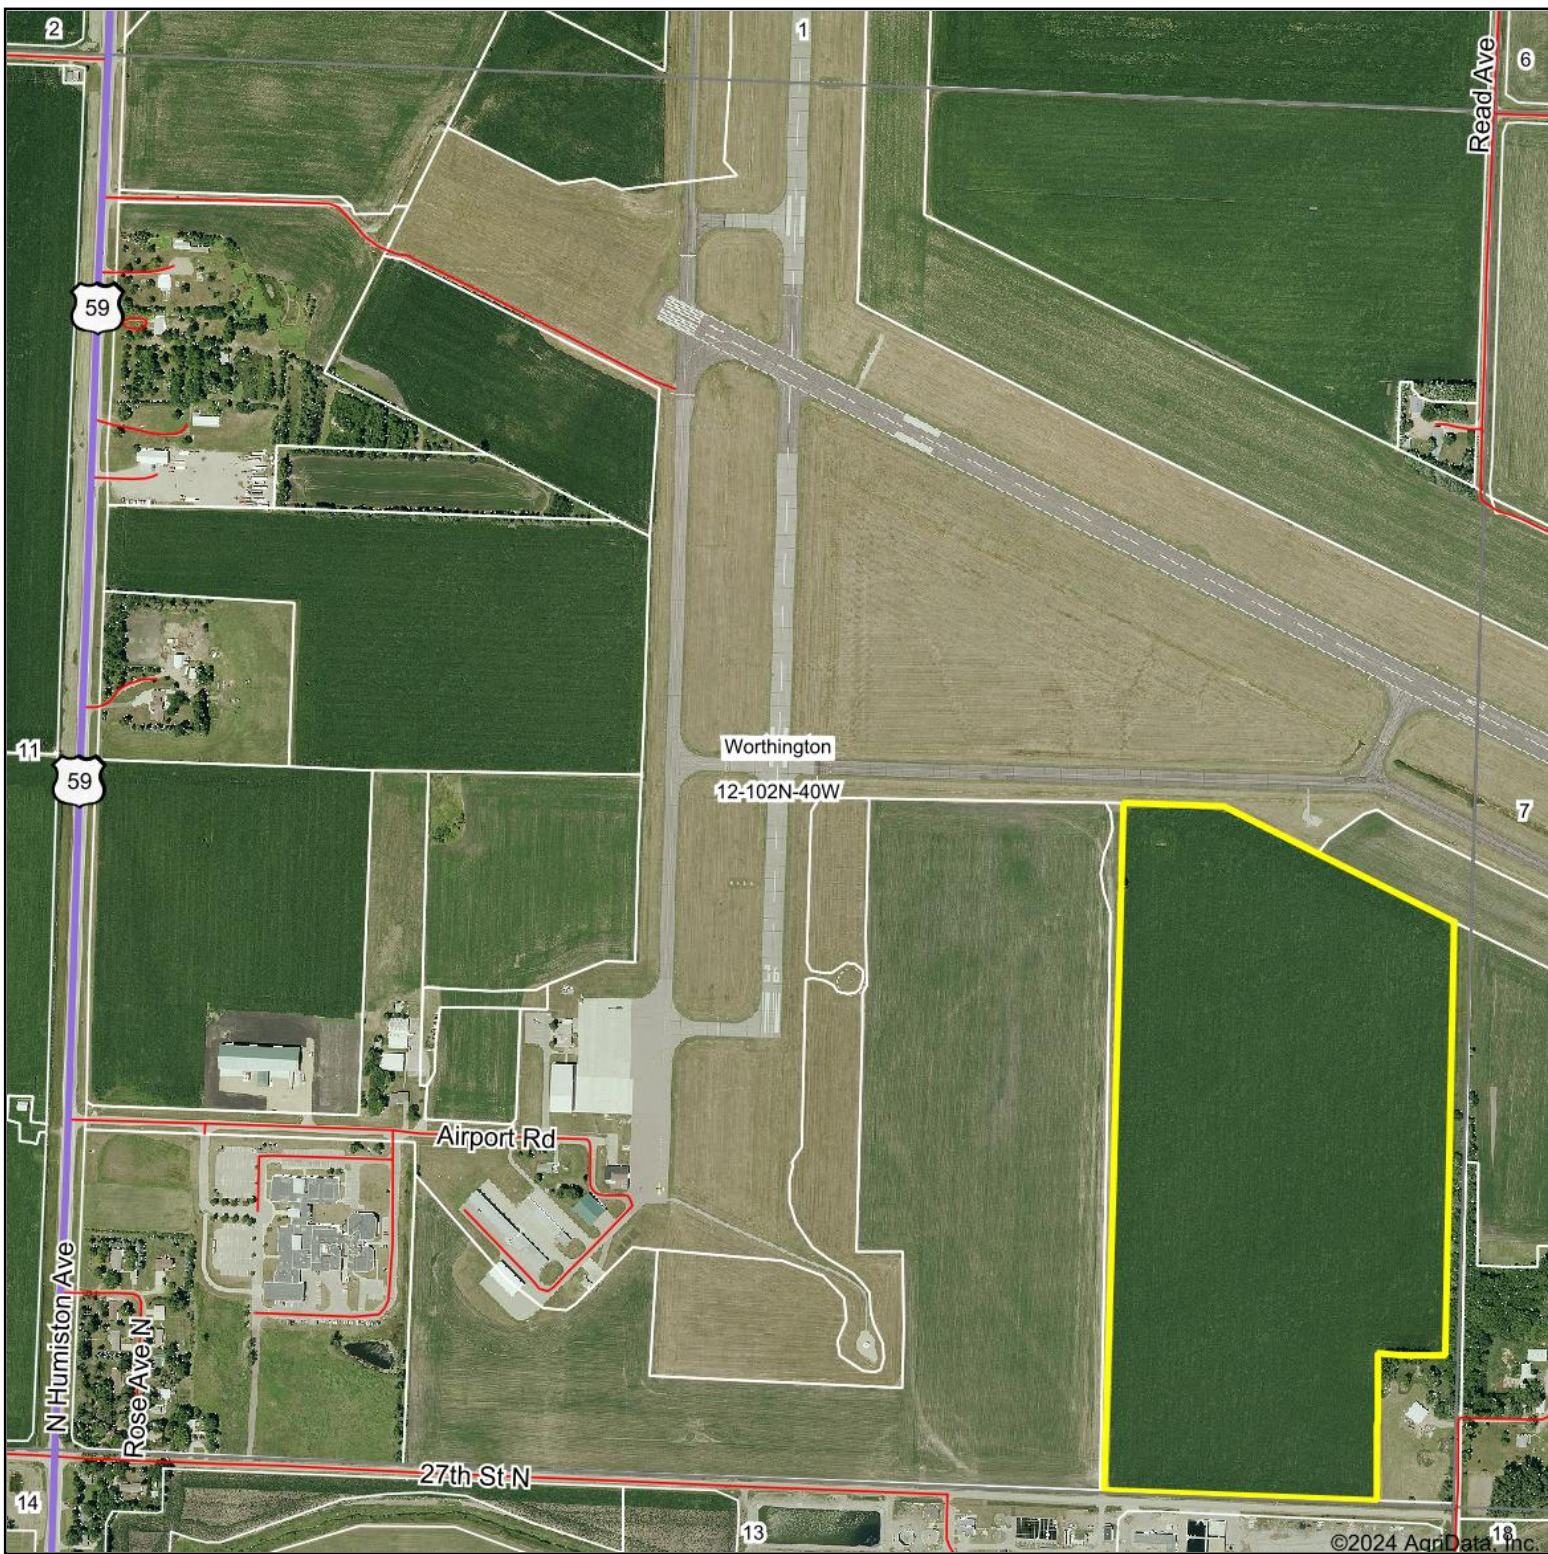

Aerial Map

©2024 AgriData, Inc.

MIDWEST LAND
MANAGEMENT
712-262-3110

Boundary Center: 43° 38' 56.49, -95° 34' 33.91

12-102N-40W
Nobles County
Minnesota

Maps Provided By:
surety
CUSTOMIZED ONLINE MAPPING
© AgriData, Inc. 2023 www.AgriDataInc.com

9/24/2024

Field borders provided by Farm Service Agency as of 5/21/2008.