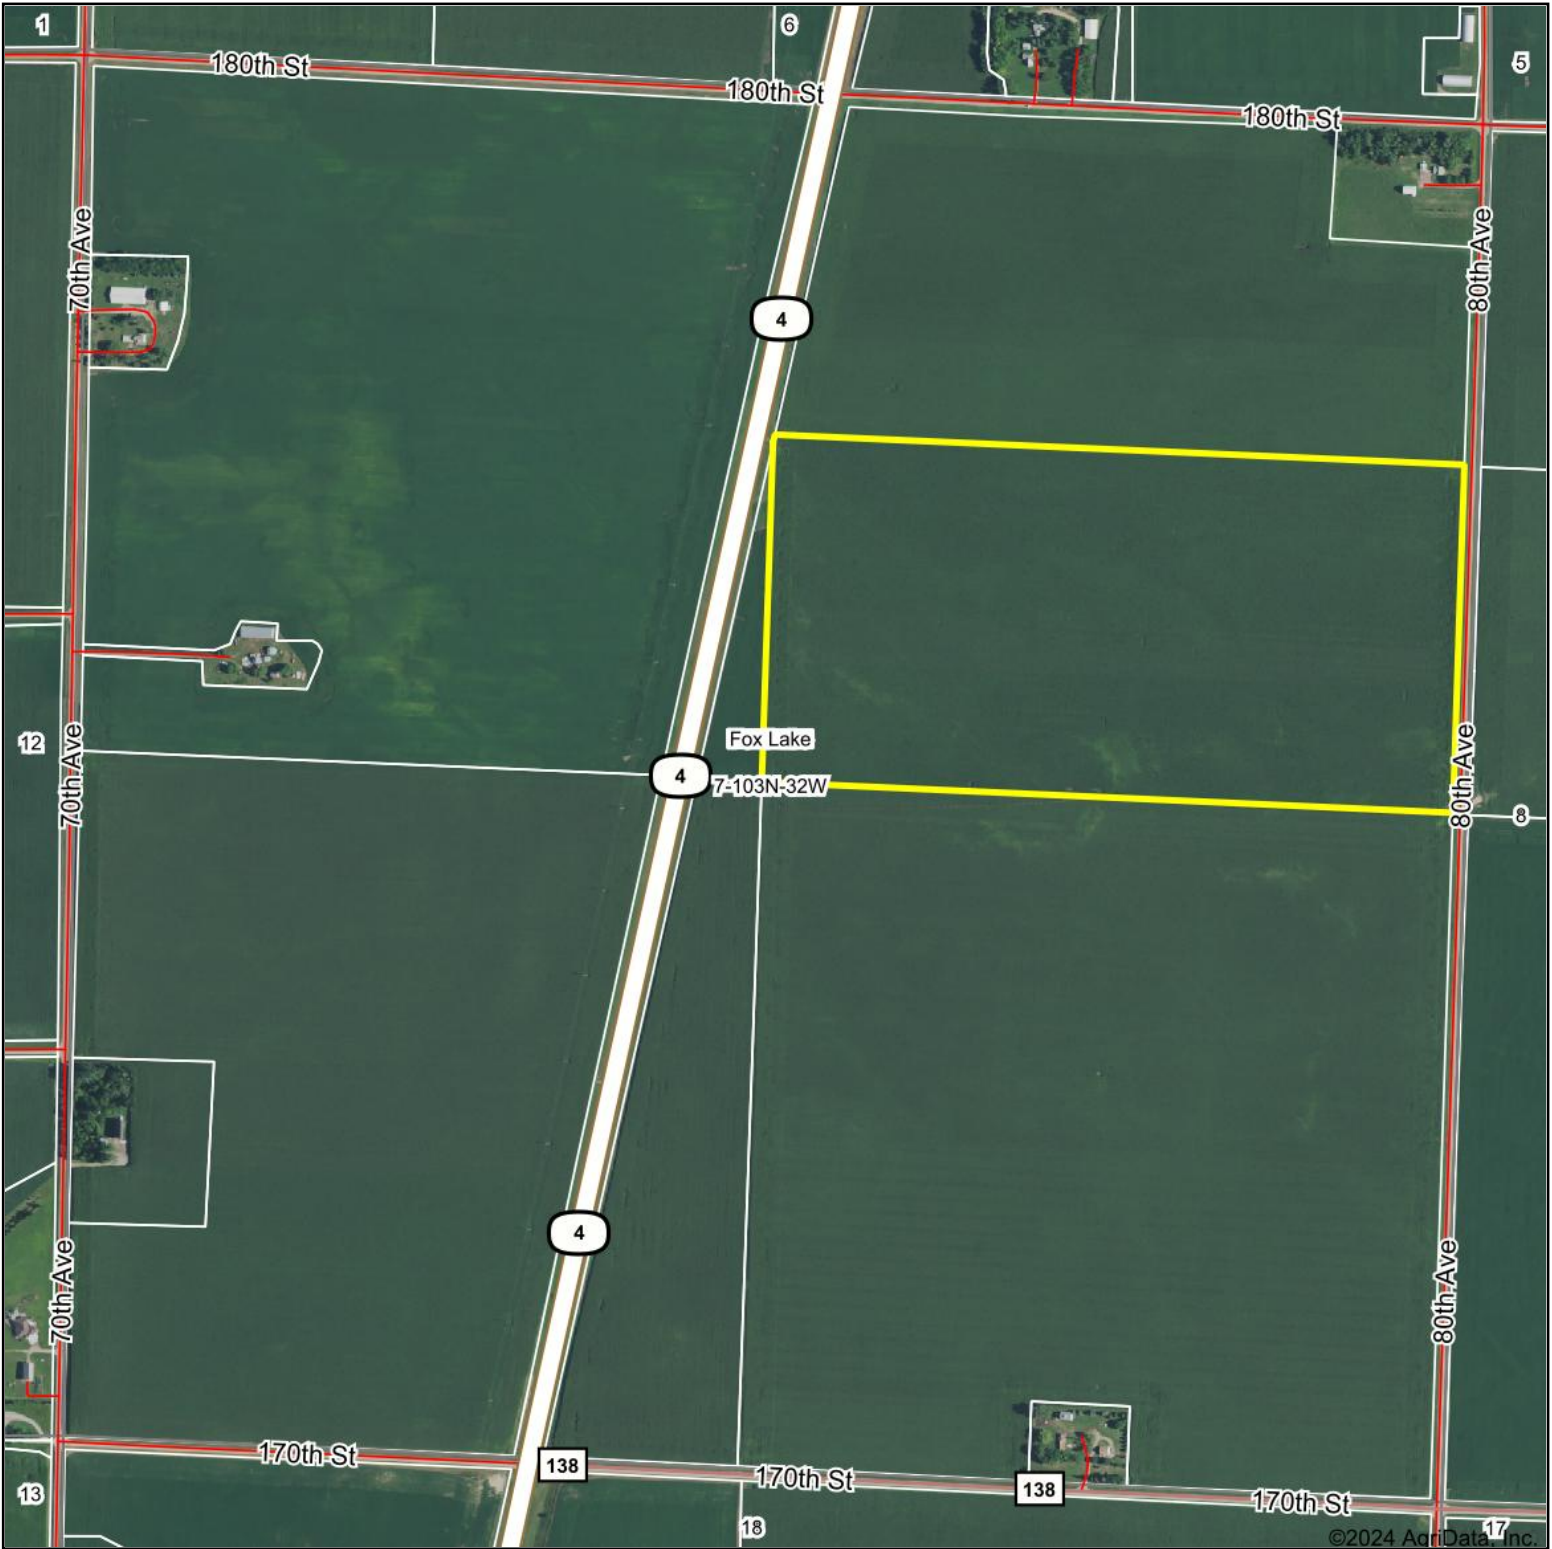

Aerial Map

& REAL ESTATE, INC
MIDWEST LAND
712-262-3110 MANAGEMENT

Boundary Center: 43° 44' 31.1, -94° 43' 10.09

7-103N-32W
Martin County
Minnesota

Maps Provided By:

CUSTOMIZED ONLINE MAPPING
© AgriData, Inc. 2023 www.AgriDataInc.com