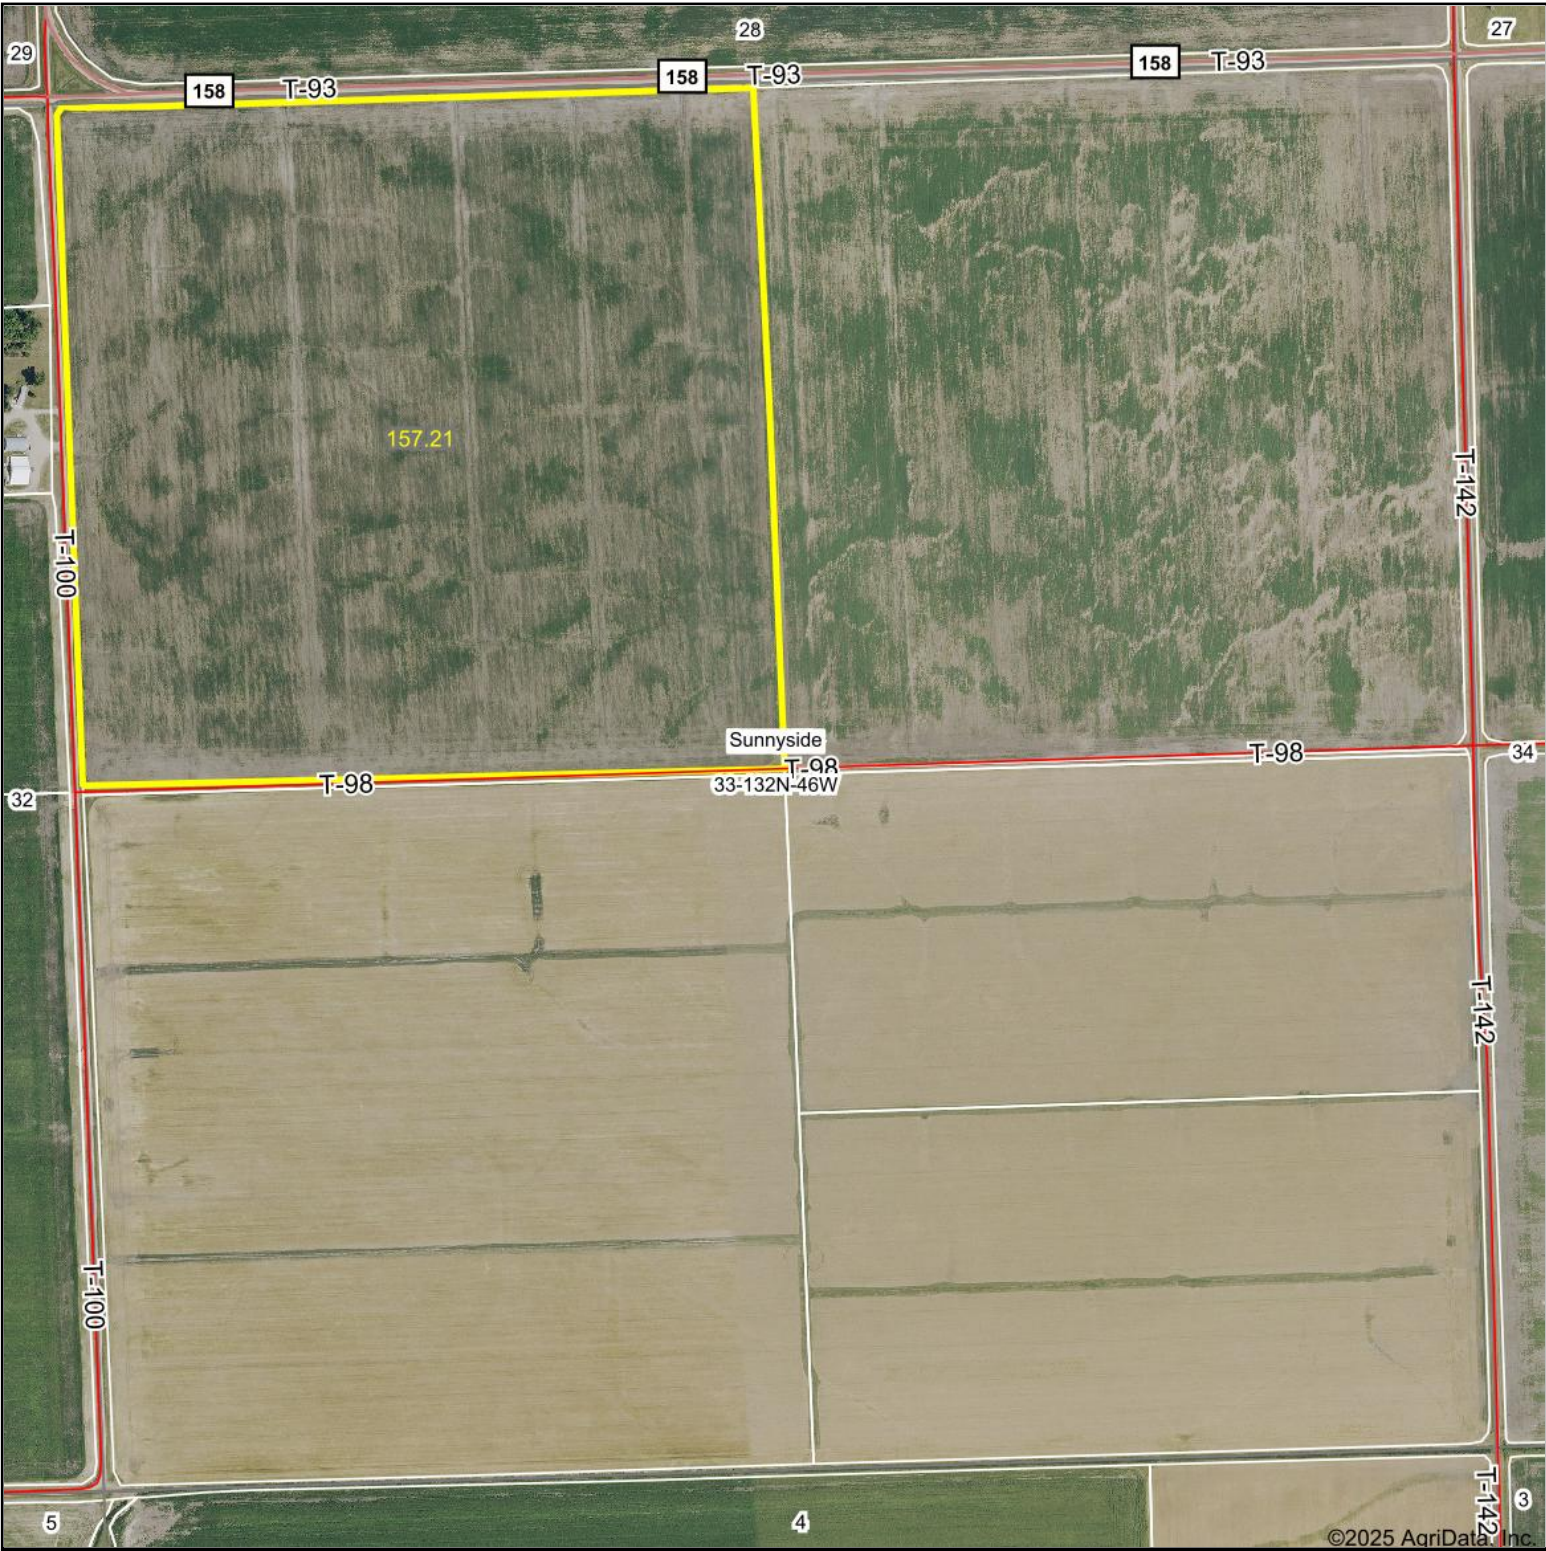

Aerial Map

©2025 AgriData, Inc.

MIDWEST LAND & REAL ESTATE, INC
712-262-3110 MANAGEMENT

Boundary Center: 46° 12' 22.98, -96° 27' 58.59

33-132N-46W
Wilkin County
Minnesota

Maps Provided By:
surety
CUSTOMIZED ONLINE MAPPING
© AgriData, Inc. 2023 www.AgriDataInc.com

1/27/2025

Field borders provided by Farm Service Agency as of 5/21/2008.