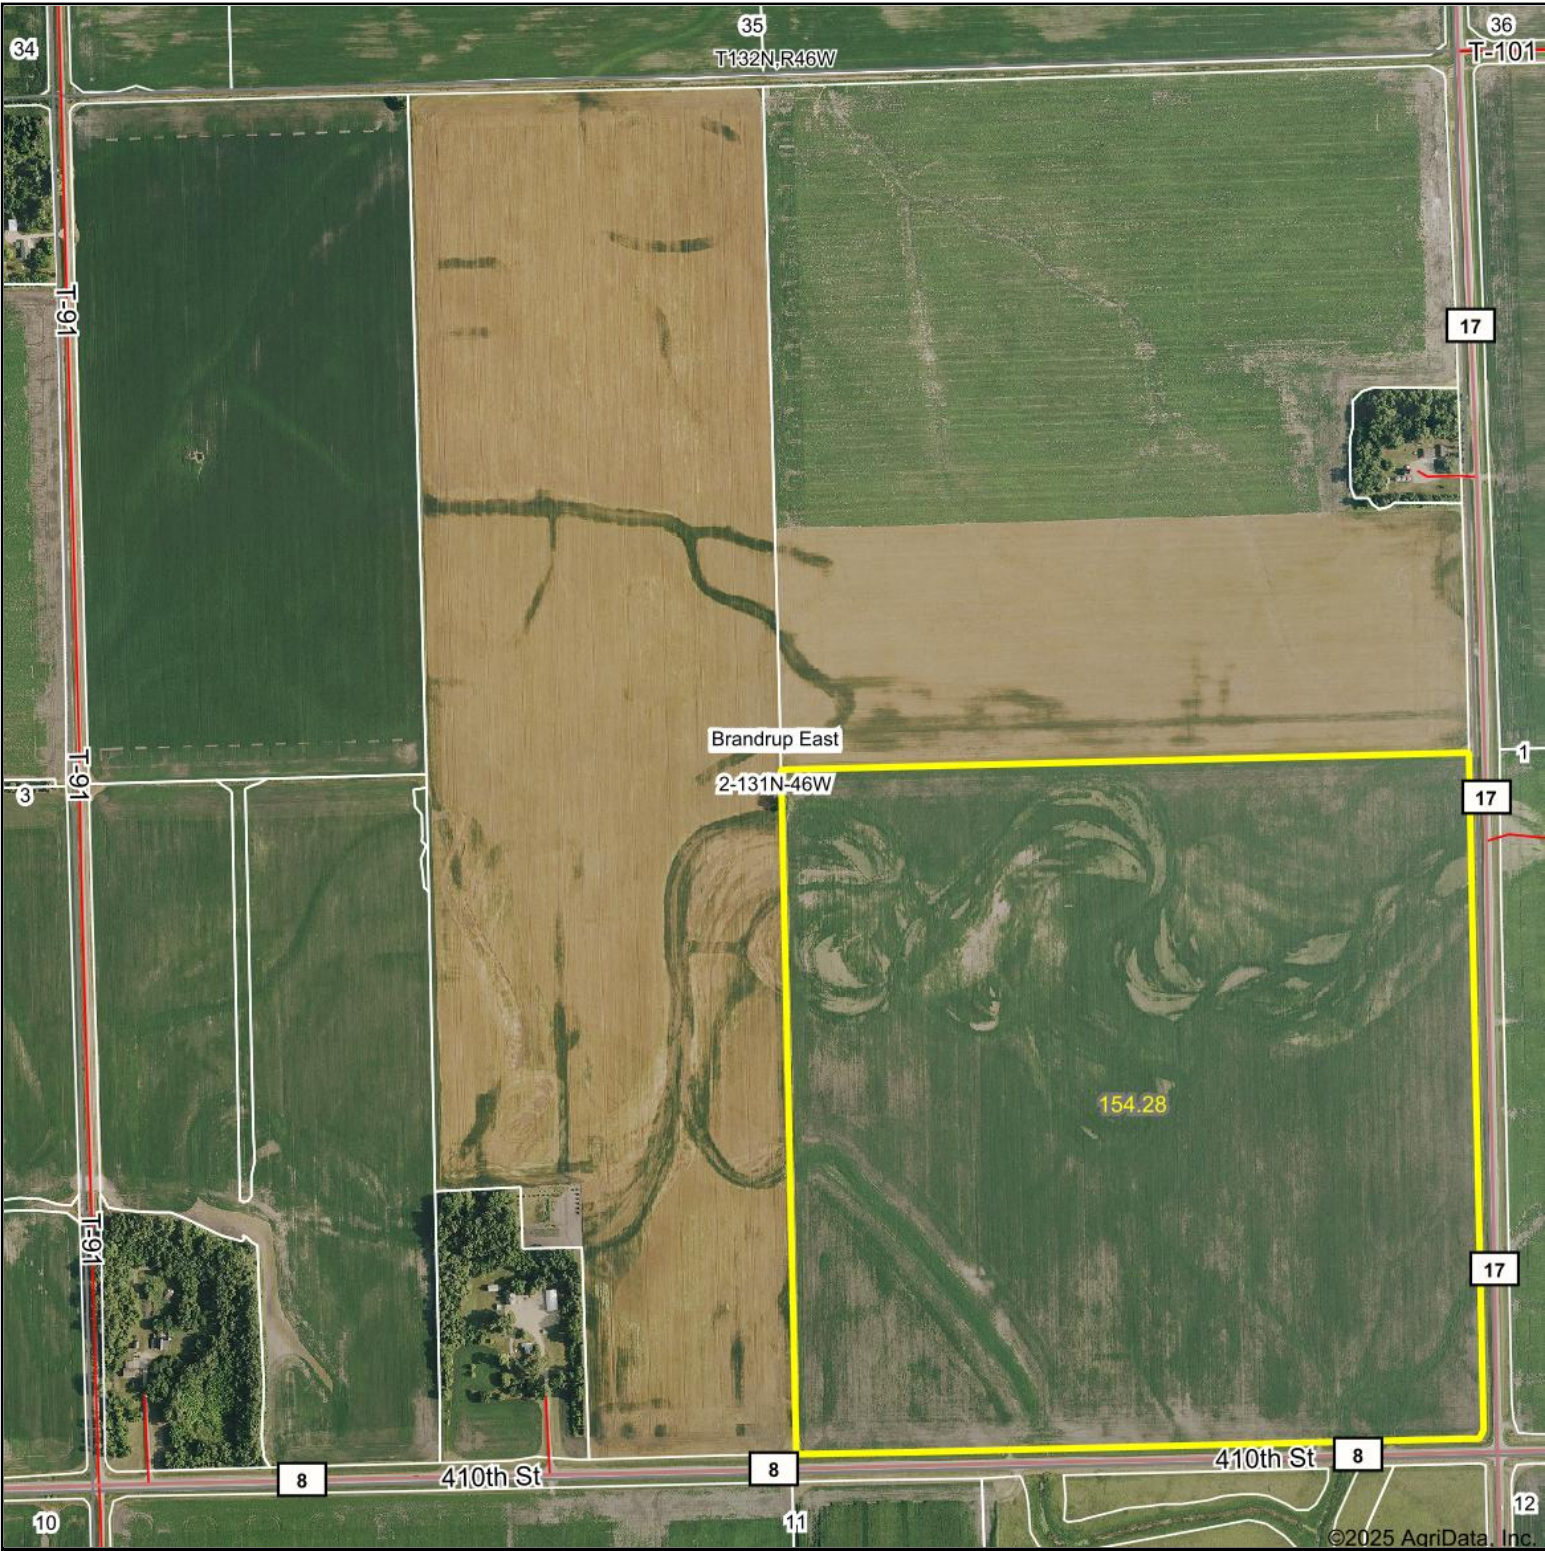

# Aerial Map

MIDWEST LAND & REAL ESTATE, INC  
712-262-3110 MANAGEMENT

Boundary Center: 46° 11' 4.95, -96° 24' 51.58

2-131N-46W  
Wilkin County  
Minnesota

Maps Provided By:  
**surety**  
CUSTOMIZED ONLINE MAPPING  
© AgriData, Inc. 2023 www.AgriDataInc.com

1/27/2025

Field borders provided by Farm Service Agency as of 5/21/2008.