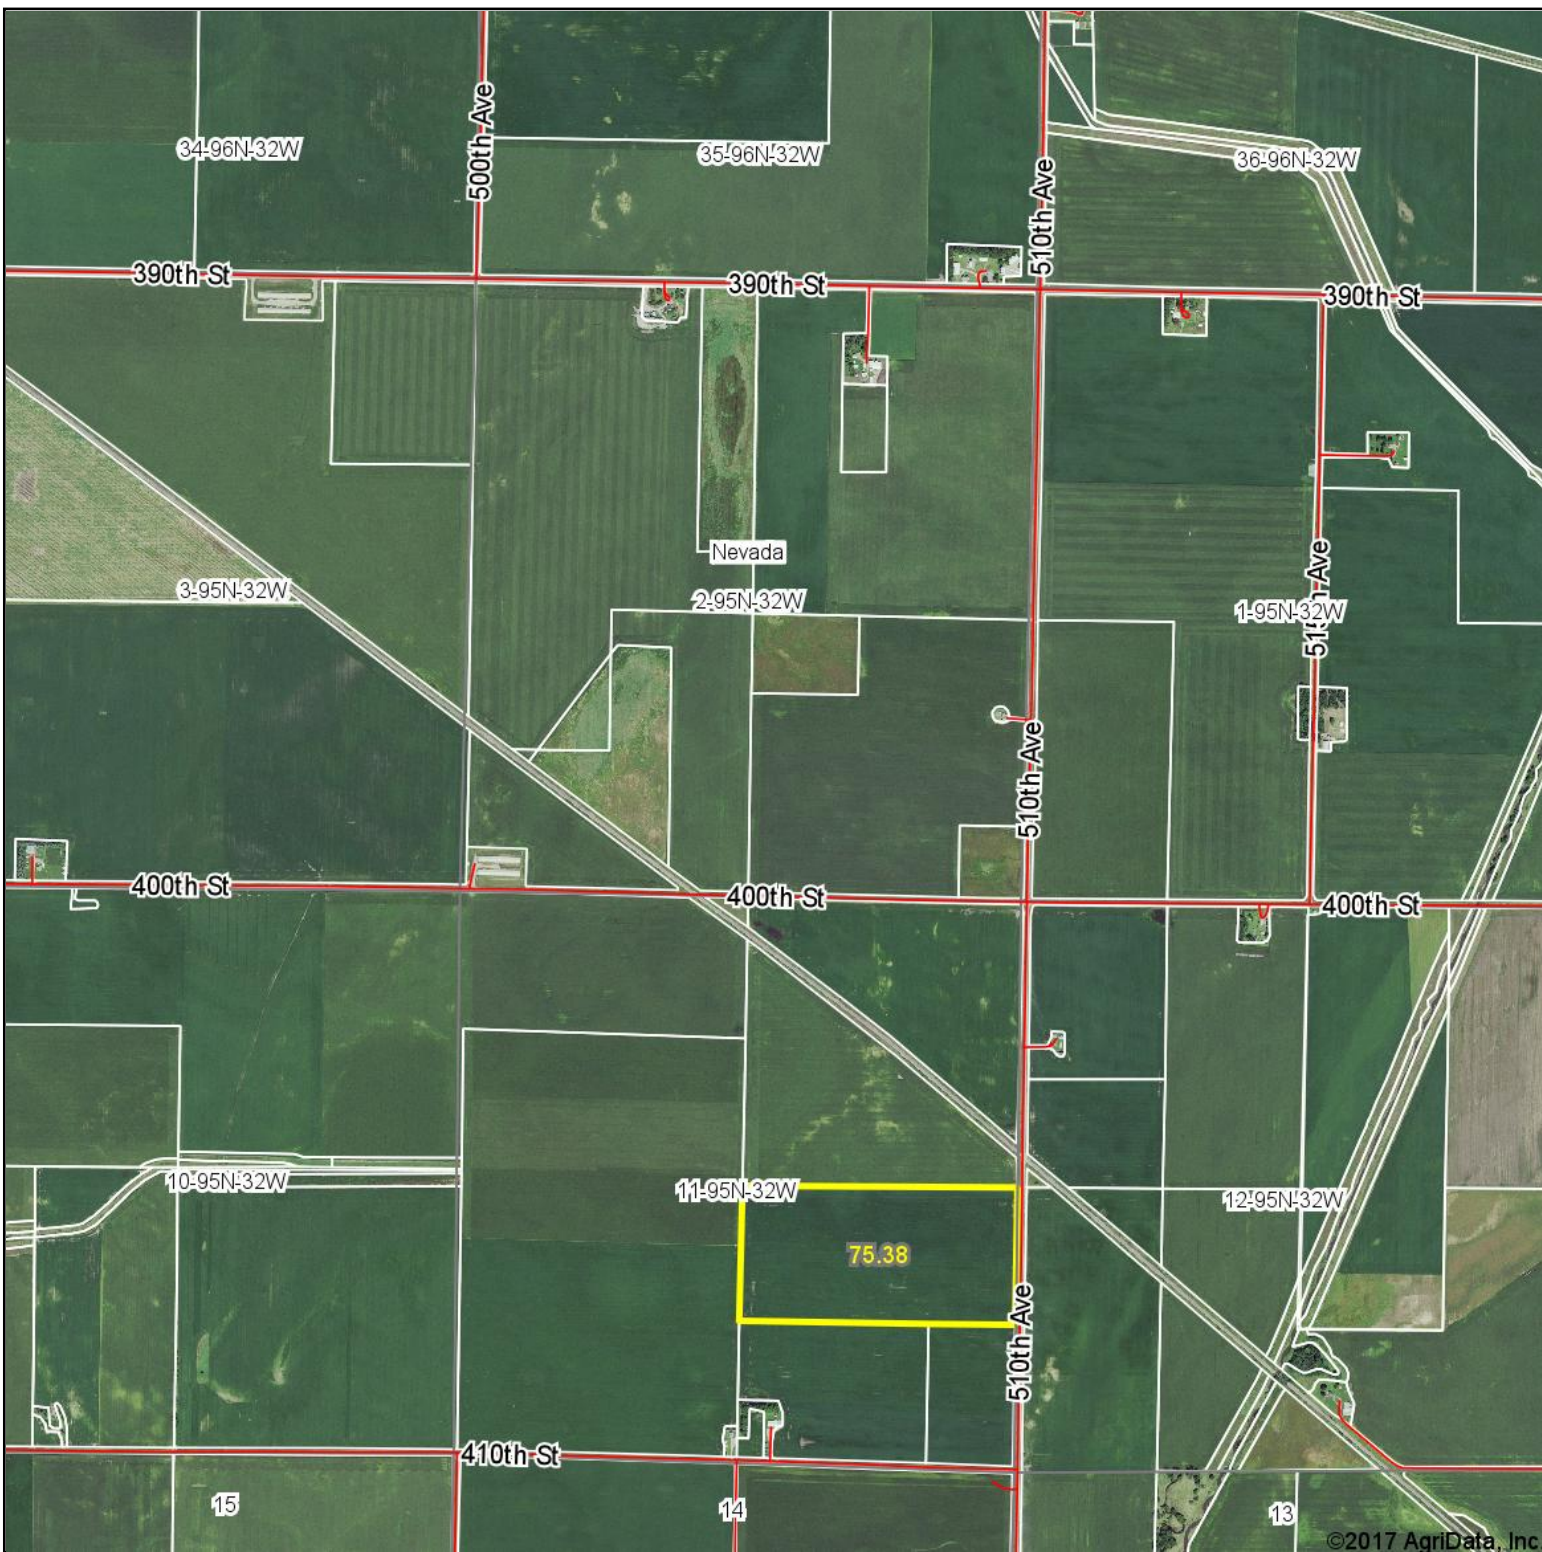

# Aerial Map

©2017 AgriData, Inc.

MIDWEST LAND & REAL ESTATE, INC  
712-262-3110 MANAGEMENT

map center: 43° 4' 13.62, -94° 35' 20.67

Maps Provided By:  
  
CUSTOMIZED ONLINE MAPPING  
© AgriData, Inc. 2017 www.AgriDataInc.com

2-95N-32W  
Palo Alto County  
Iowa

2/1/2017