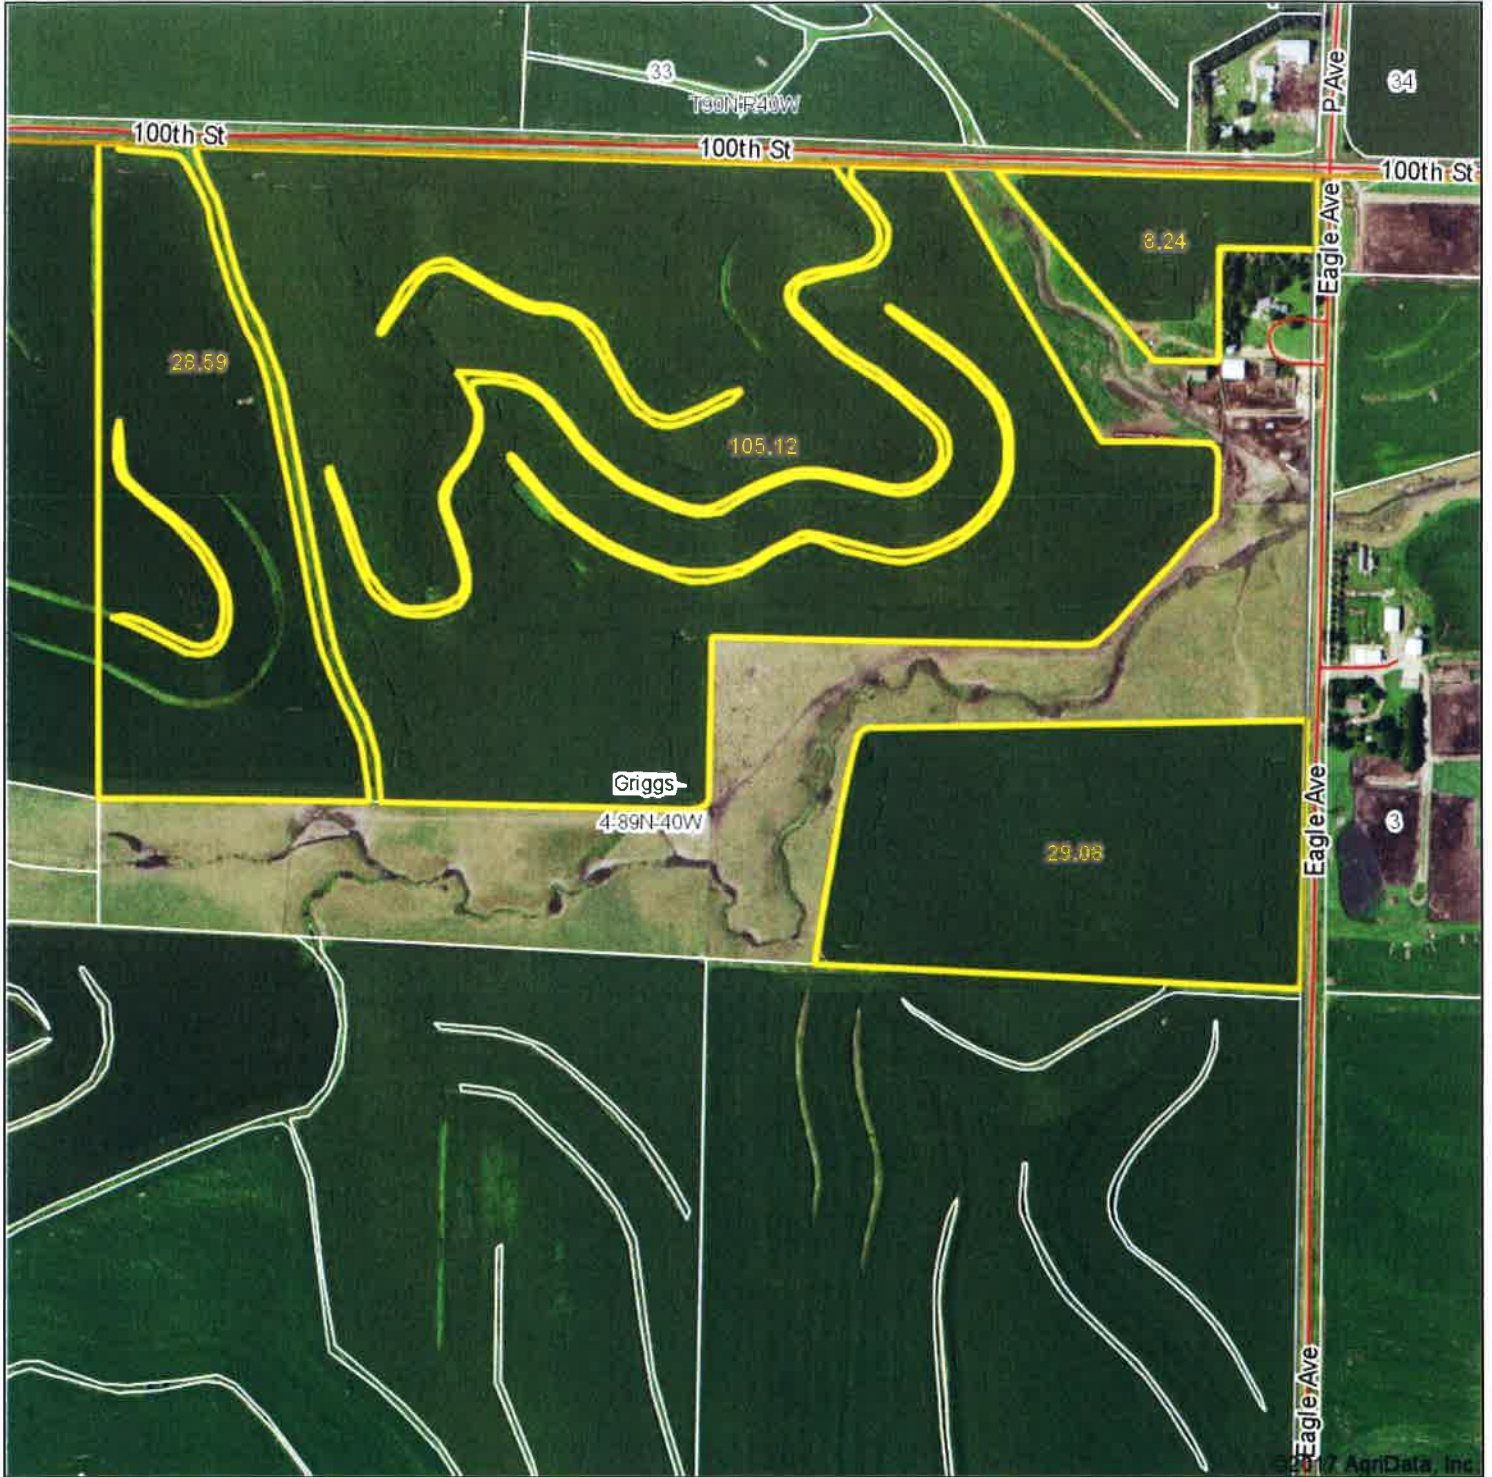

Aerial Map

MIDWEST LAND
MANAGEMENT
712-262-3110

map center: 42° 33' 23.52, -95° 34' 18.88

0ft 686ft 1371ft

4-89N-40W
Ida County
Iowa

Maps Provided By
surety
CUSTOMIZED ONLINE MAPPING
© AgriData, Inc. 2017 www.AgrDataInc.com

3/16/2017