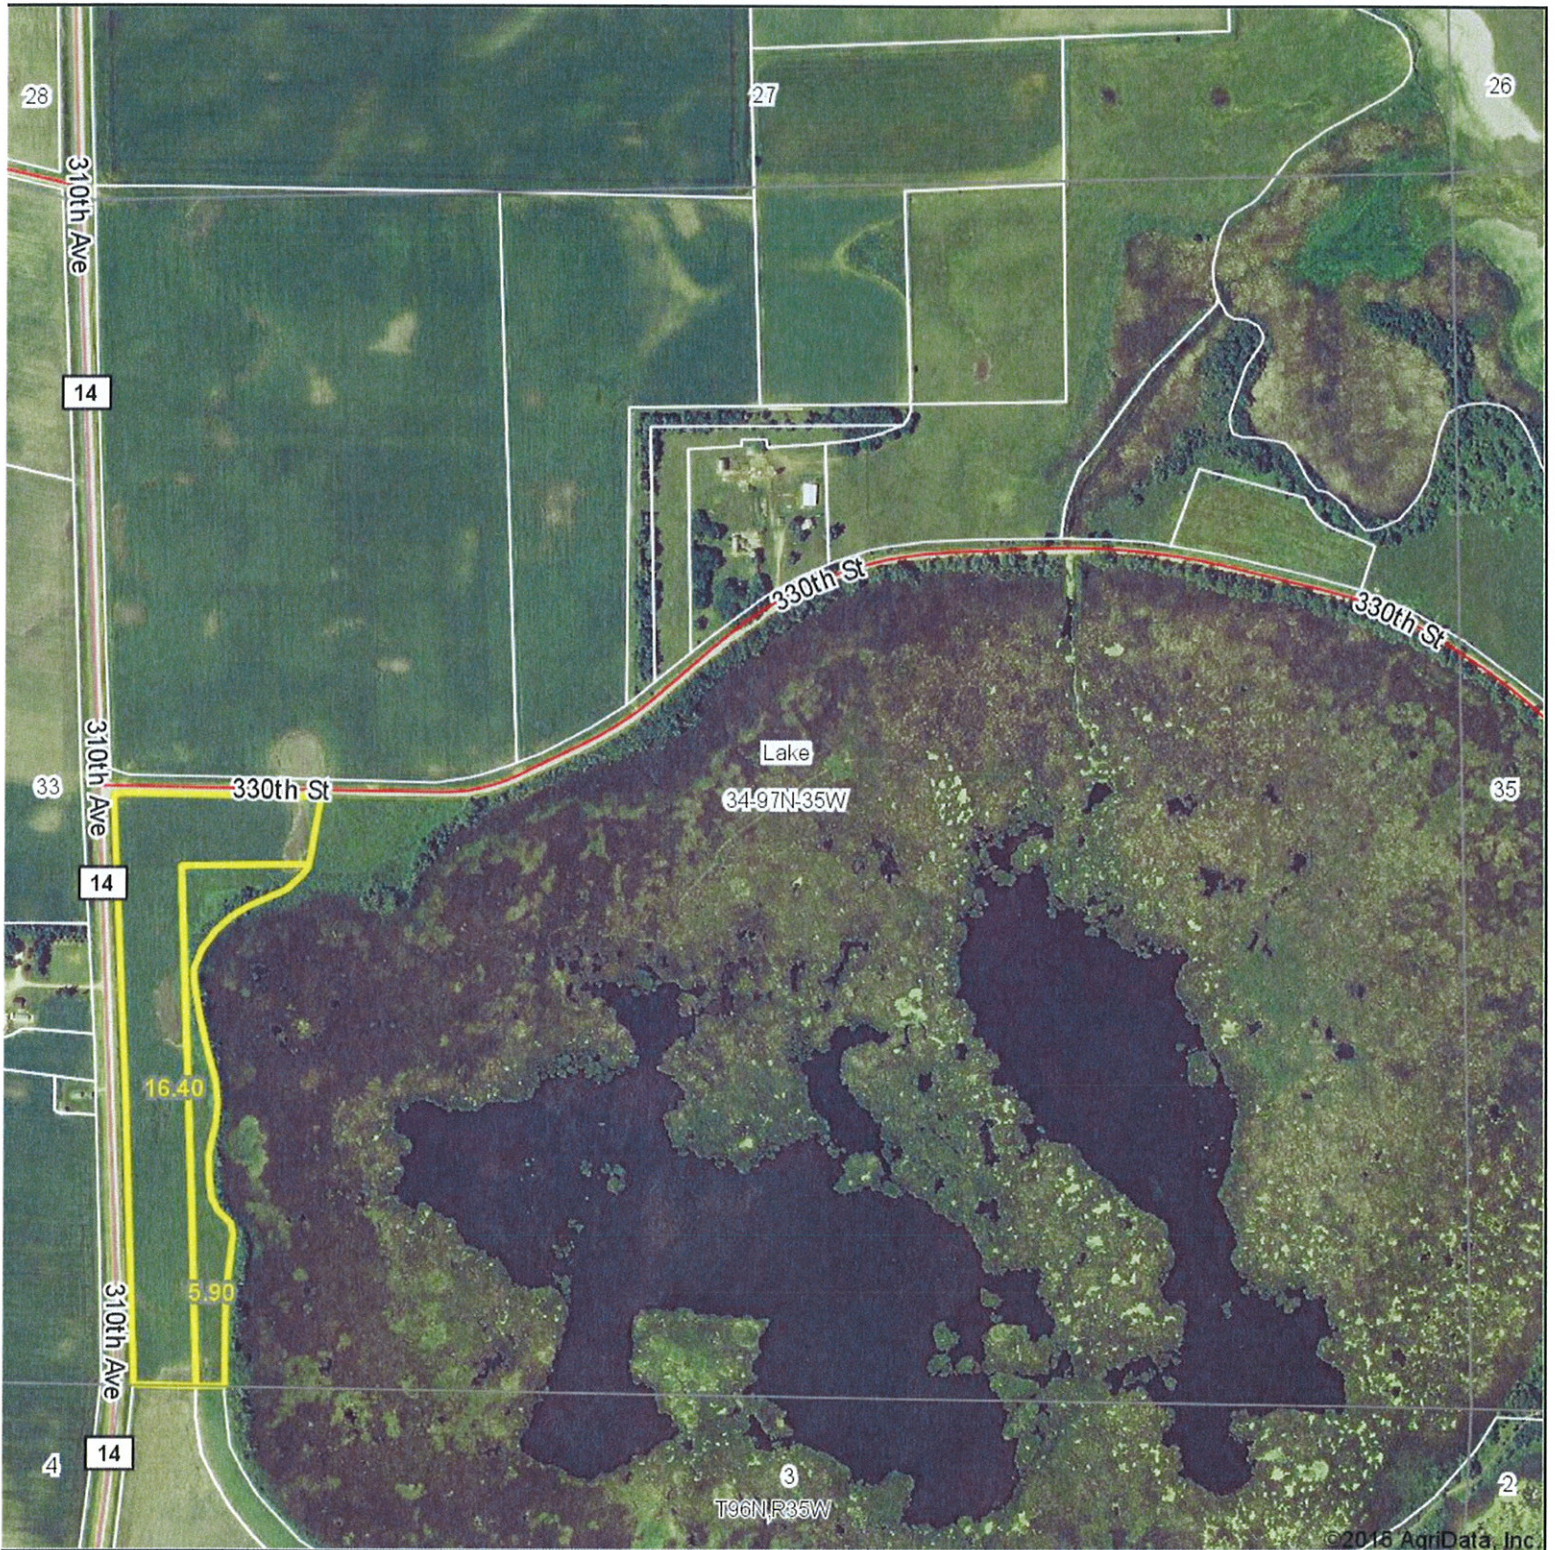

Aerial Map

& REAL ESTATE, INC
MIDWEST LAND
712-262-3110 MANAGEMENT

Maps Provided By:
 **surety**
CUSTOMIZED ONLINE MAPPING
© AgriData, Inc. 2014 www.AgriDataInc.com

34-97N-35W
Clay County
Iowa

map center: 43° 10' 31.54, 94° 57' 48.76
scale: 9962