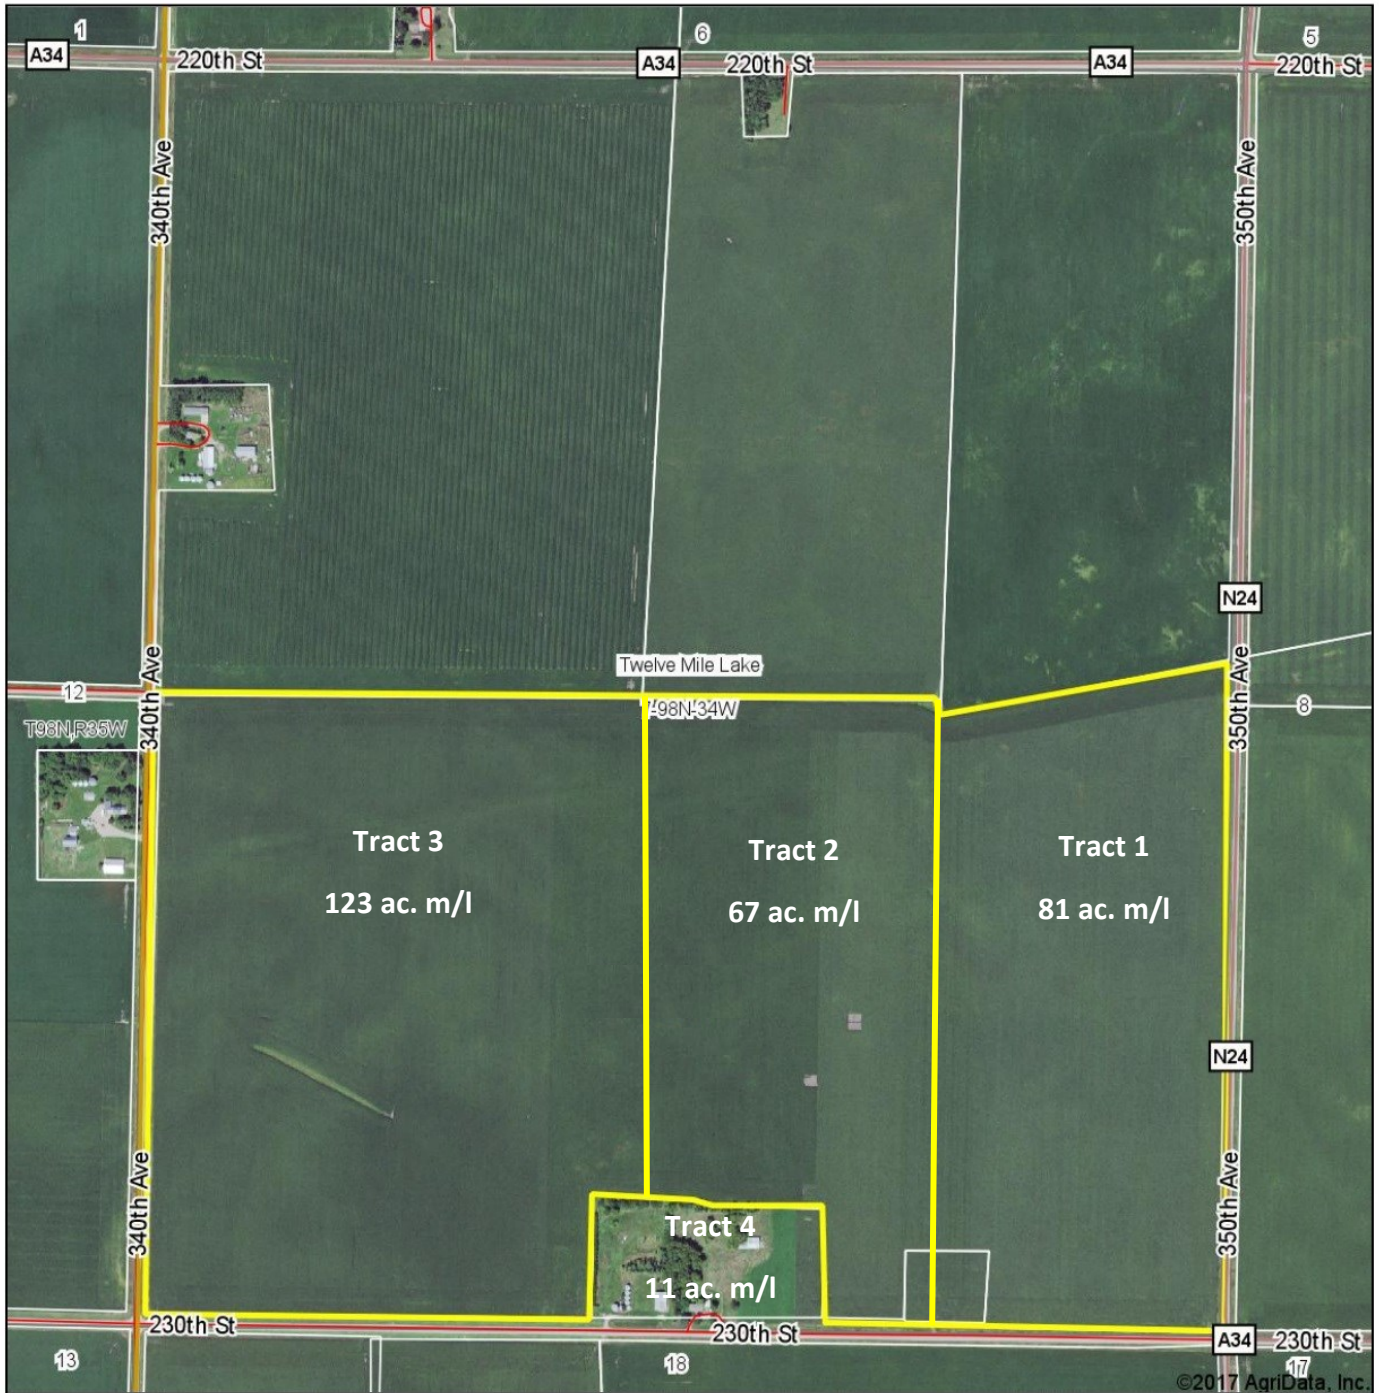

# Aerial Map

712-262-3110 **MIDWEST LAND** MANAGEMENT

map center: 43° 19' 13.15, -94° 54' 19.42

0ft 830ft 1660ft

7-98N-34W  
Emmet County  
Iowa

Maps Provided By **surety**  
CUSTOMIZED ONLINE MAPPING  
© AgriData, Inc. 2017 www.AgriDataInc.com

N  
W E  
S  
5/30/2017

Field borders provided by Farm Service Agency as of 5/21/2008.