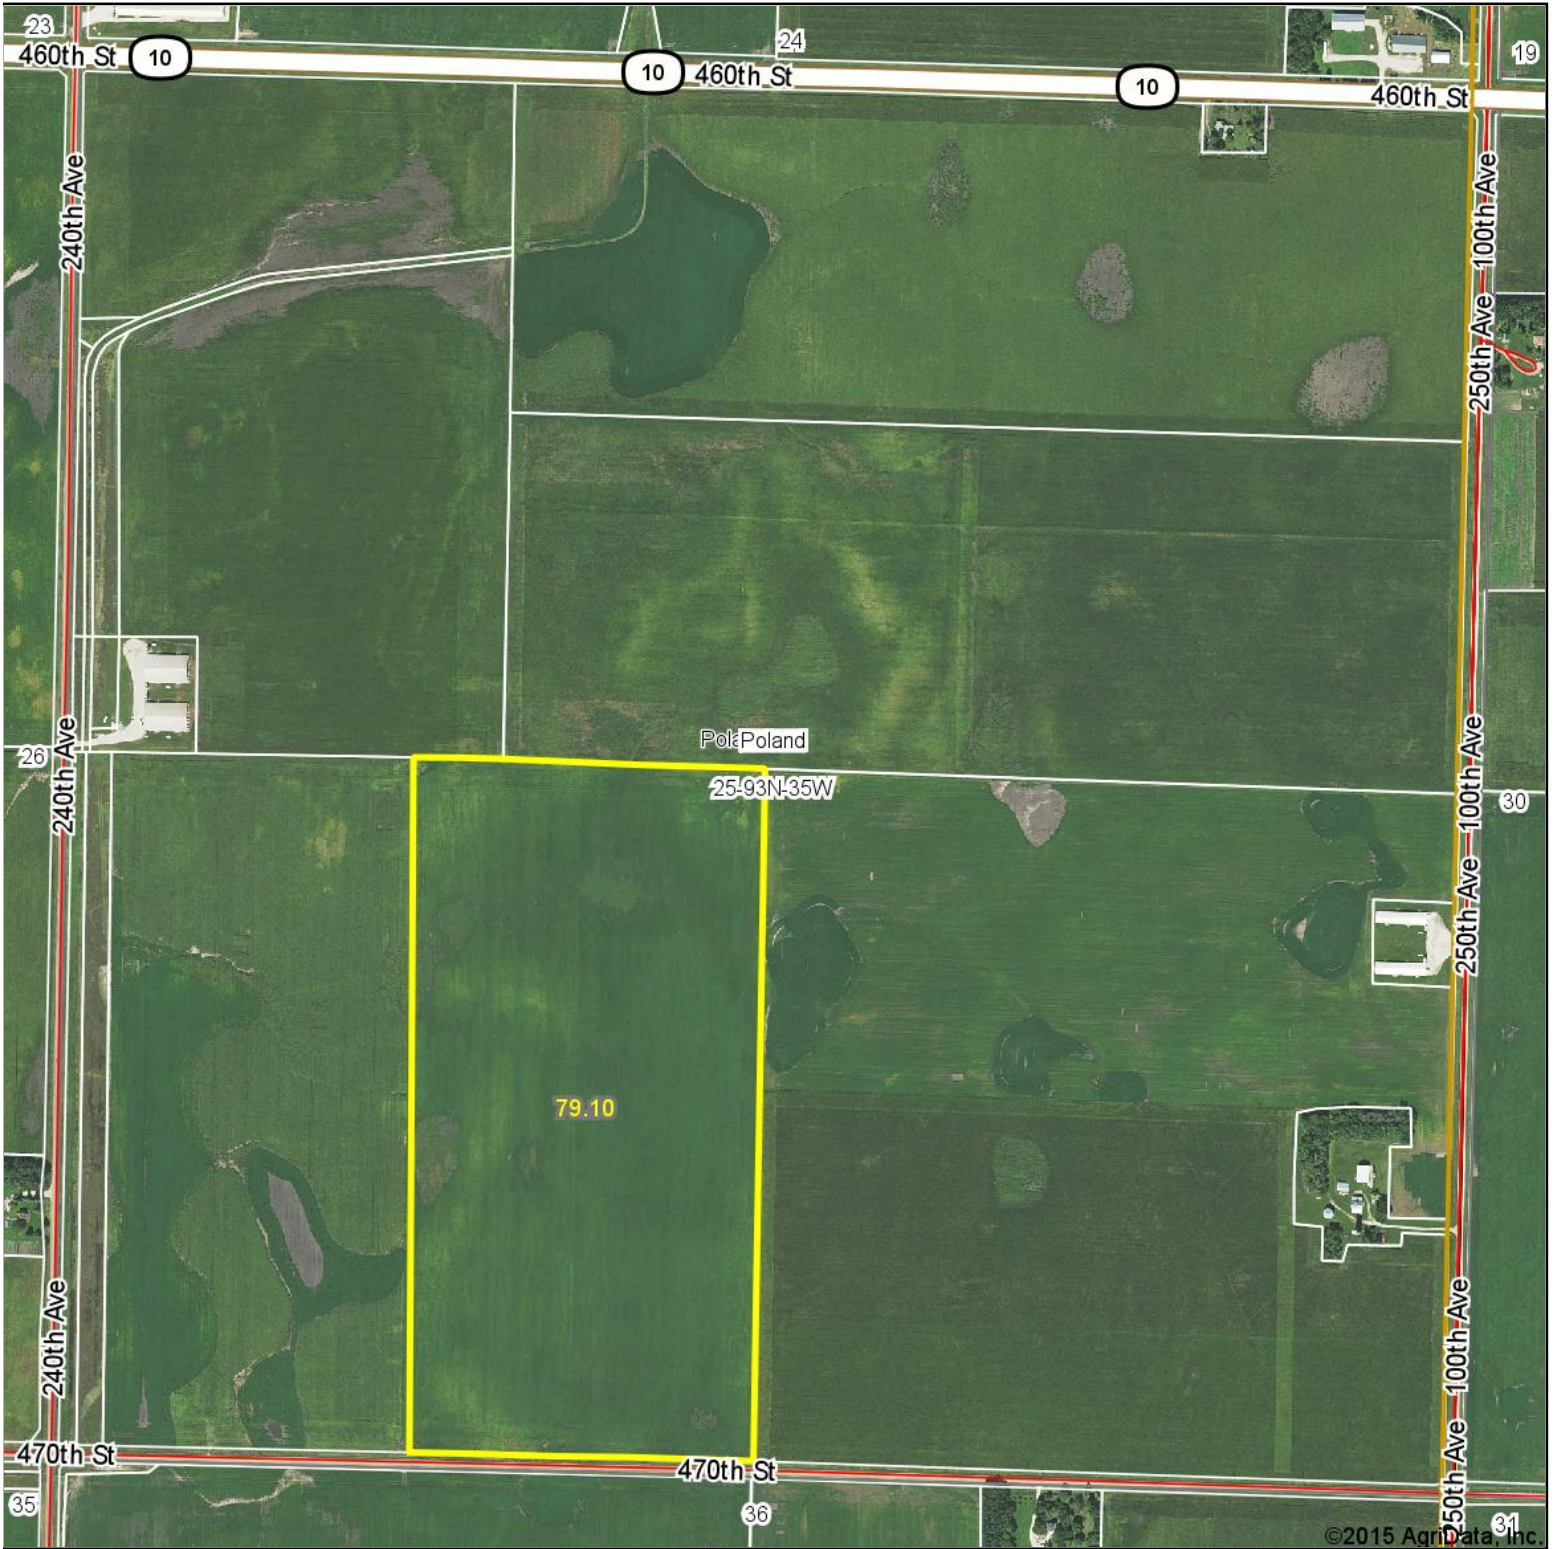

Aerial Map

©2015 AgriData, Inc.

MIDWEST LAND & REAL ESTATE, INC
712-262-3110 MANAGEMENT

Maps Provided By:

CUSTOMIZED ONLINE MAPPING
© AgriData, Inc. 2015 www.AgriDataInc.com

25-93N-35W
Buena Vista County
Iowa

map center: 42° 50' 36.95, 94° 55' 25.19

scale: 9585

10/9/2015