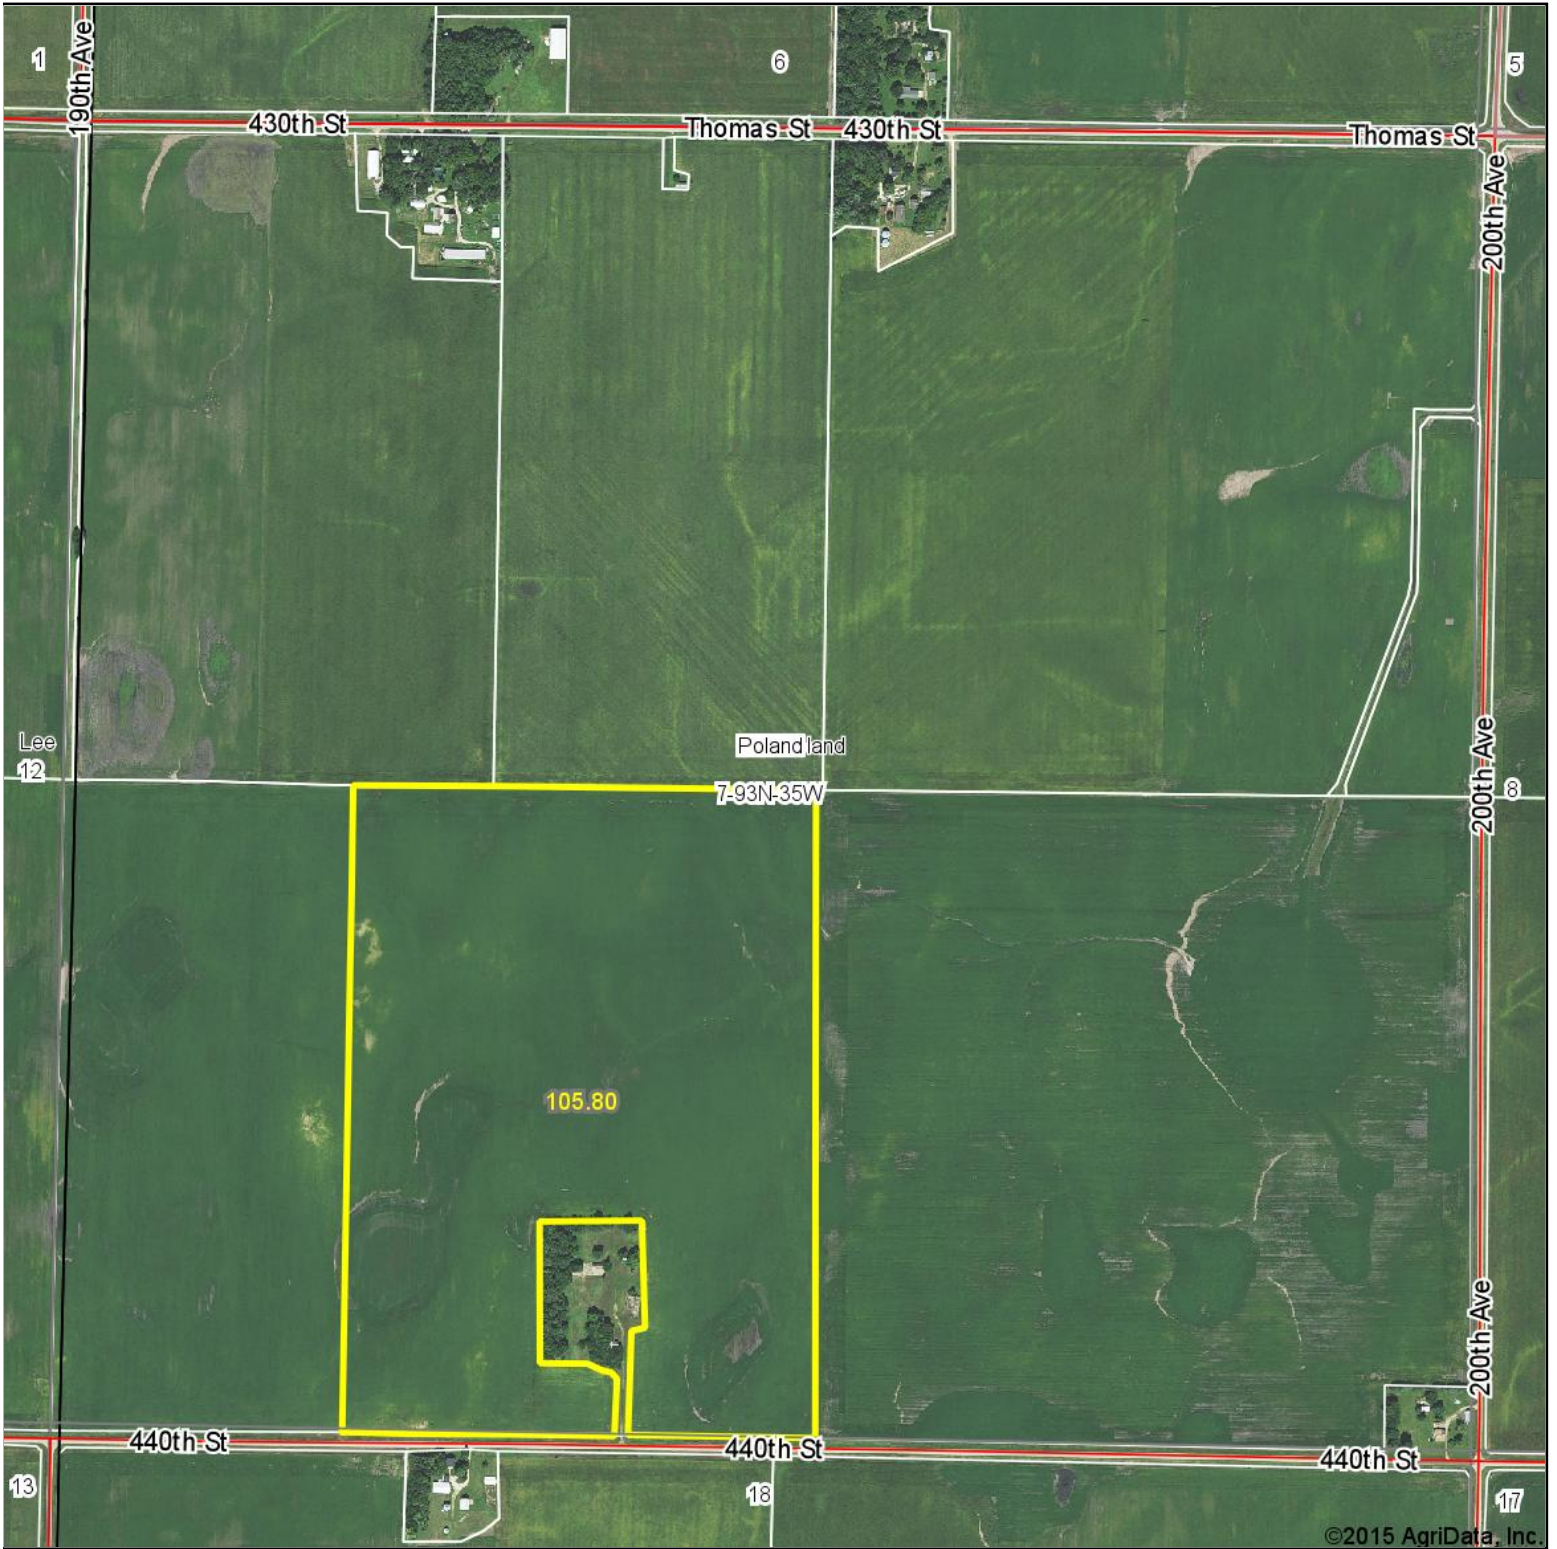

# Aerial Map

& REAL ESTATE, INC  
**MIDWEST LAND**  
712-262-3110 MANAGEMENT

Maps Provided By:  
 **surety**  
CUSTOMIZED ONLINE MAPPING  
© AgriData, Inc. 2015 www.AgriDataInc.com

**7-93N-35W**  
**Buena Vista County**  
**Iowa**

map center: 42° 53' 14.91, 95° 1' 23.08  
scale: 10156

10/9/2015