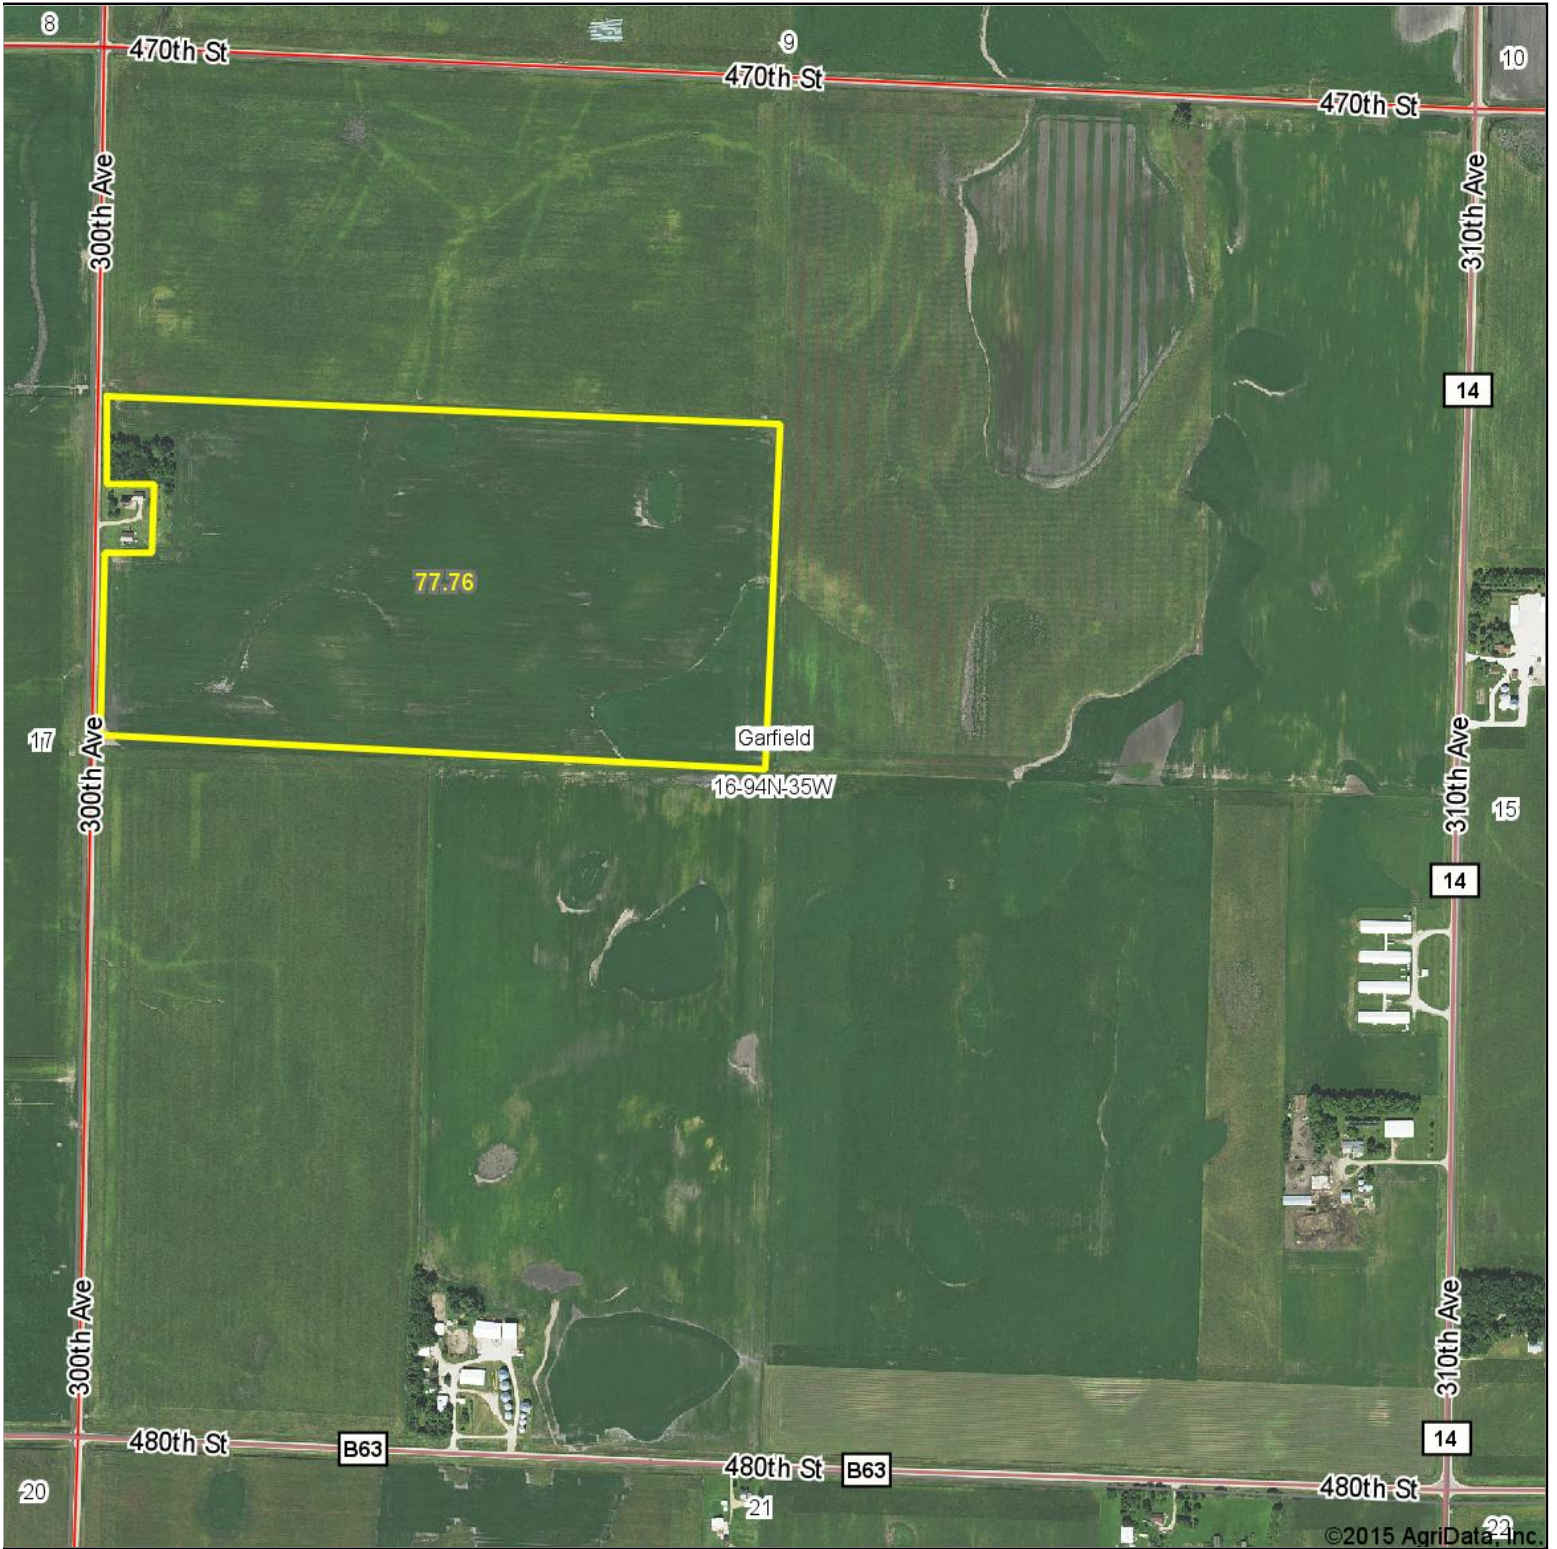

Aerial Map

MIDWEST LAND & REAL ESTATE, INC
712-262-3110 MANAGEMENT

Maps Provided By:

CUSTOMIZED ONLINE MAPPING
© AgriData, Inc. 2015 www.AgriDataInc.com

16-94N-35W
Clay County
Iowa

map center: 42° 57' 38.04, 94° 58' 59.6
scale: 9829