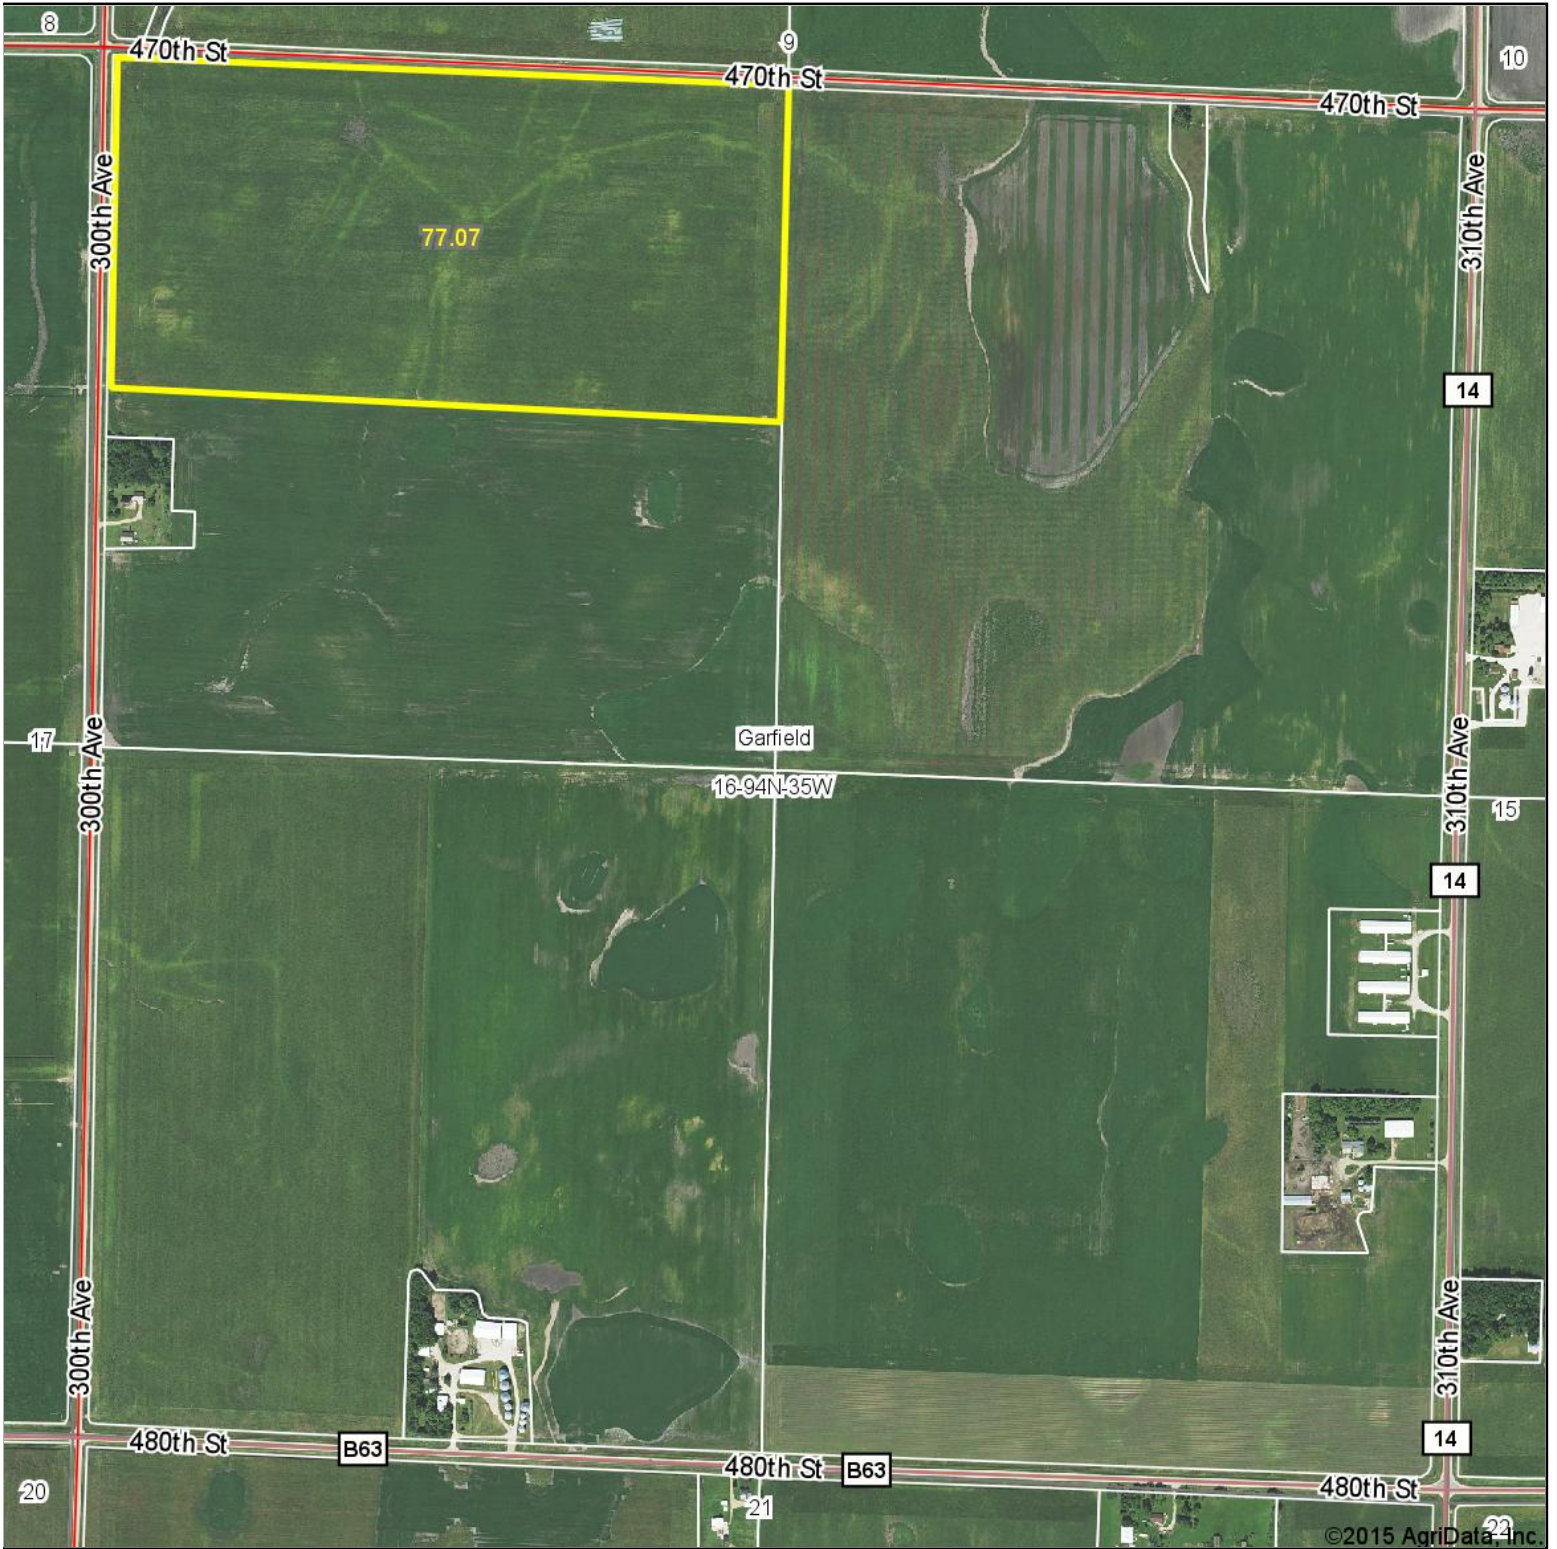

Aerial Map

MIDWEST LAND
& REAL ESTATE, INC
712-262-3110 MANAGEMENT

Maps Provided By:

CUSTOMIZED ONLINE MAPPING
© AgriData, Inc. 2015 www.AgriDataInc.com

16-94N-35W
Clay County
Iowa

map center: 42° 57' 38.04, 94° 58' 59.6

scale: 9829

10/14/2015