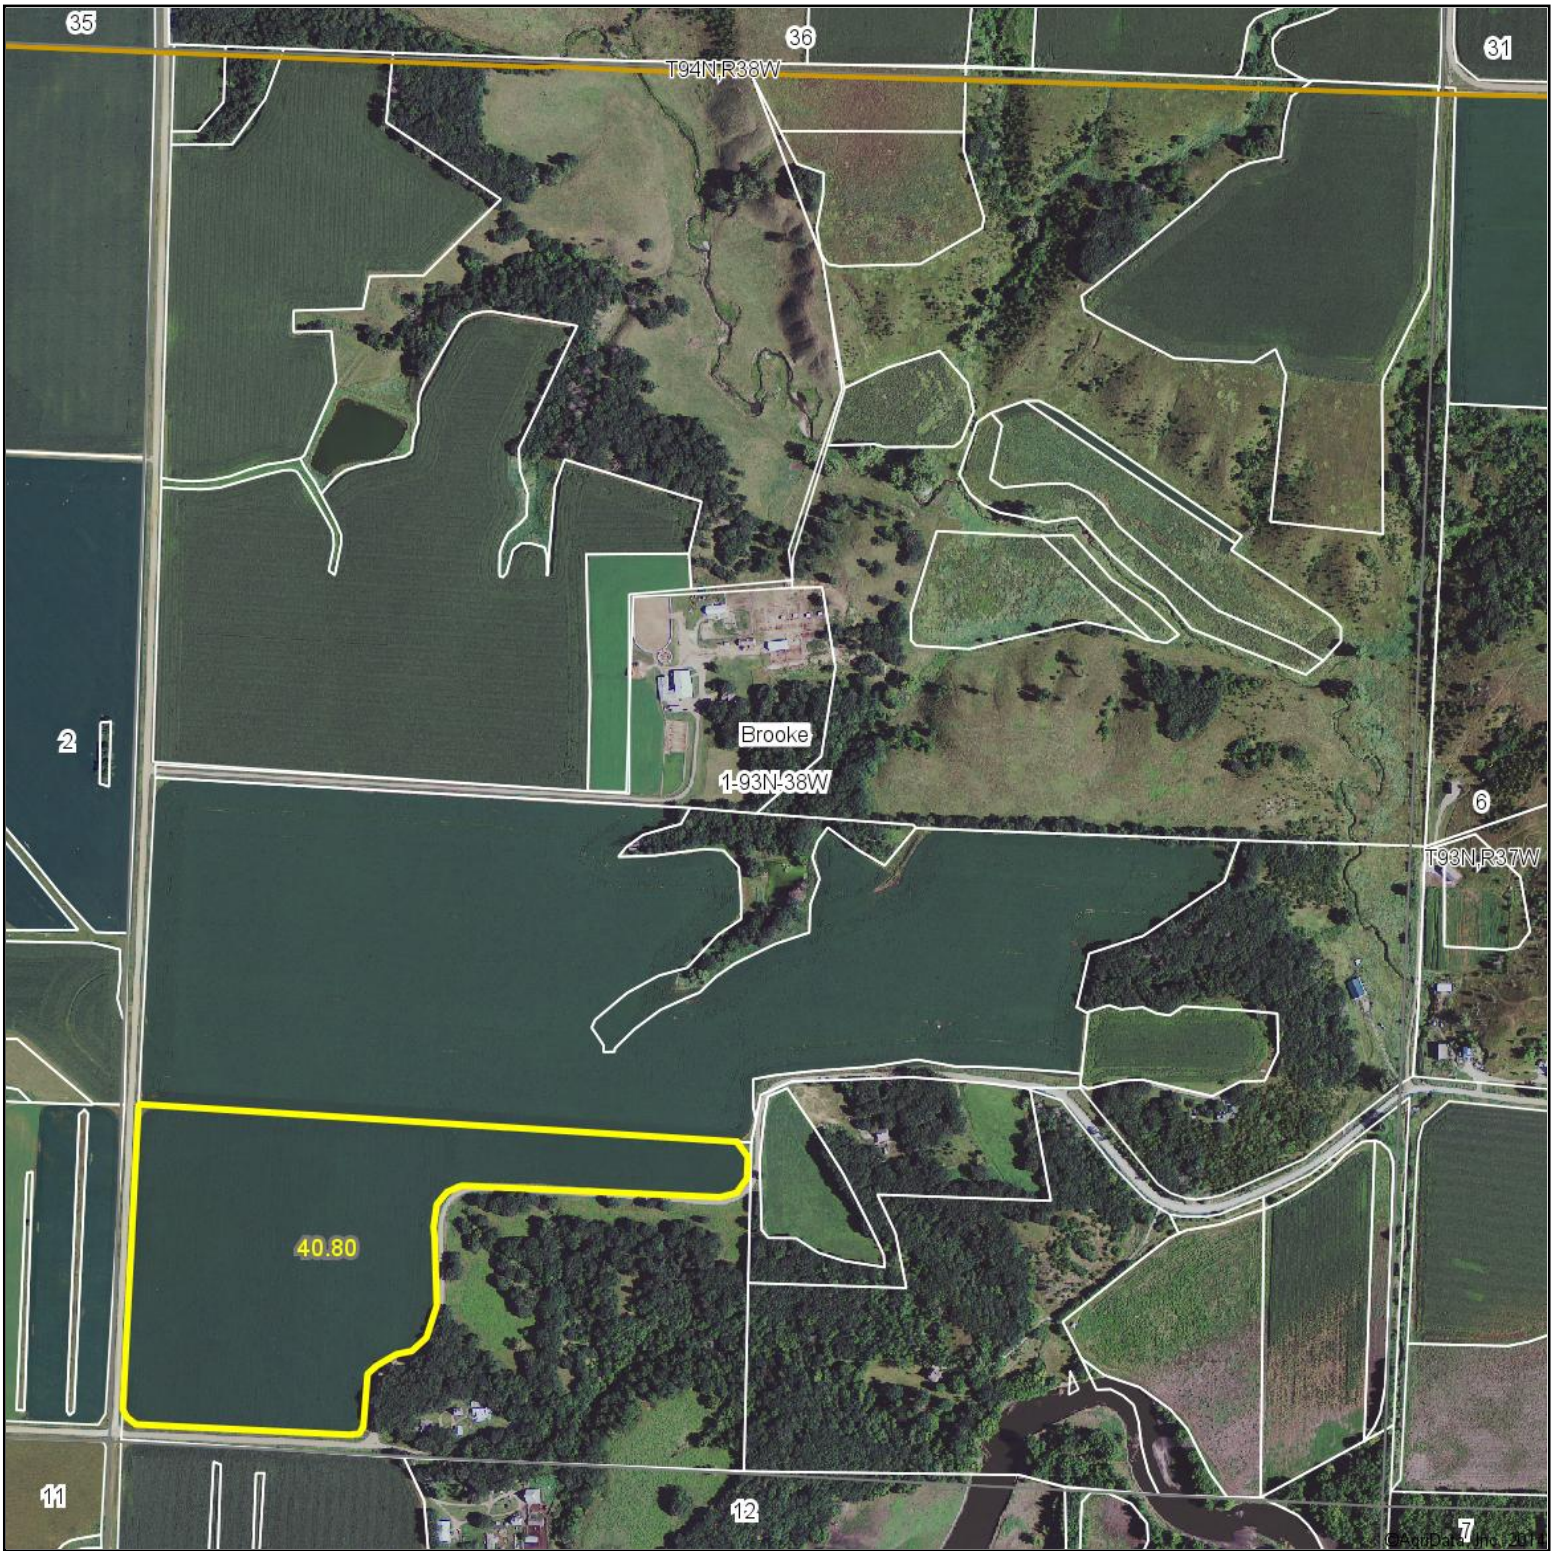

Aerial Map

& REAL ESTATE, INC
MIDWEST LAND
712-262-3110 MANAGEMENT

Maps Provided By:

© AgriData, Inc. 2014 www.AgriDataInc.com

1-93N-38W
Buena Vista County
Iowa

map center: 42° 54' 7.6, 95° 16' 46.29

scale: 10229