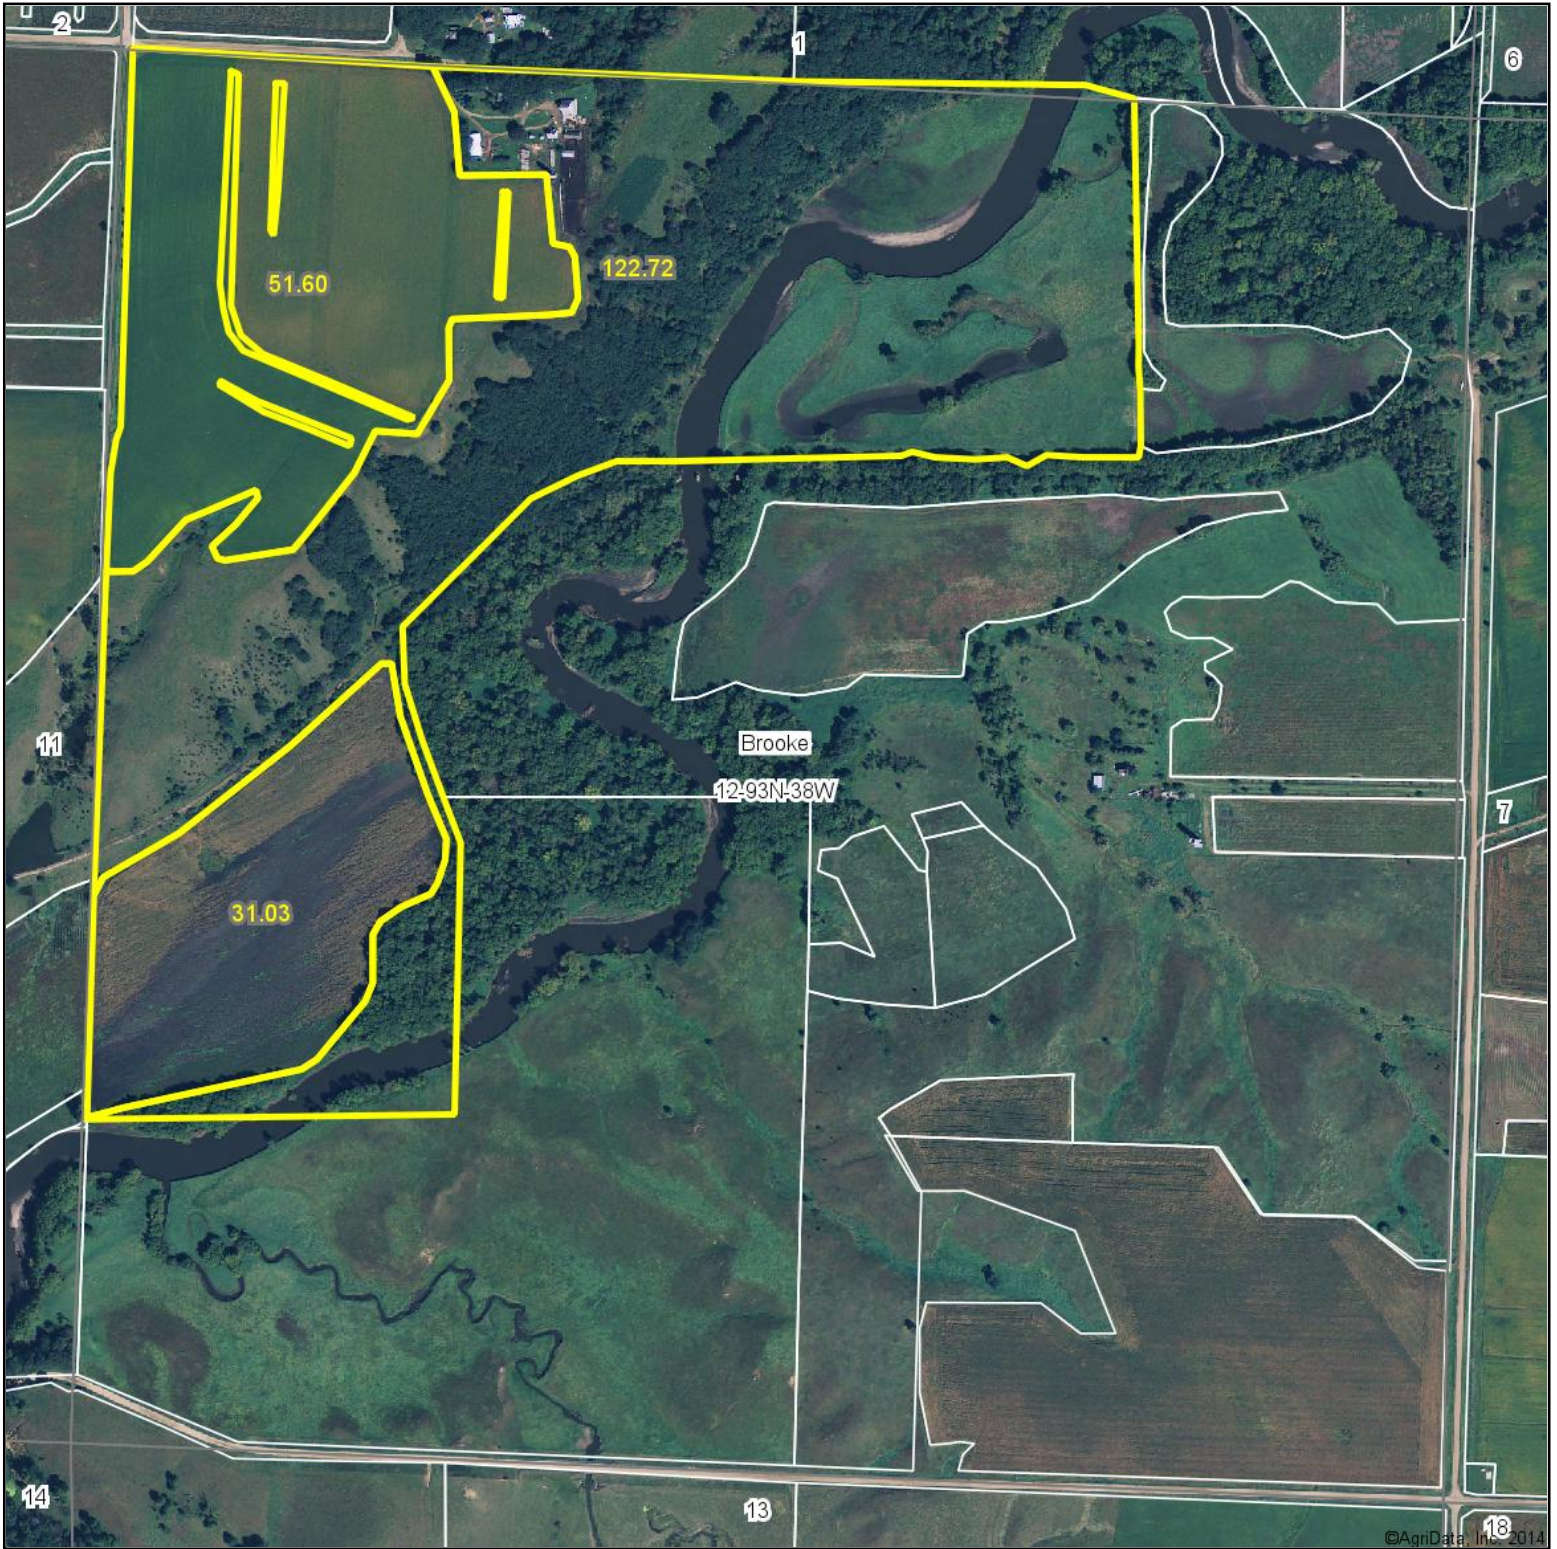

# Aerial Map

©AgriData, Inc. 2014

& REAL ESTATE, INC  
**MIDWEST LAND**  
712-262-3110 MANAGEMENT

map center: 42° 53' 13.88, 95° 16' 46.96

scale: 9641

**12-93N-38W**  
**Buena Vista County**  
**Iowa**

10/7/2014

Maps Provided By:

© AgriData, Inc. 2014 www.AgriDataInc.com