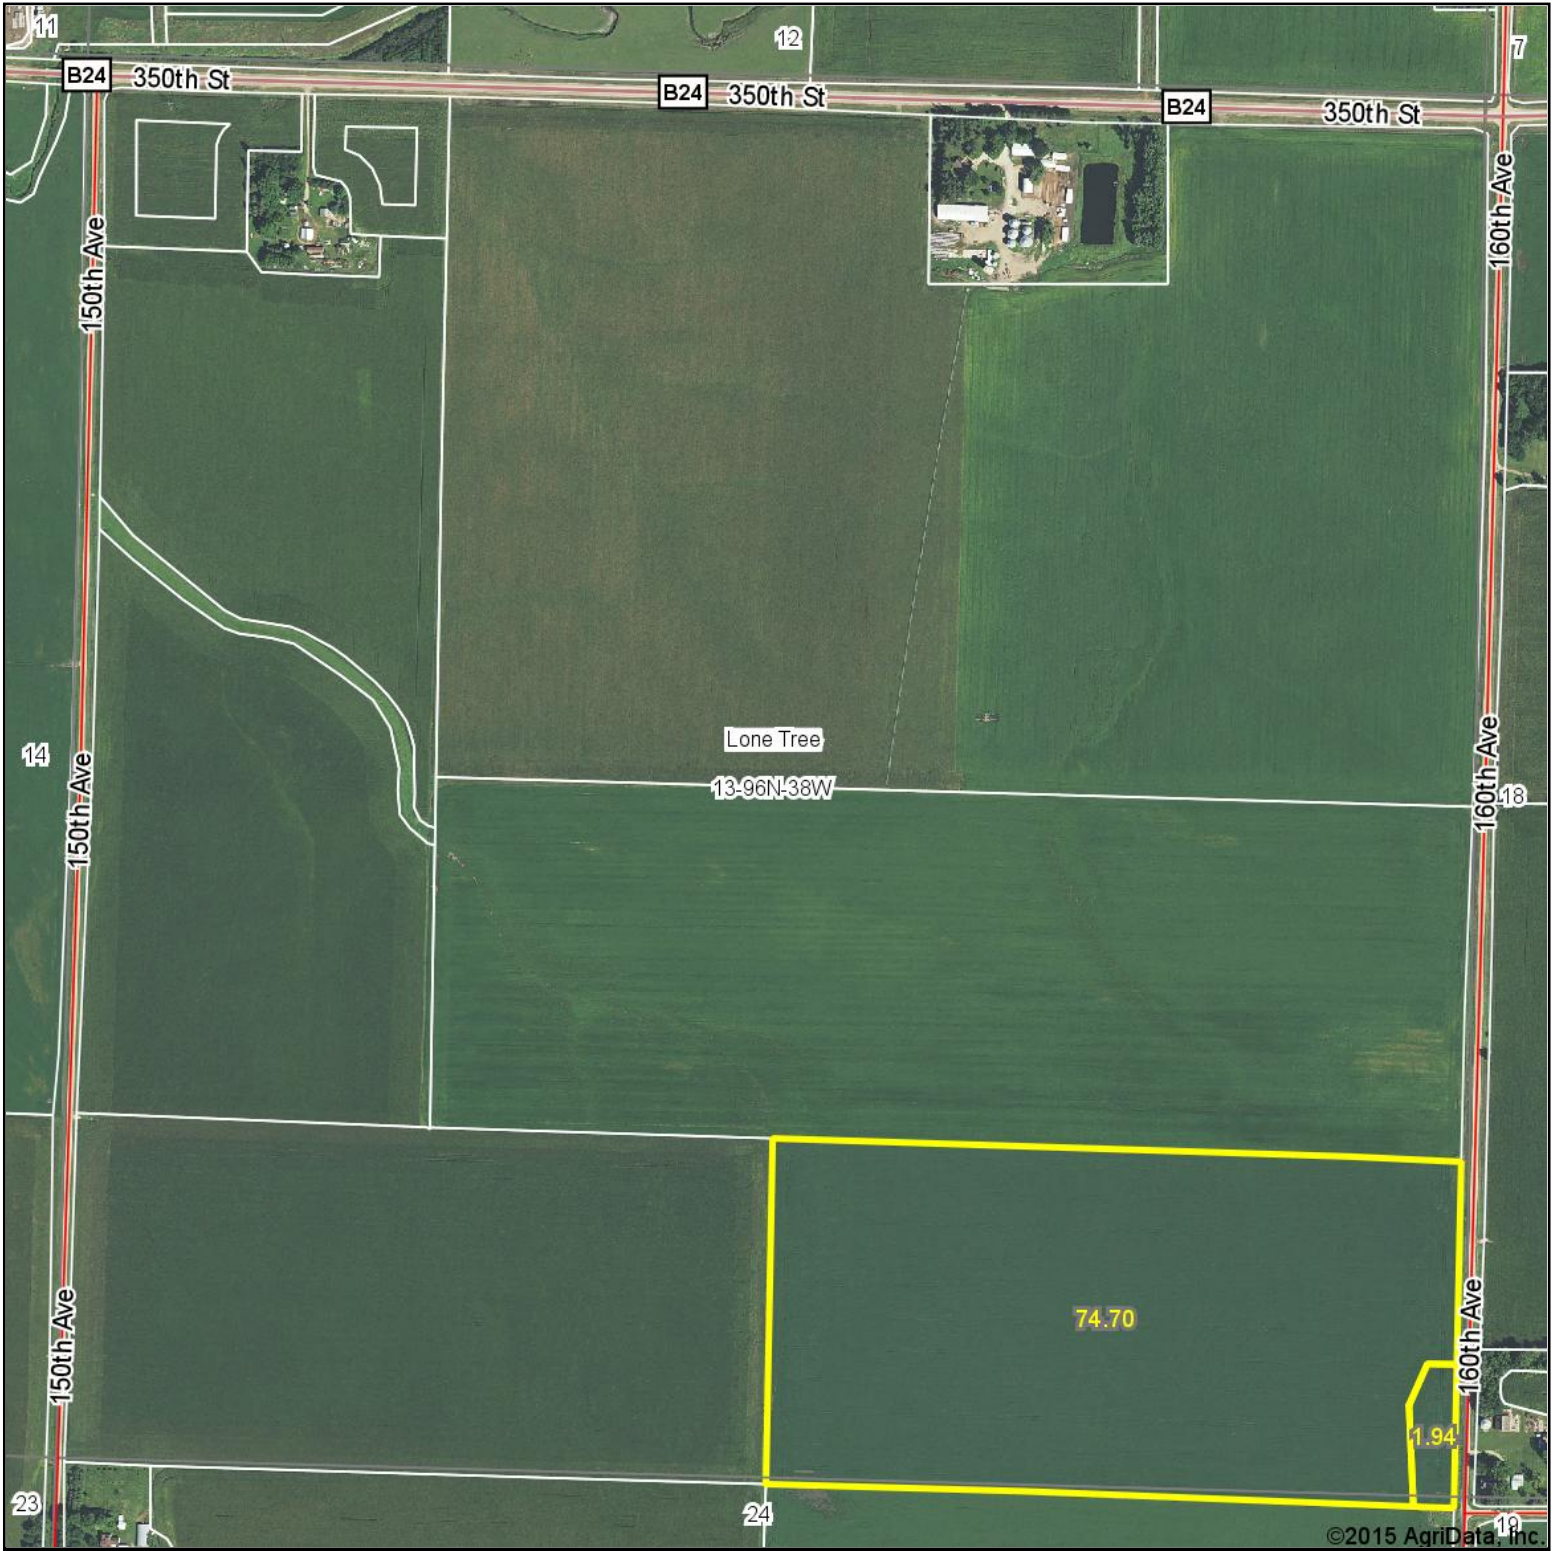

Aerial Map

©2015 AgriData, Inc.

& REAL ESTATE, INC
MIDWEST LAND
712-262-3110 MANAGEMENT

map center: 43° 8' 3.29, 95° 16' 45.42

Maps Provided By:

CUSTOMIZED ONLINE MAPPING
© AgriData, Inc. 2015 www.AgriDataInc.com

13-96N-38W
Clay County
Iowa

12/1/2015