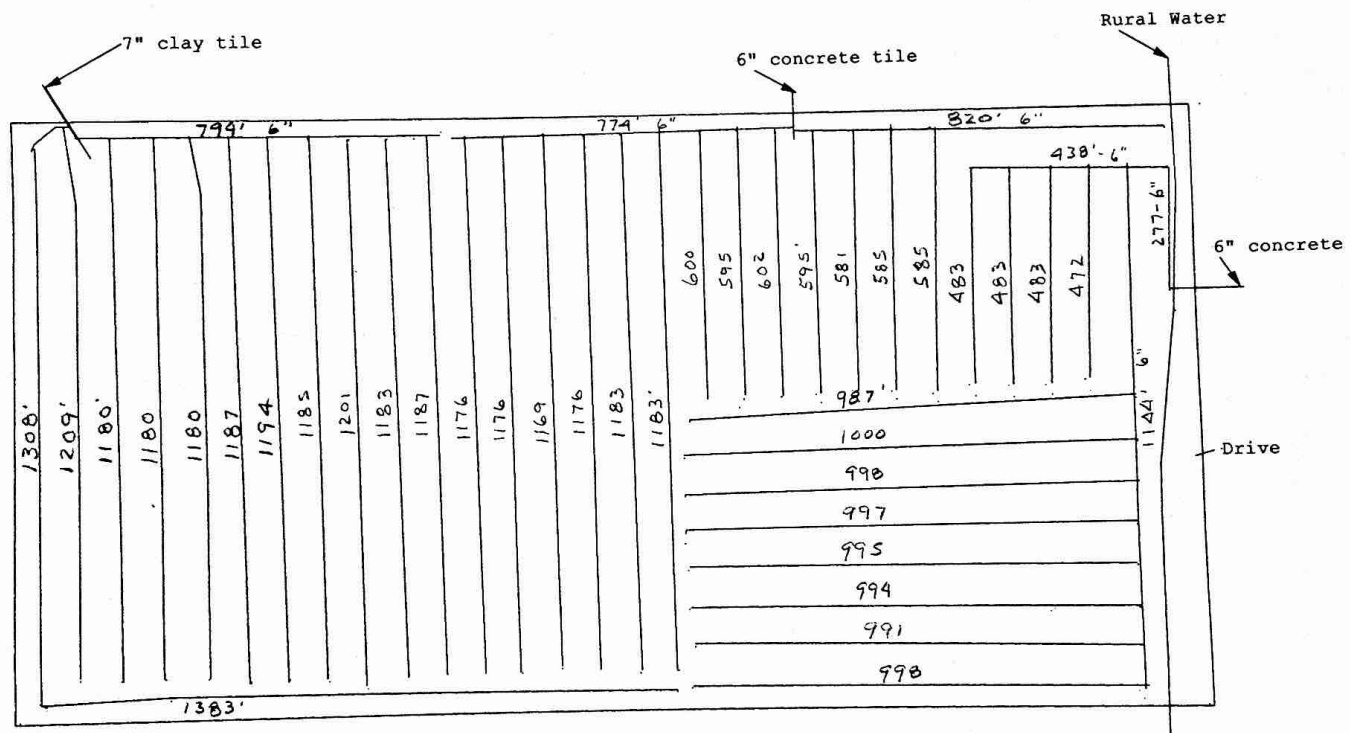

North

Customer: POTHAST FARMS

Location: GRASMON FARM

Scale: 350 feet

Spacing:

Date: 5/17/2007

Bill Stevenson Const Inc.

4252' 6"  
 35664' 4"  
 43 connections  
 GPS