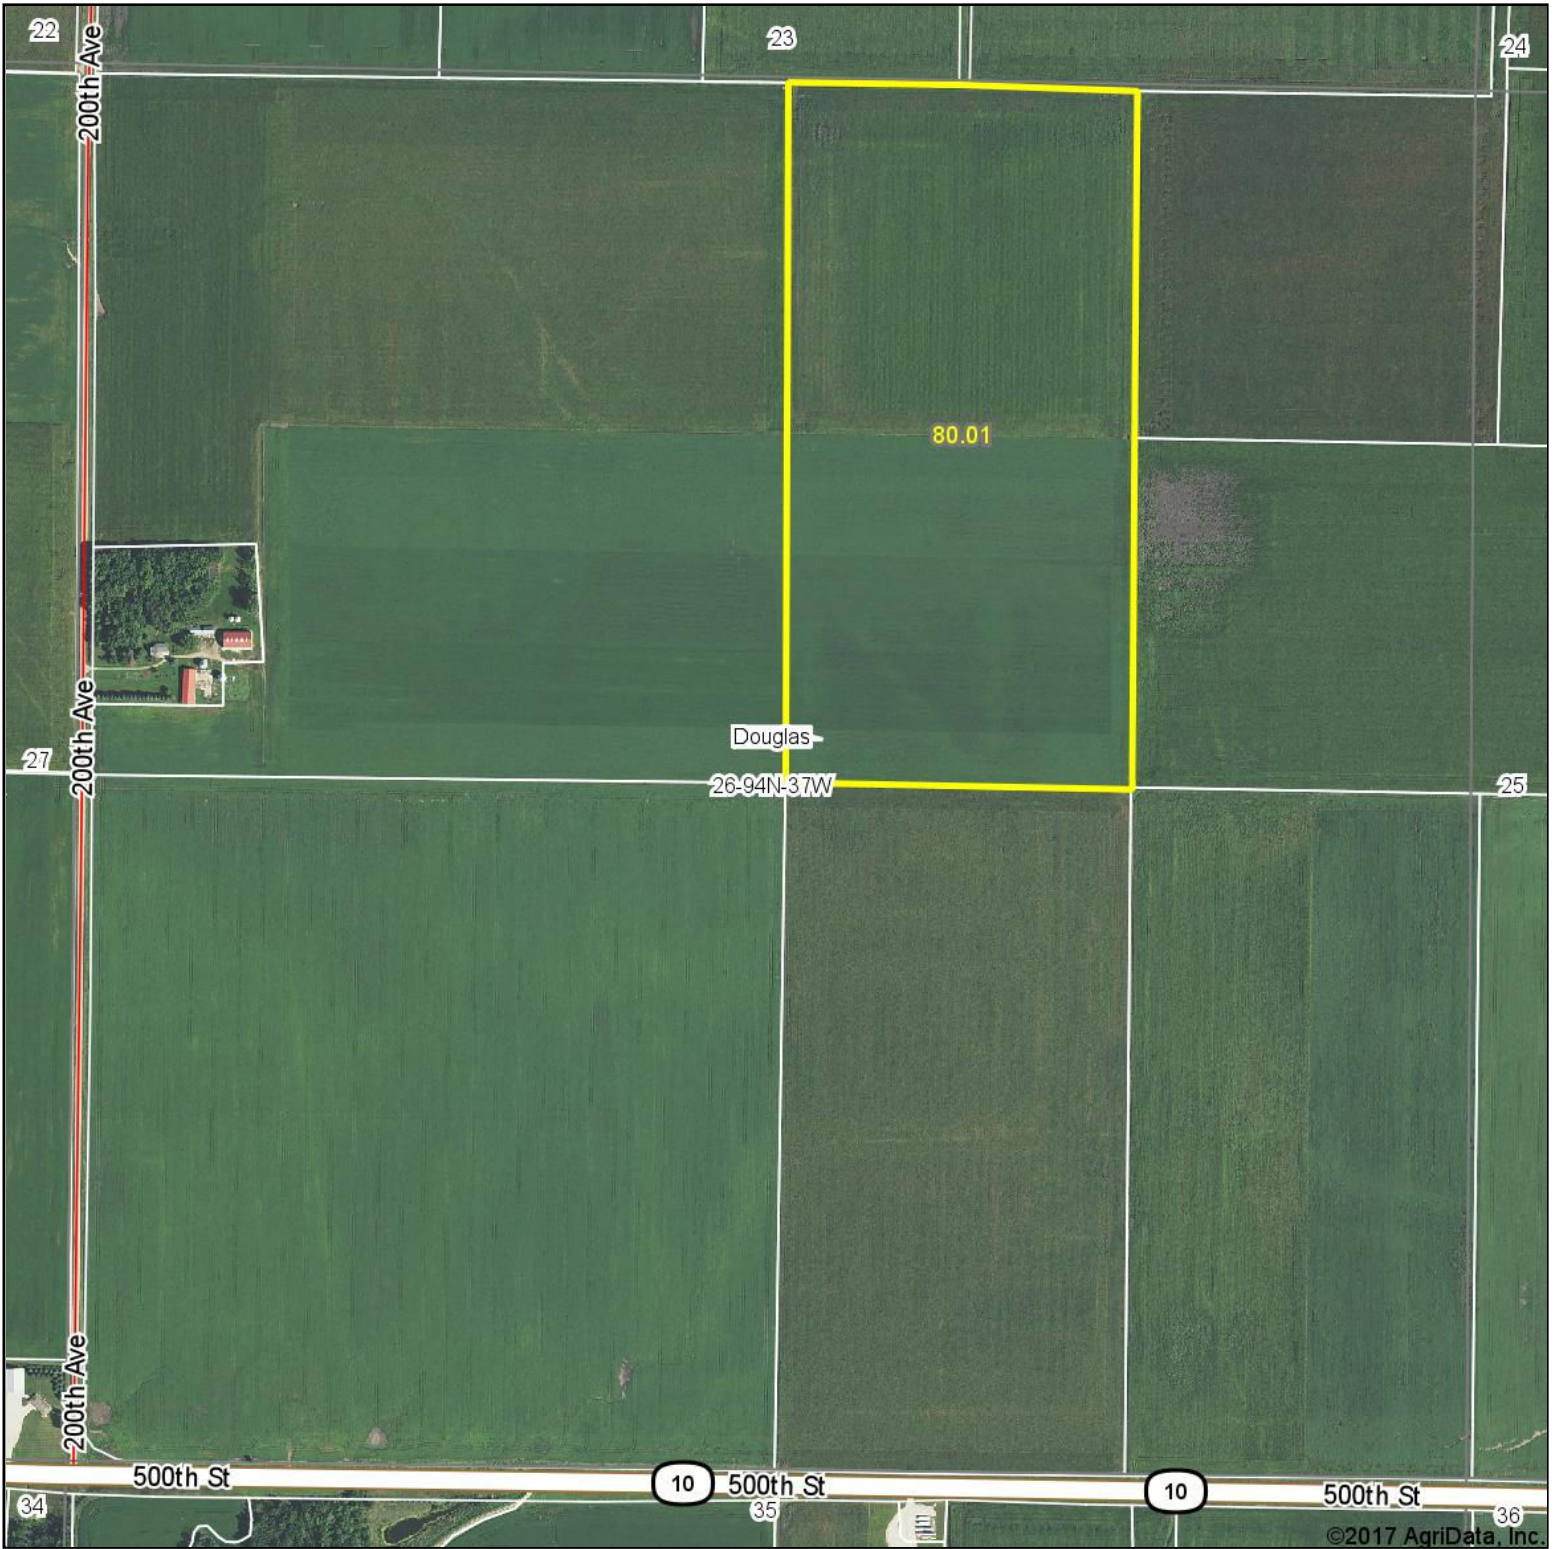

Aerial Map

©2017 AgriData, Inc.

MIDWEST LAND
& REAL ESTATE, INC
712-262-3110 MANAGEMENT

map center: 42° 55' 53.7, -95° 10' 52.52

Maps Provided By:

CUSTOMIZED ONLINE MAPPING
© AgriData, Inc. 2017 www.AgriDataInc.com

26-94N-37W
Clay County
Iowa

3/8/2017