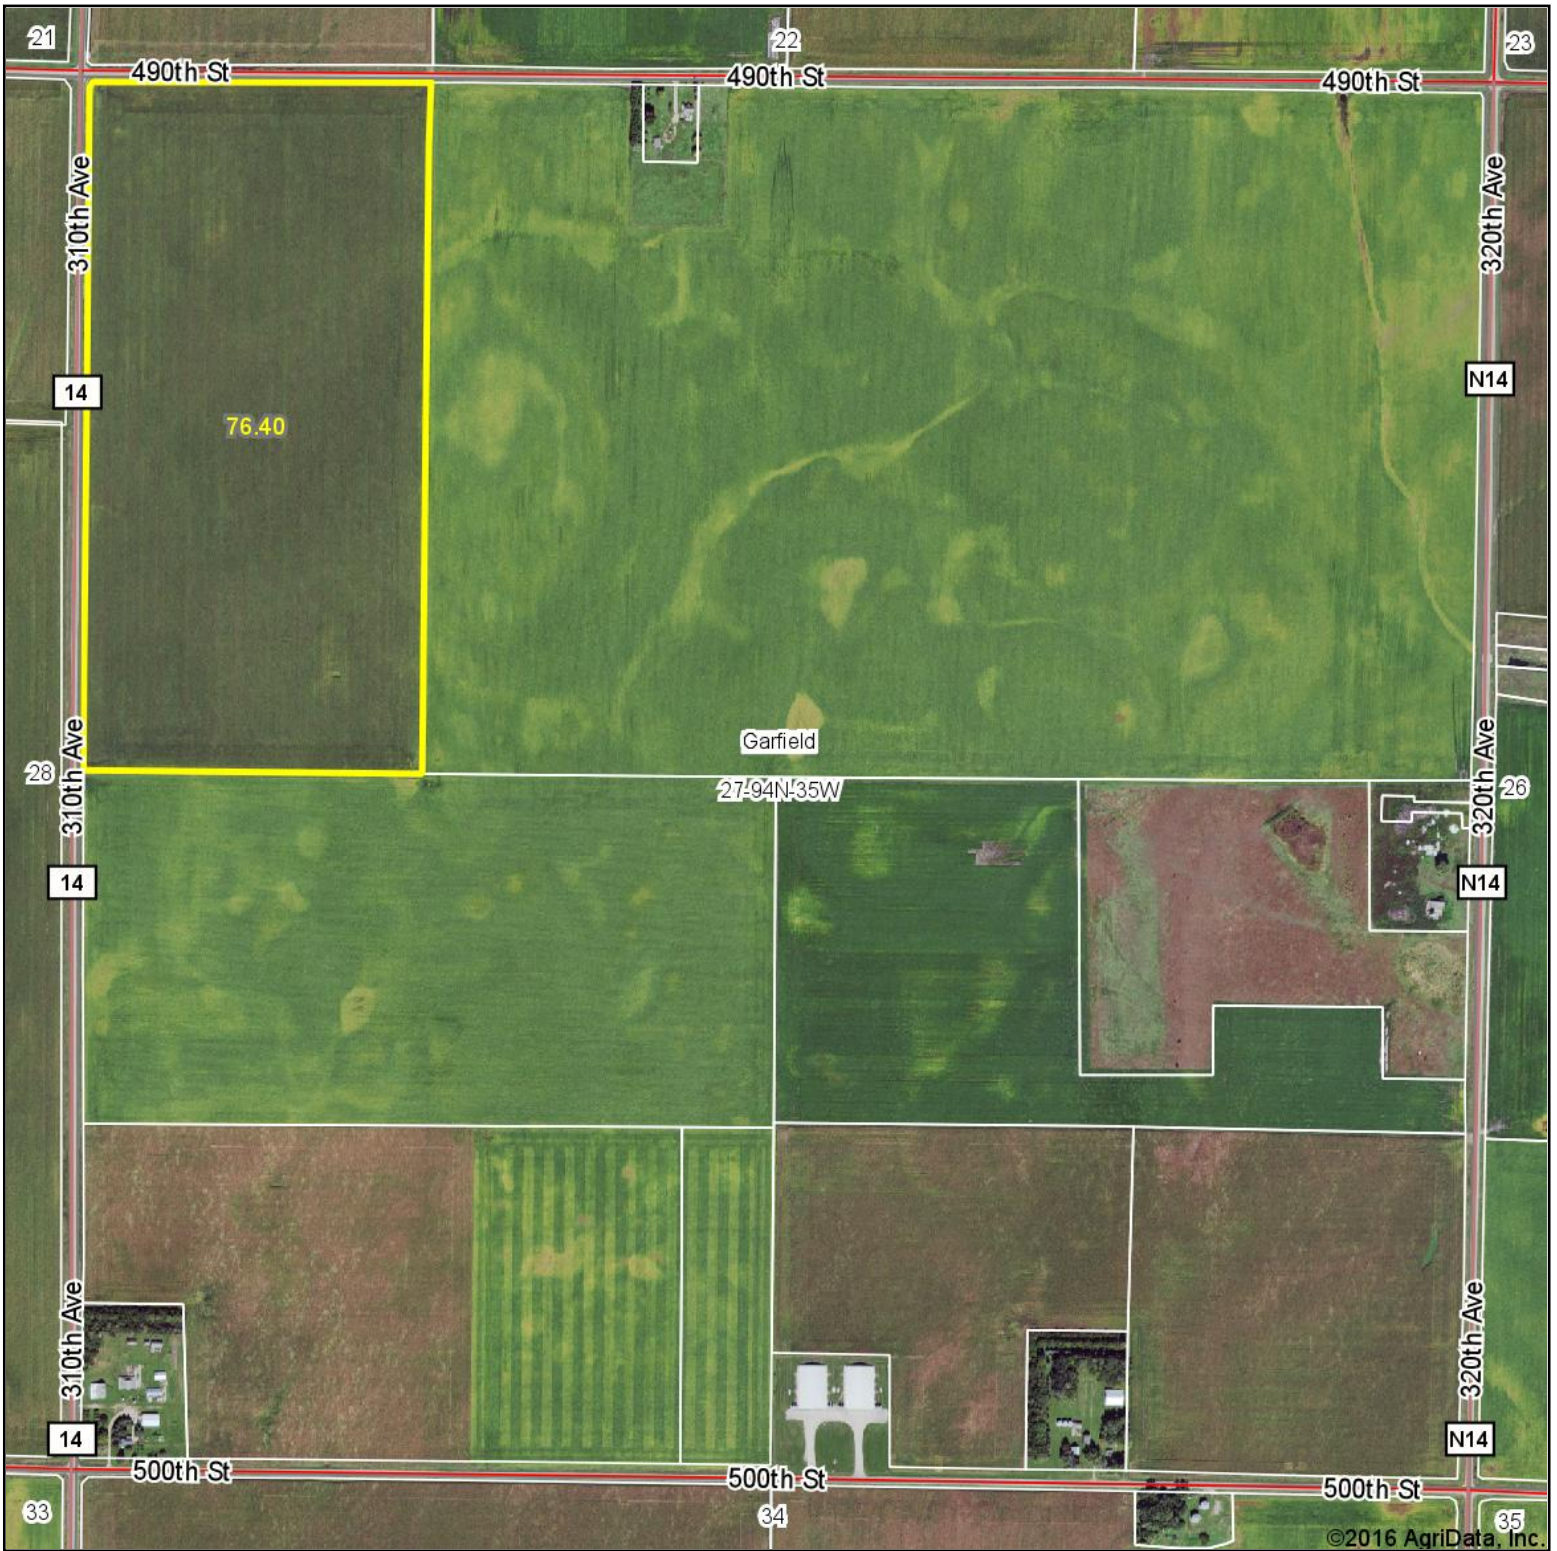

Aerial Map

& REAL ESTATE, INC
MIDWEST LAND
712-262-3110 MANAGEMENT

map center: 42° 55' 53.5, 94° 57' 48.46

Maps Provided By:
 **surety**
CUSTOMIZED ONLINE MAPPING
© AgriData, Inc. 2016 www.AgriDataInc.com

27-94N-35W
Clay County
Iowa

7/26/2016