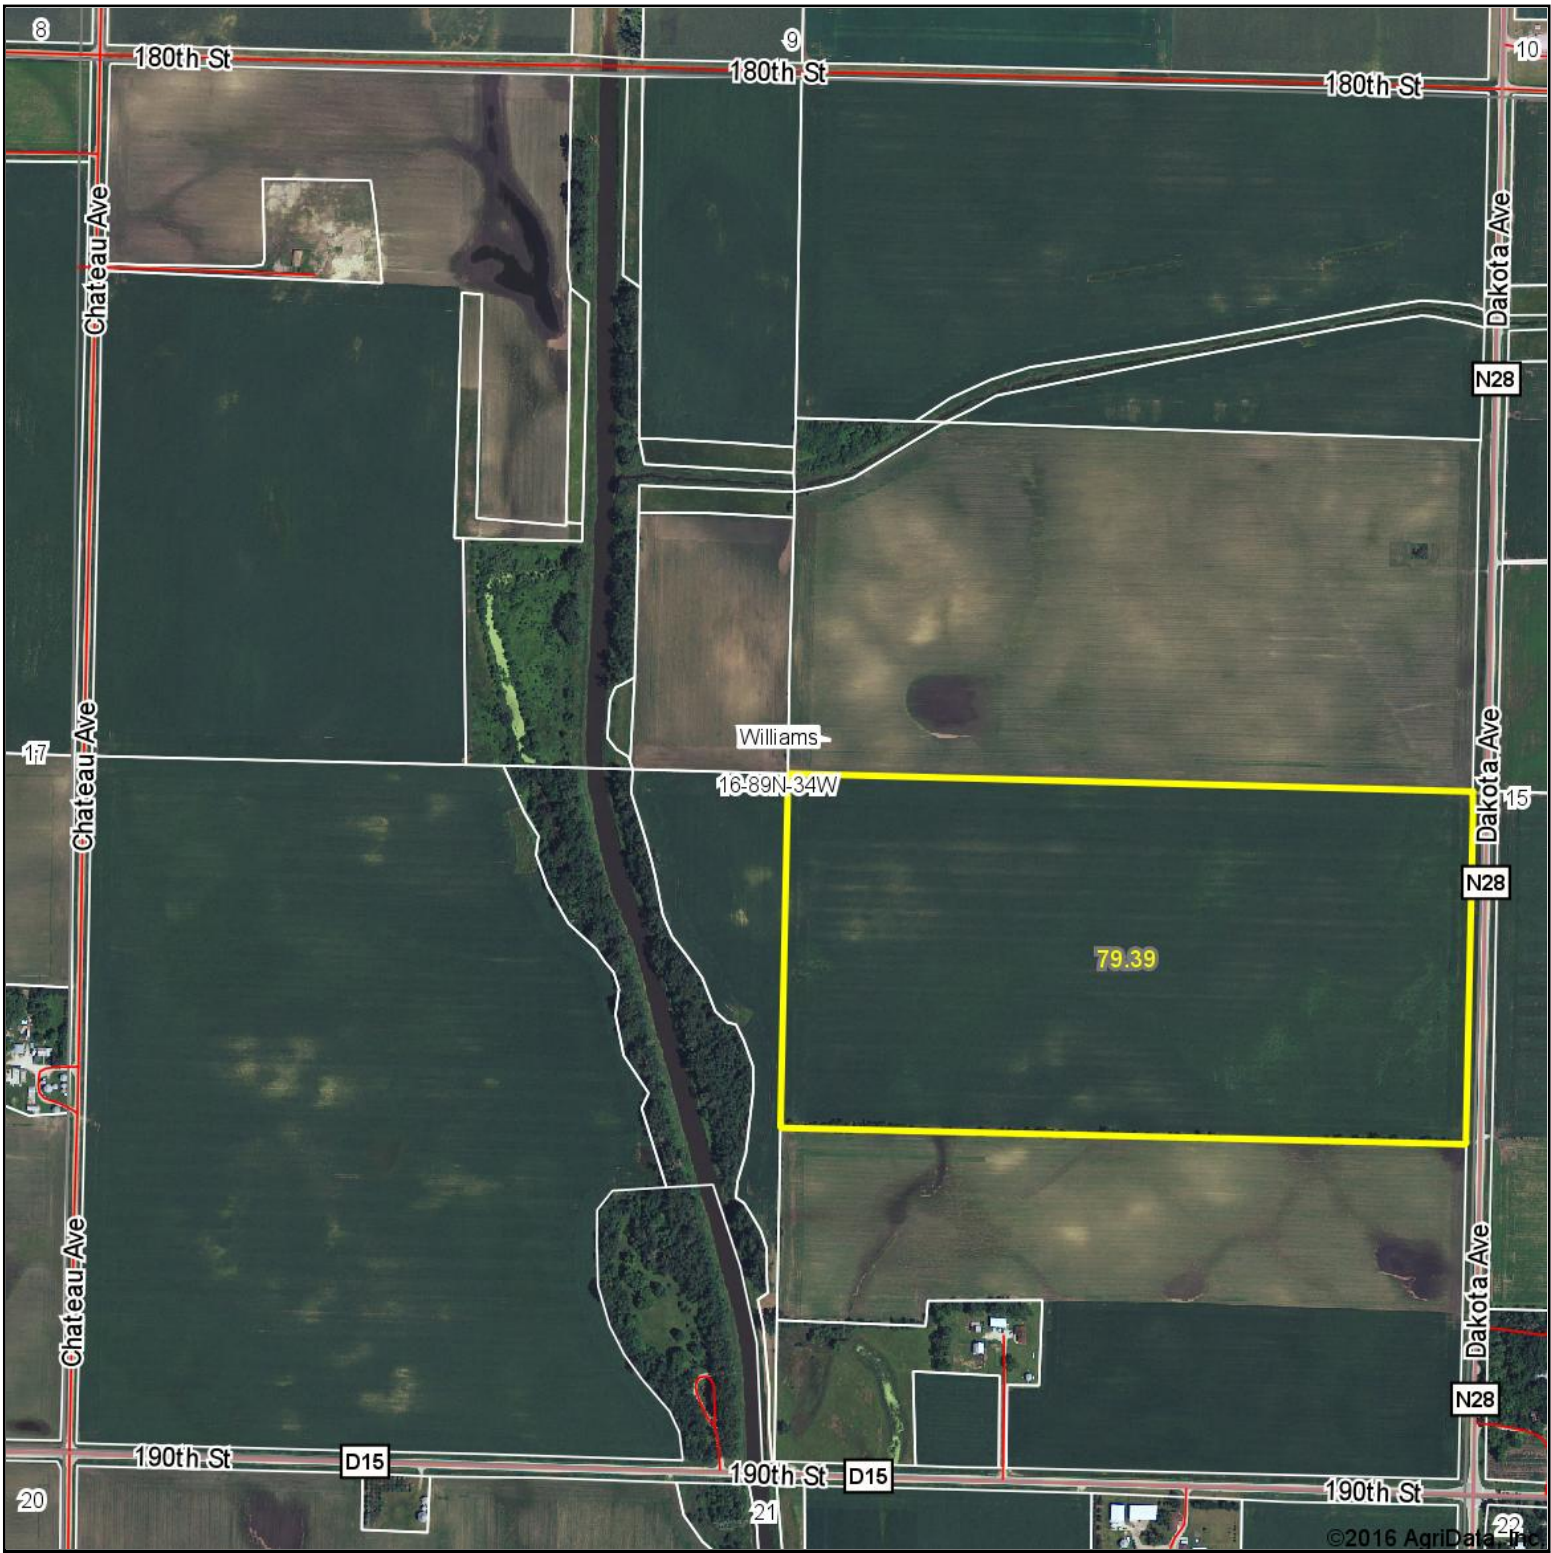

Aerial Map

©2016 AgriData, Inc

& REAL ESTATE, INC
MIDWEST LAND
712-262-3110 MANAGEMENT

map center: 42° 31' 29.64, -94° 51' 54.91

Maps Provided By:

CUSTOMIZED ONLINE MAPPING
© AgriData, Inc. 2016 www.AgriDataInc.com

16-89N-34W
Calhoun County
Iowa

9/12/2016

Field borders provided by Farm Service Agency as of 5/21/2008.