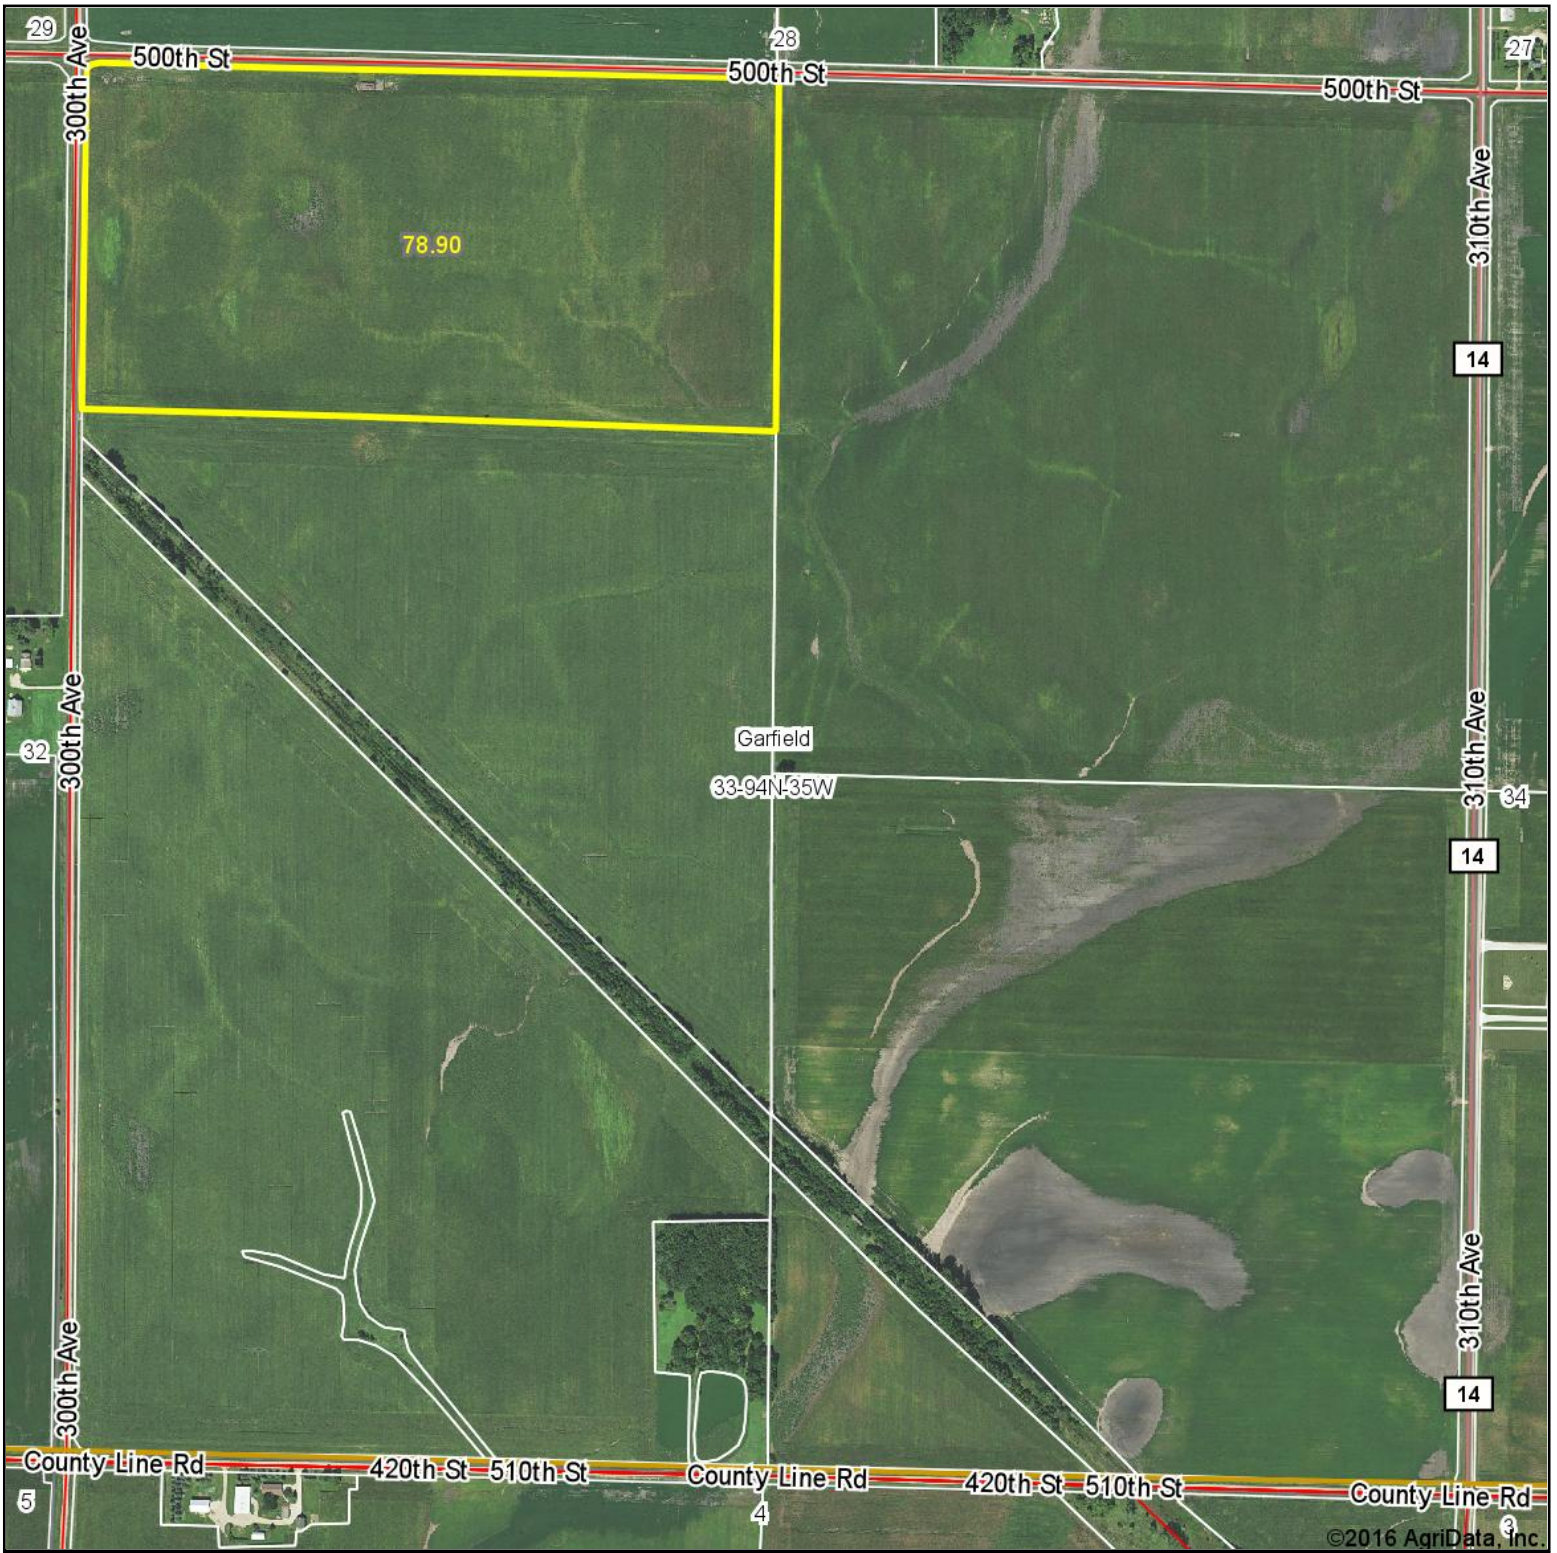

Aerial Map

& REAL ESTATE, INC
MIDWEST LAND
712-262-3110 MANAGEMENT

map center: 42° 55' 1.01, -94° 58' 58.23

Maps Provided By:

CUSTOMIZED ONLINE MAPPING
© AgriData, Inc. 2016 www.AgriDataInc.com

33-94N-35W
Clay County
Iowa