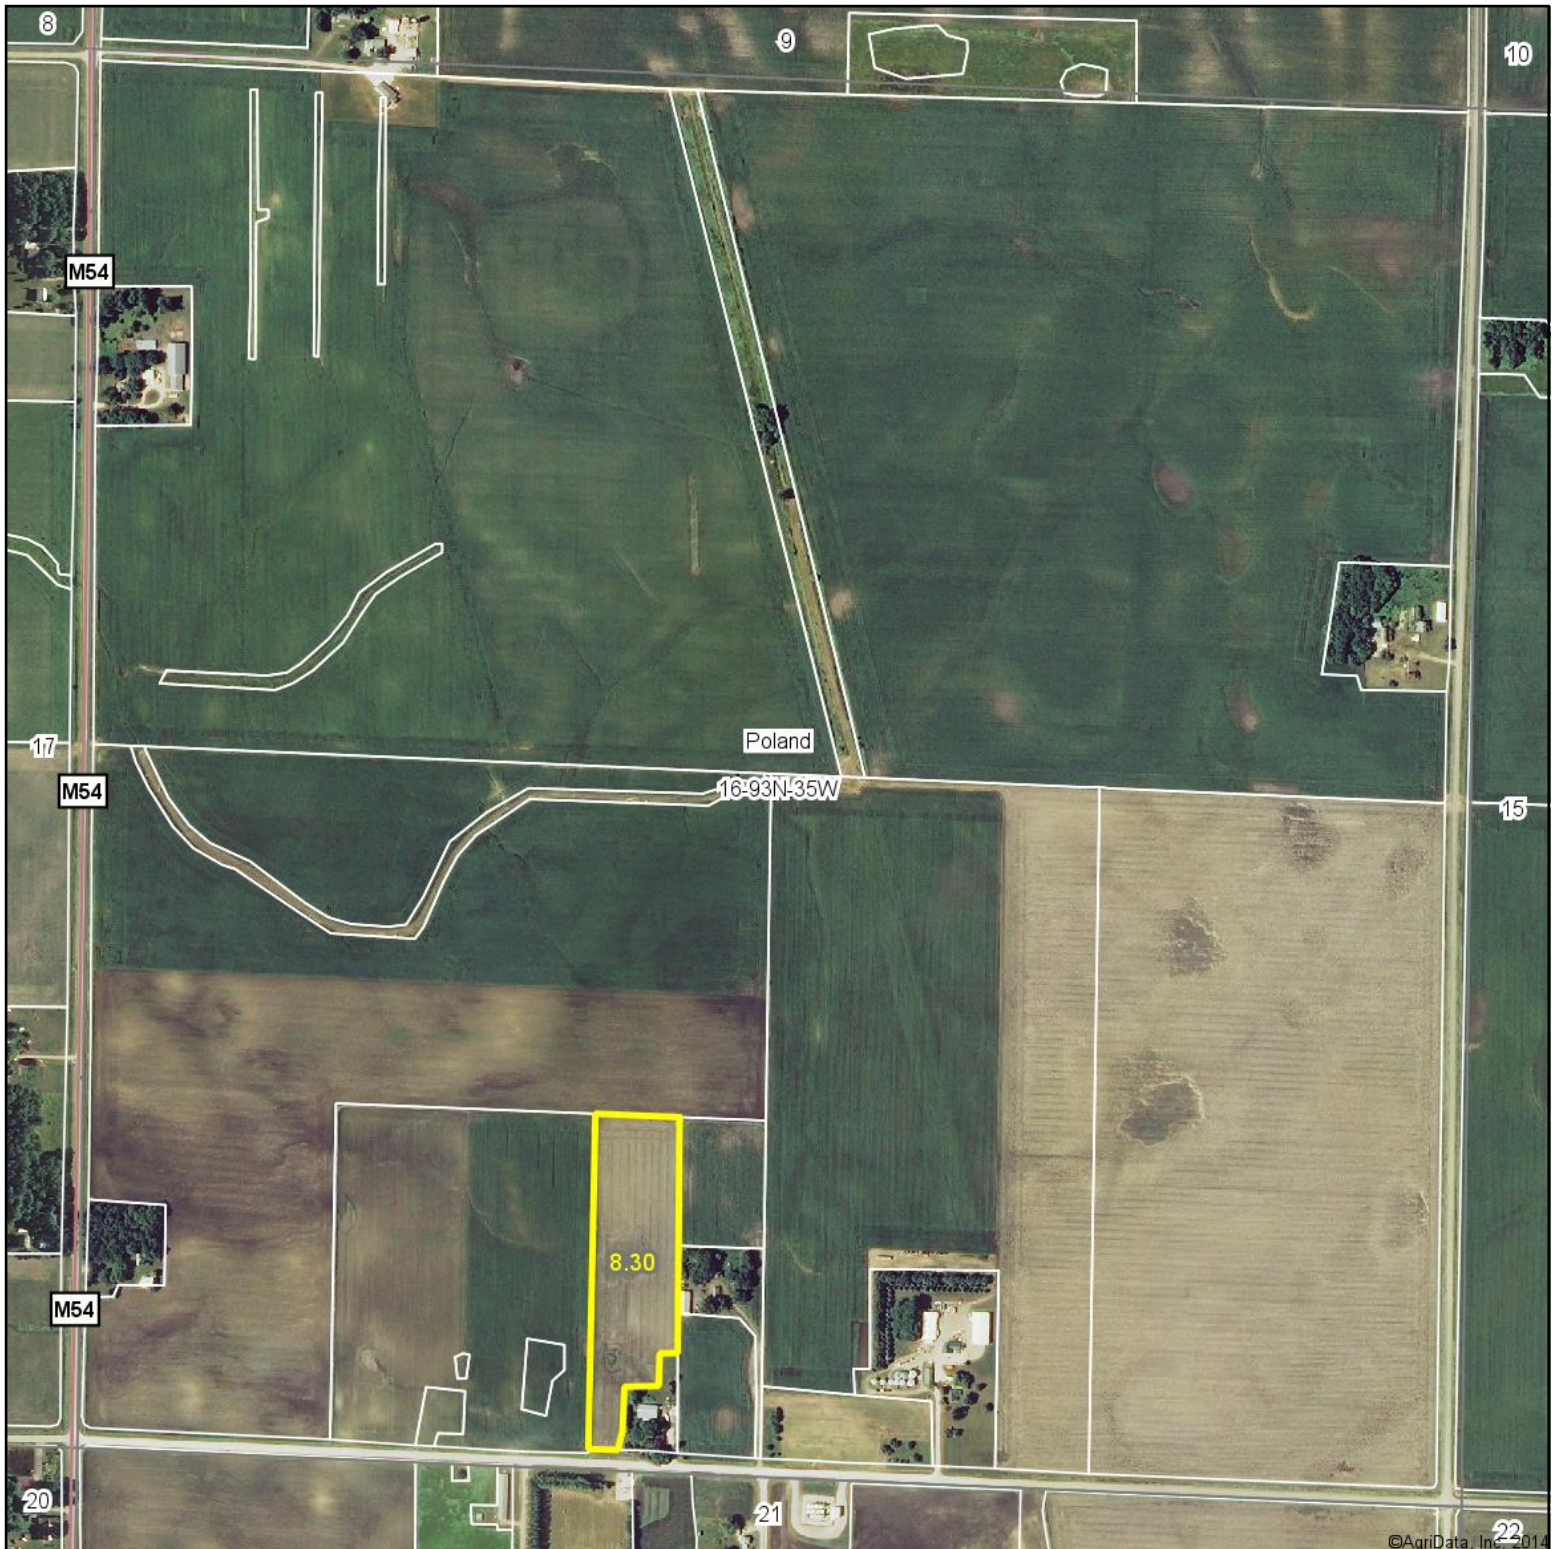

# Aerial Map

©AgriData, Inc. 2014

**MIDWEST LAND**  
712-262-3110 MANAGEMENT

Maps Provided By:  
**surety**  
CUSTOMIZED ONLINE MAPPING  
© AgriData, Inc. 2013 www.AgriDataInc.com

**16-93N-35W**  
**Buena Vista County**  
**Iowa**

map center: 42° 52' 22.35, 94° 58' 58.49

scale: 9712

1/23/2014