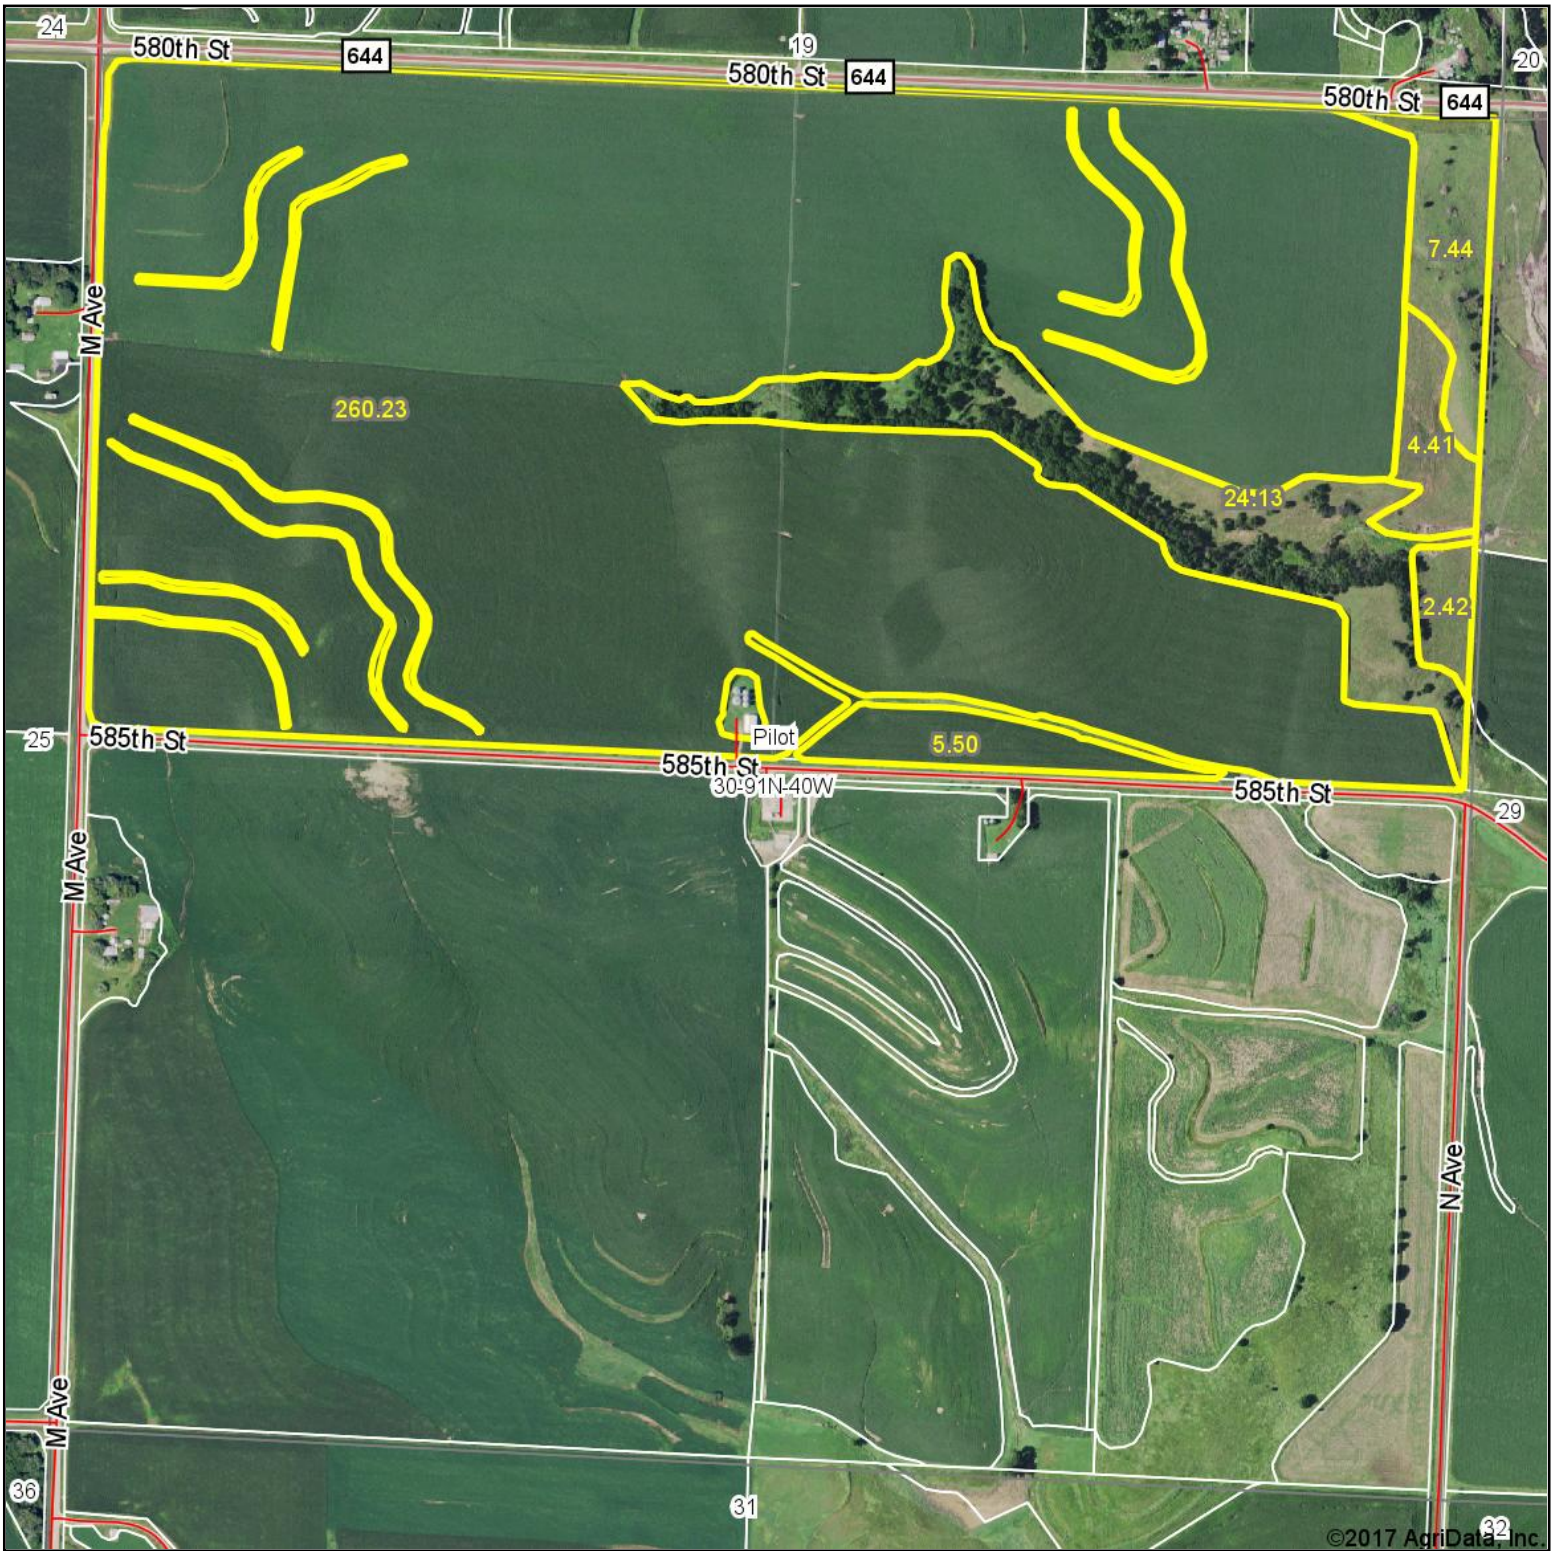

Aerial Map

©2017 AgriData, Inc.

MIDWEST LAND & REAL ESTATE, INC
712-262-3110 MANAGEMENT

map center: 42° 40' 12.5, -95° 36' 48.26

30-91N-40W
Cherokee County
Iowa

6/21/2017

Maps Provided By:
 surety
CUSTOMIZED ONLINE MAPPING
© AgriData, Inc. 2017 www.AgriDataInc.com

Field borders provided by Farm Service Agency as of 5/21/2008.