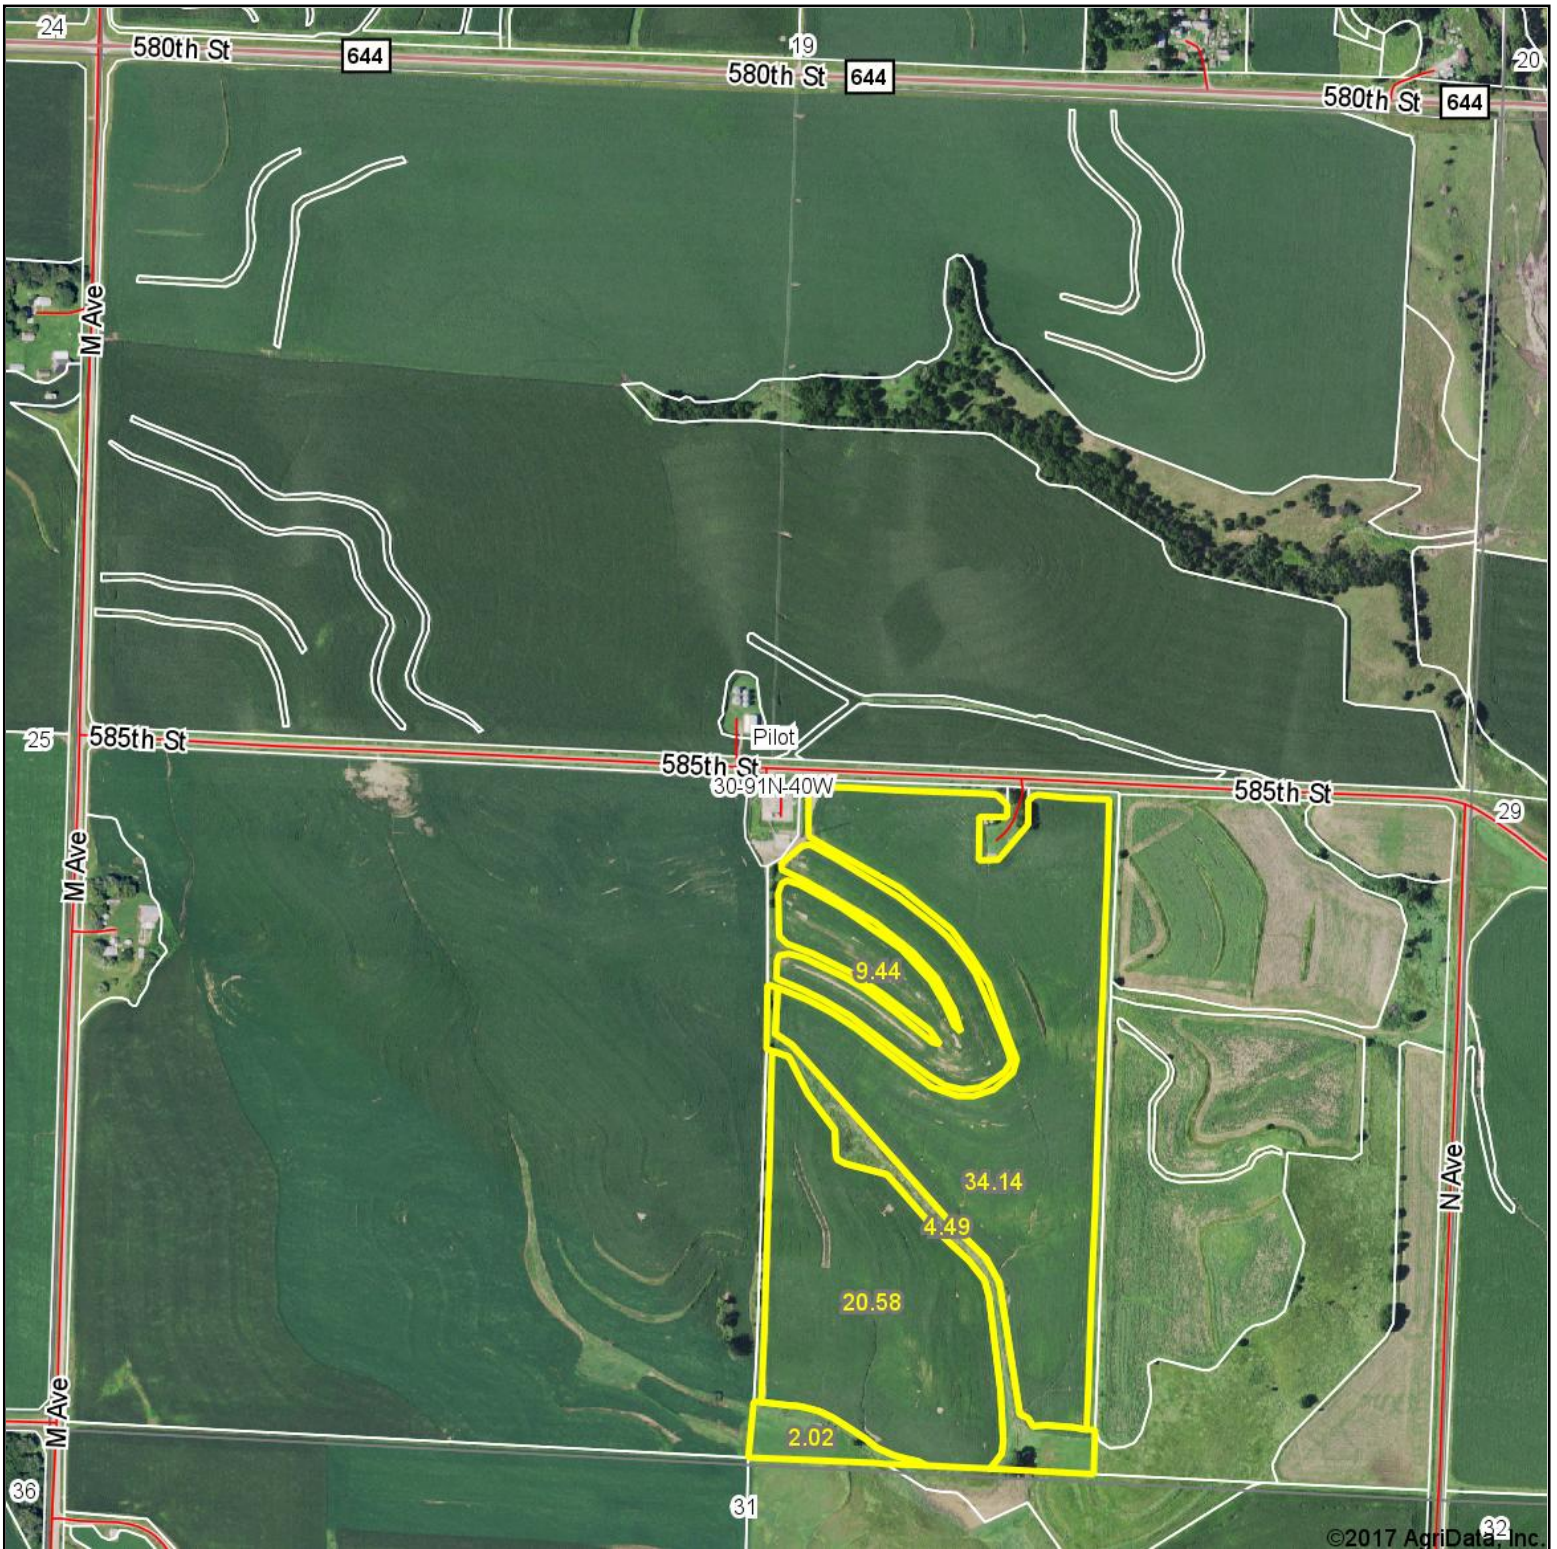

# Aerial Map

©2017 AgriData, Inc.

**MIDWEST LAND**  
& REAL ESTATE, INC  
712-262-3110 MANAGEMENT

map center: 42° 40' 12.5, -95° 36' 48.26

**30-91N-40W**  
**Cherokee County**  
**Iowa**

6/21/2017

Maps Provided By:  
**surety**  
CUSTOMIZED ONLINE MAPPING  
© AgriData, Inc. 2017 www.AgriDataInc.com

Field borders provided by Farm Service Agency as of 5/21/2008.