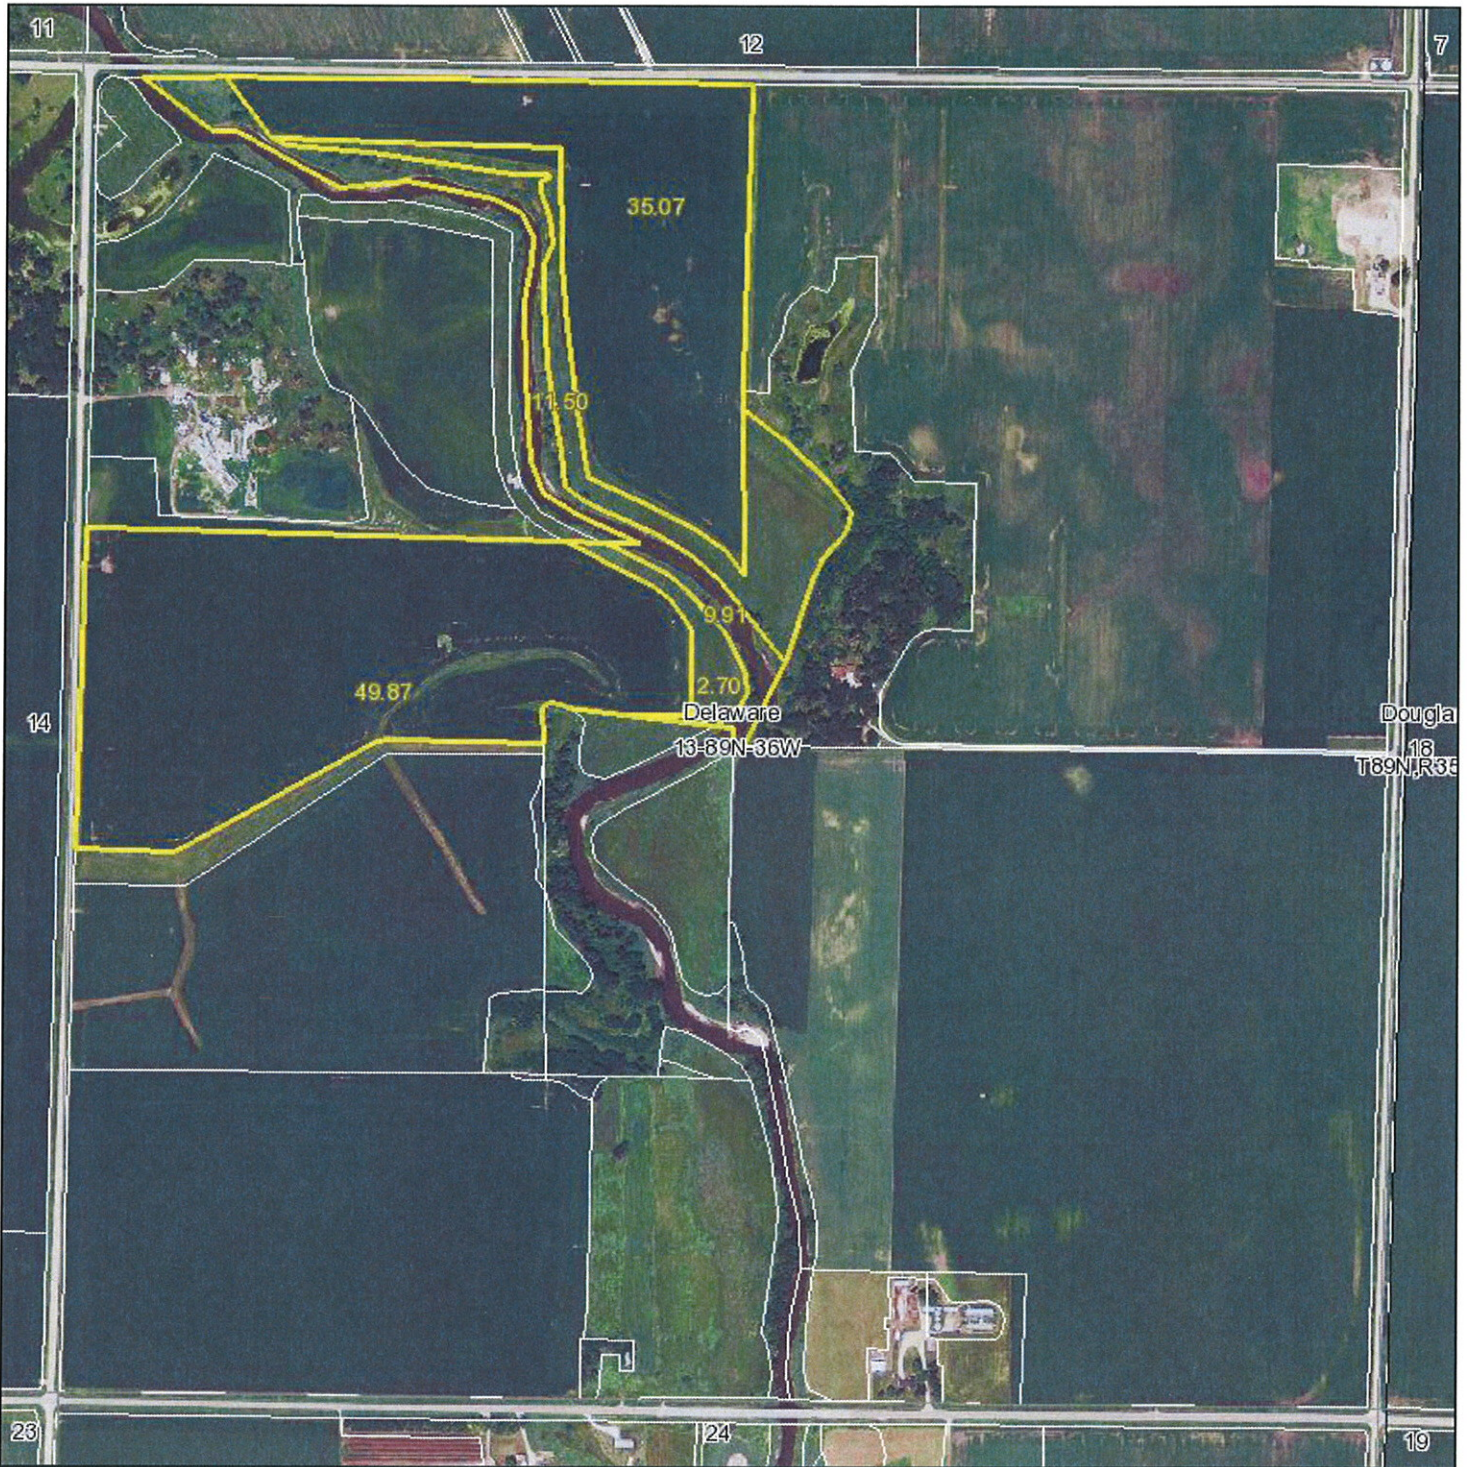

Aerial Map

MIDWEST LAND & REAL ESTATE, INC.
712-262-3110 MANAGEMENT

13-89N-36W
Sac County
Iowa

map center: 42° 31' 31.47, 95° 2' 33.35
scale: 10082

Maps provided by:

©AgriData, Inc. 2012
www.AgriDataInc.com