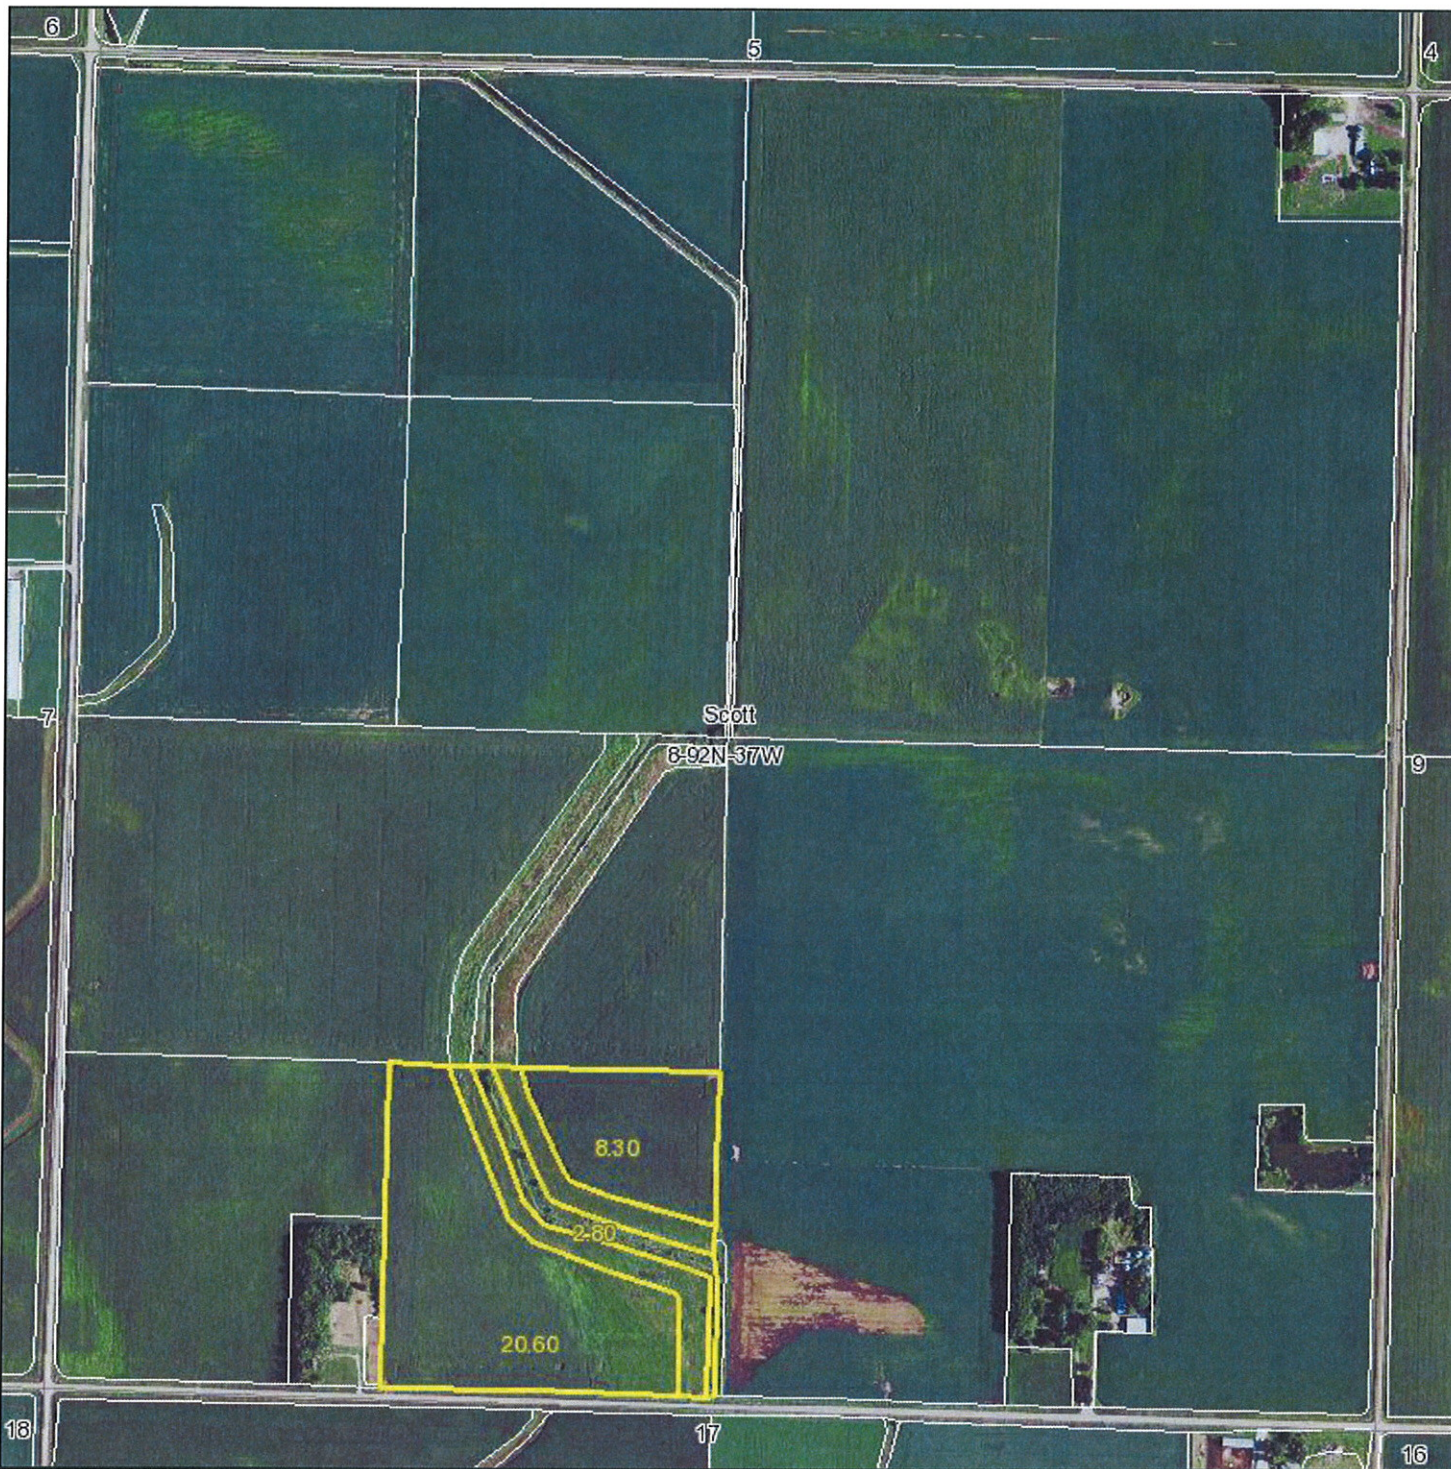

Aerial Map

MIDWEST LAND
712-262-3110 MANAGEMENT

Maps provided by:
surety
CUSTOMIZED ONLINE MAPPING

©AgriData, Inc. 2012
www.AgriDataInc.com

8-92N-37W
Buena Vista County
Iowa

map center: 42° 47' 58.28, 95° 14' 22.6
scale: 10053

3/28/2012

Field borders provided by Farm Service Agency as of 5/21/2008. Aerial photography provided by Aerial Photography Field Office.