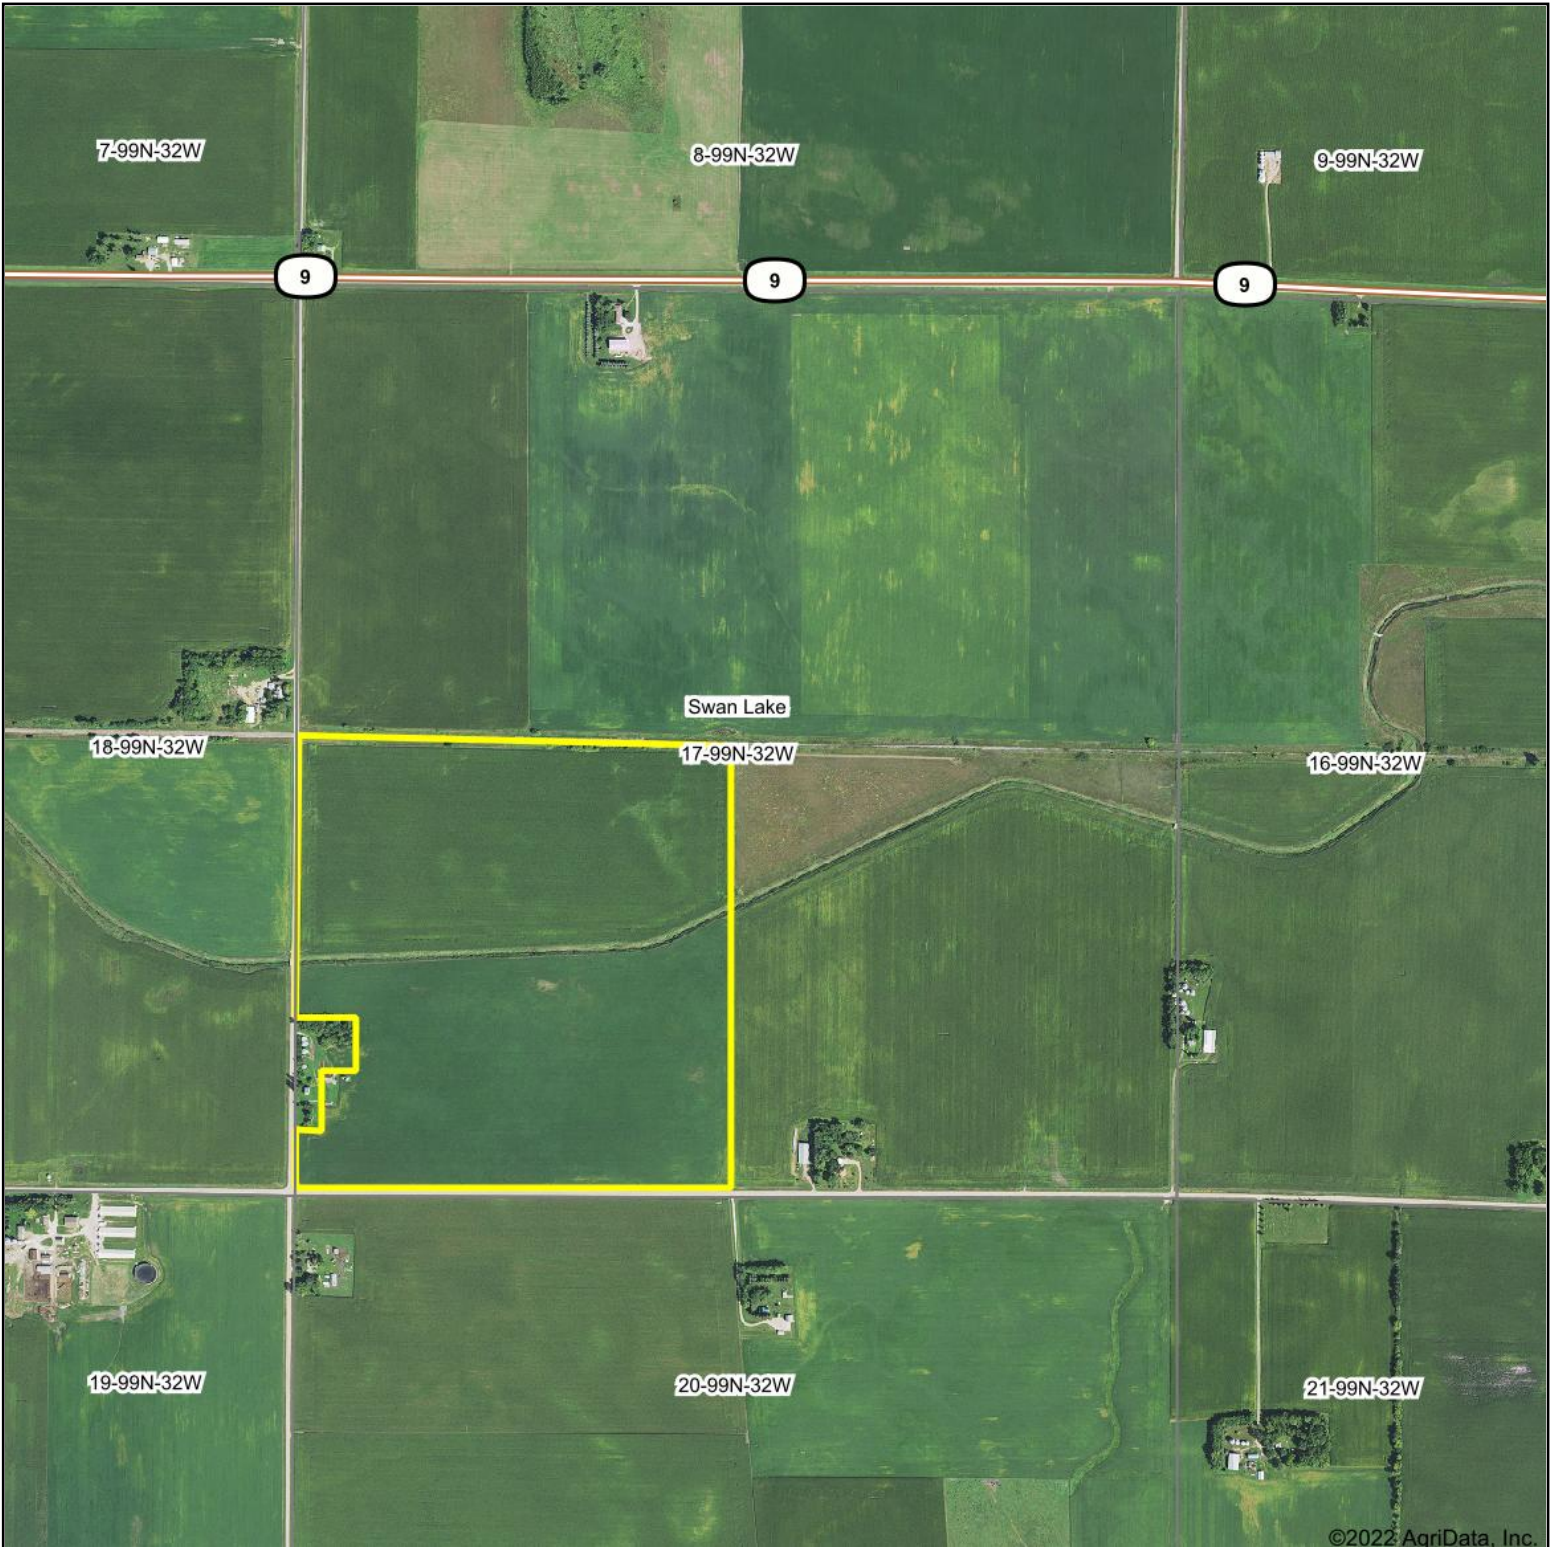

Aerial Map

©2022 AgriData, Inc.

& REAL ESTATE, INC
MIDWEST LAND
712-262-3110 MANAGEMENT

Map Center: 43° 23' 31.12, -94° 38' 58.31

17-99N-32W
Emmet County
Iowa

10/6/2022

Maps Provided By:
 **surety**
CUSTOMIZED ONLINE MAPPING
© AgriData, Inc. 2021 www.AgriDataInc.com