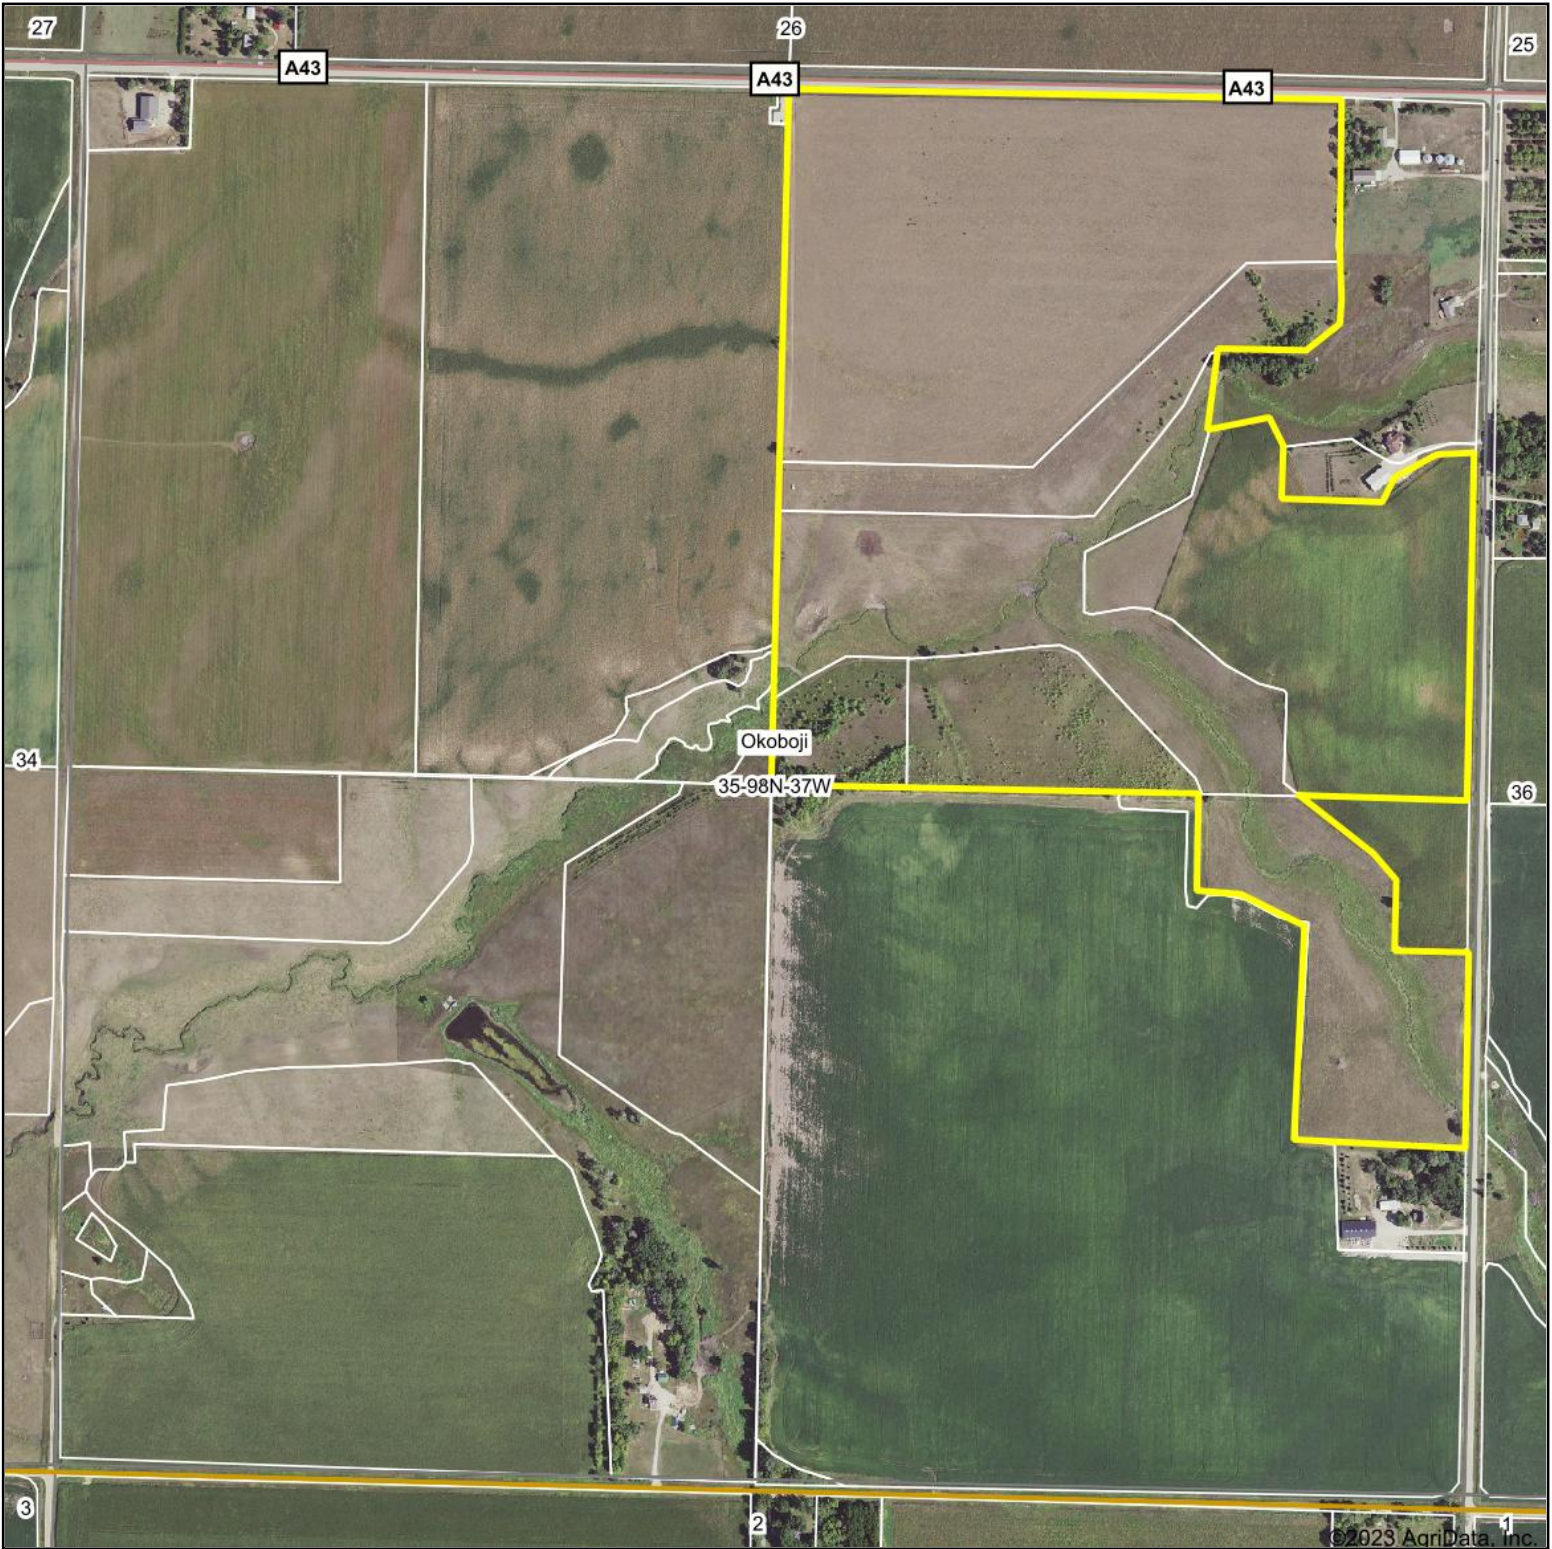

Aerial Map

& REAL ESTATE, INC
MIDWEST LAND
712-262-3110 MANAGEMENT

Map Center: 43° 15' 46.06, -95° 10' 48.11

35-98N-37W
Dickinson County
Iowa

4/27/2023

Maps Provided By:
 **surety**
CUSTOMIZED ONLINE MAPPING
© AgriData, Inc. 2023 www.AgriDataInc.com

Field borders provided by Farm Service Agency as of 5/21/2008.