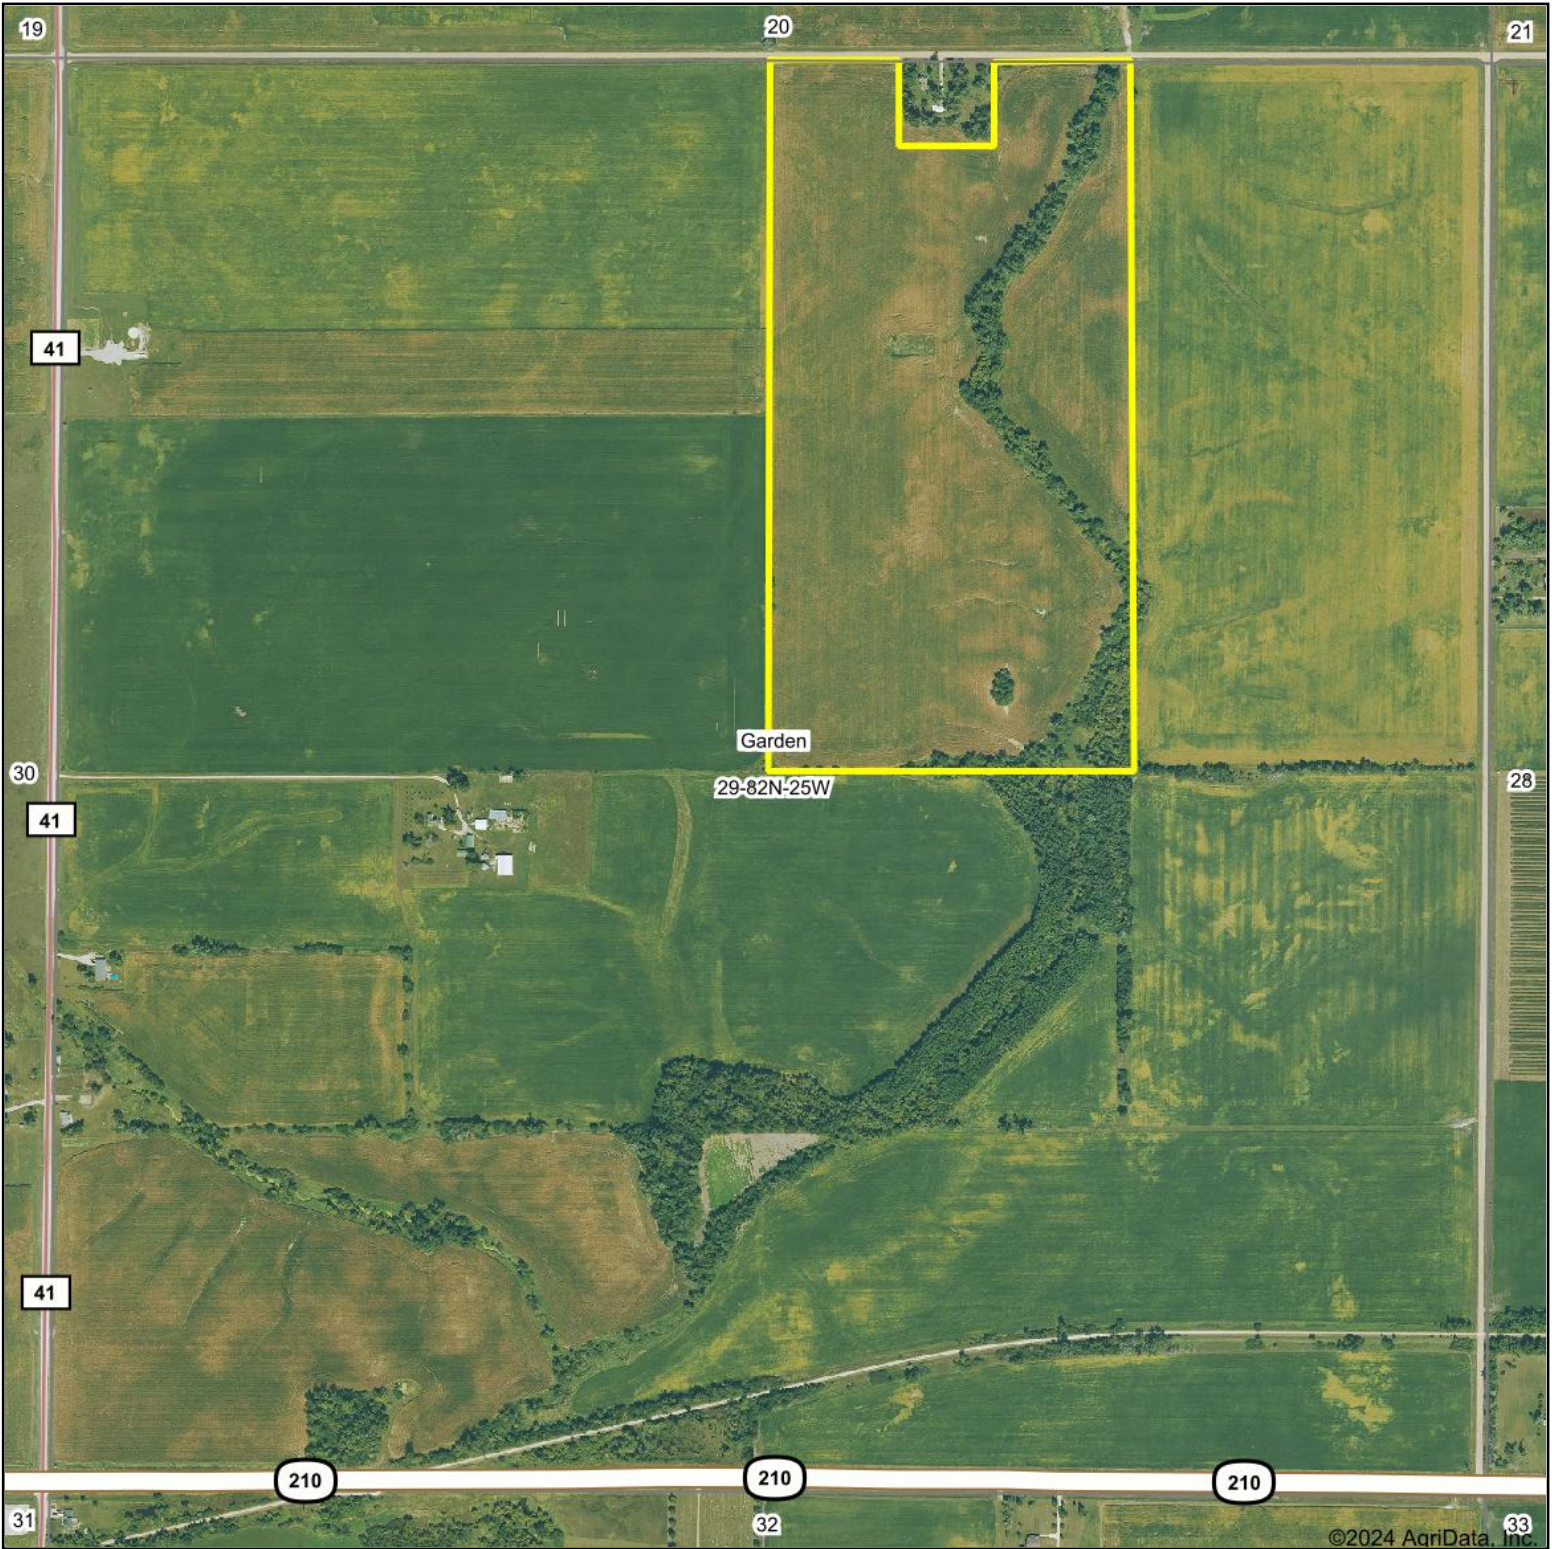

Aerial Map

©2024 AgriData, Inc.

& REAL ESTATE, INC
MIDWEST LAND
712-262-3110 MANAGEMENT

Boundary Center: 41° 53' 20.02, -93° 46' 59.66

29-82N-25W
Boone County
Iowa

Maps Provided By:
 **surety**
CUSTOMIZED ONLINE MAPPING
© AgriData, Inc. 2023 www.AgriDataInc.com