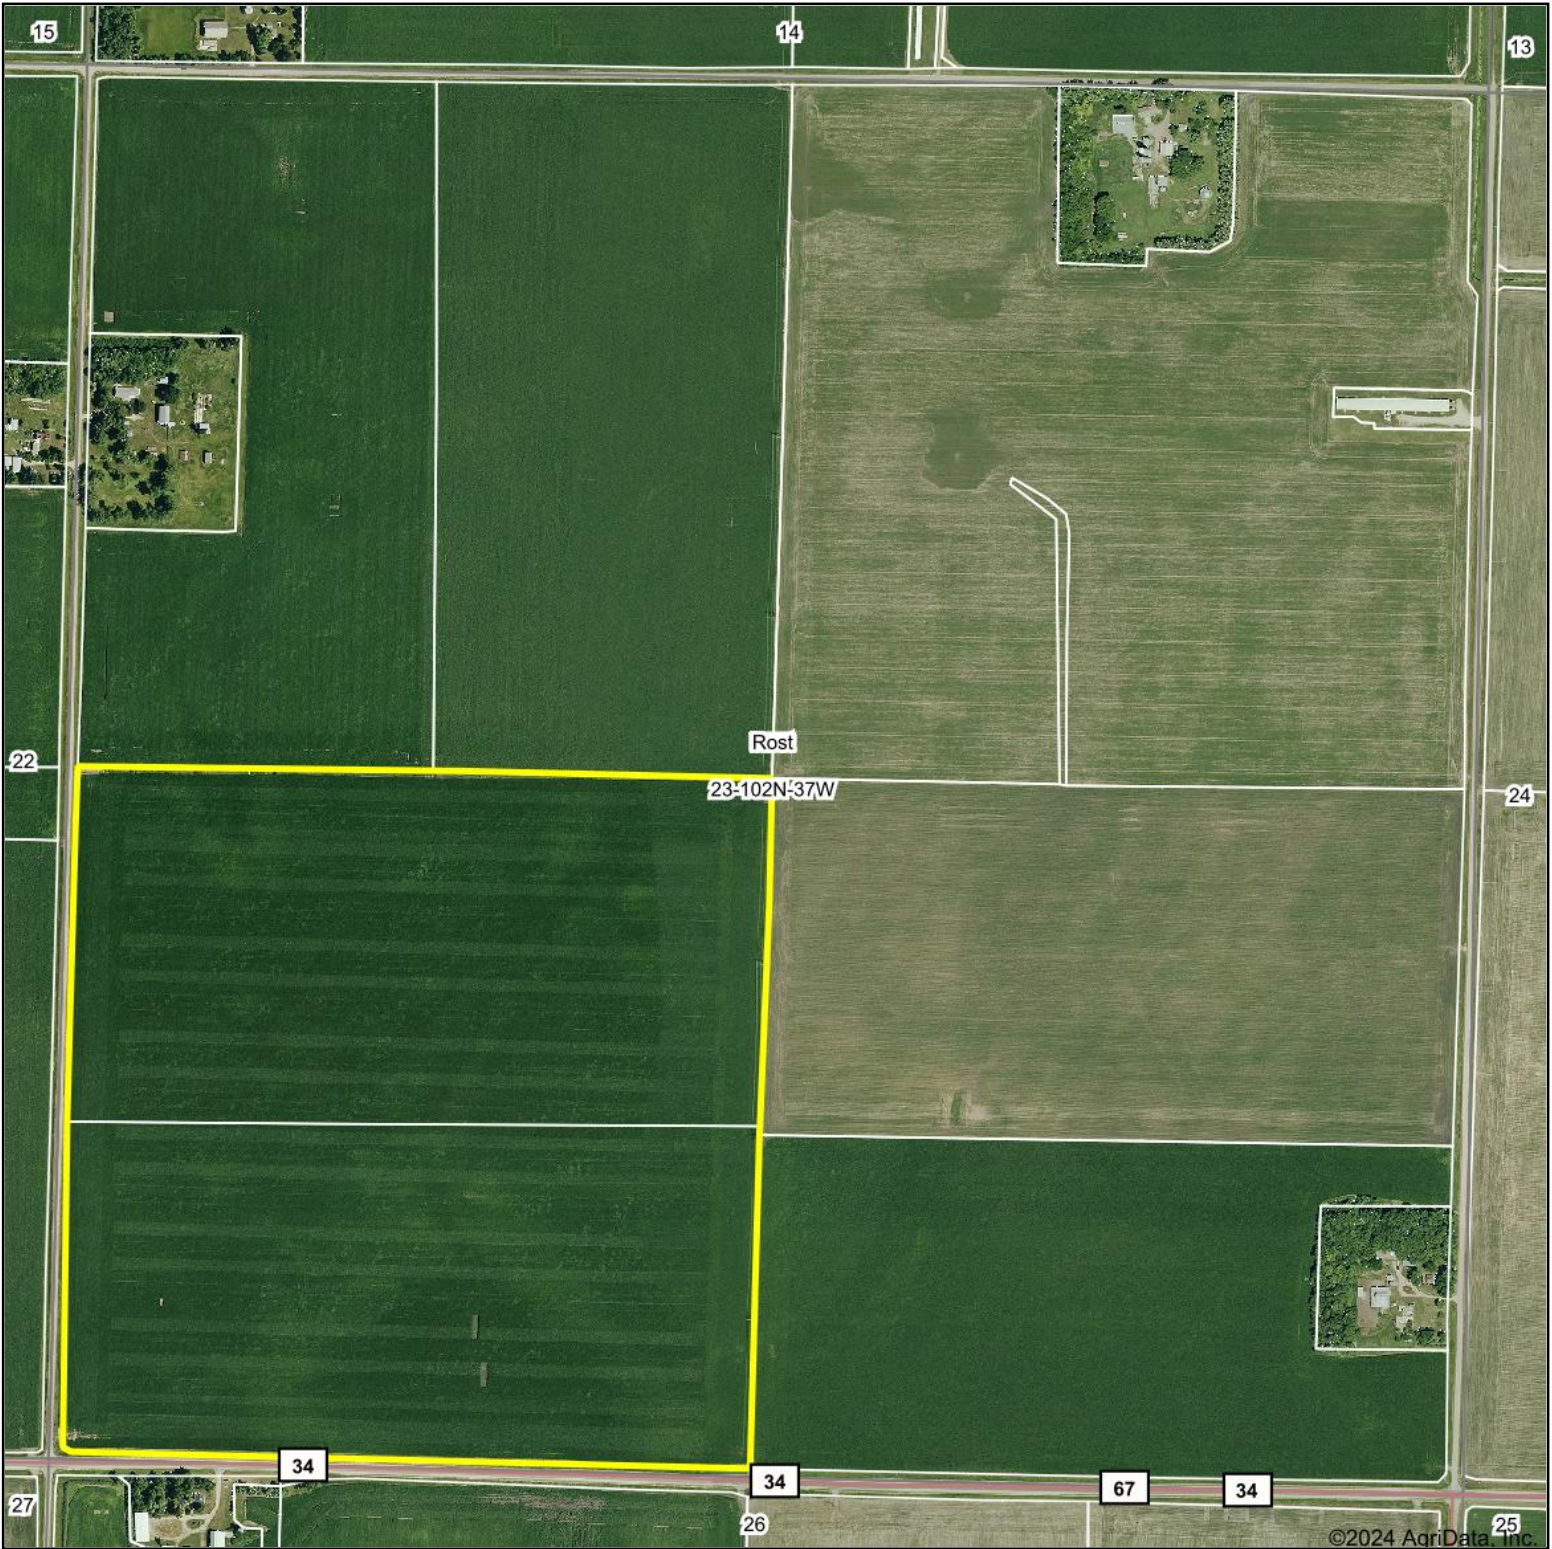

Aerial Map

& REAL ESTATE, INC
MIDWEST LAND
712-262-3110 MANAGEMENT

Boundary Center: 43° 37' 13.84, -95° 14' 59.58

0ft 826ft 1653ft

23-102N-37W
Jackson County
Minnesota

Maps Provided By:
 **surety**
CUSTOMIZED ONLINE MAPPING
© AgriData, Inc. 2023 www.AgriDataInc.com

7/29/2024

Field borders provided by Farm Service Agency as of 5/21/2008.