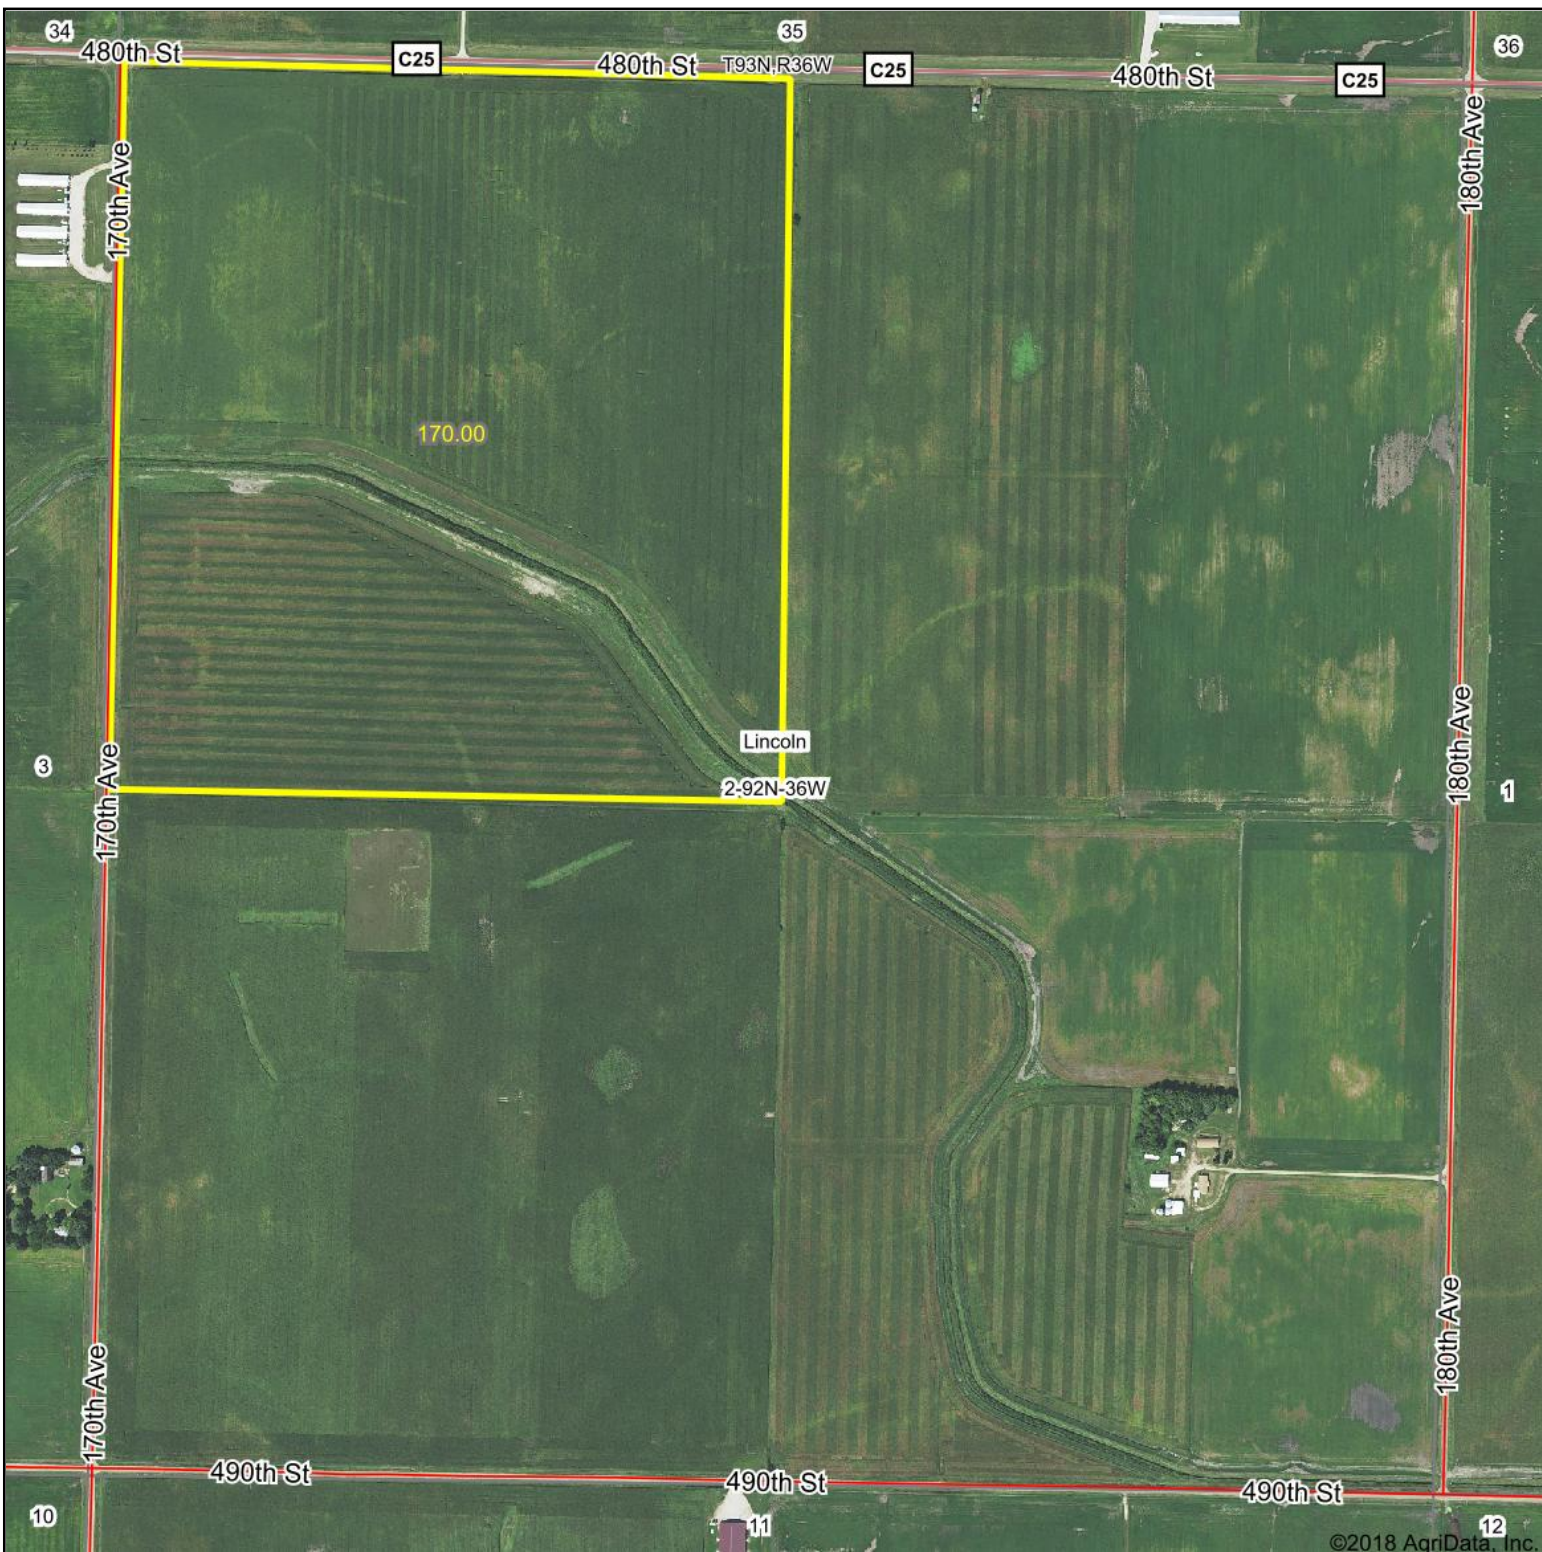

Aerial Map

©2018 AgriData, Inc.

MIDWEST LAND & REAL ESTATE, INC
712-262-3110 MANAGEMENT

map center: 42° 48' 51.61, -95° 3' 46.65

2-92N-36W
Buena Vista County
Iowa

Maps Provided By:

CUSTOMIZED ONLINE MAPPING
© AgriData, Inc. 2018 www.AgriDataInc.com