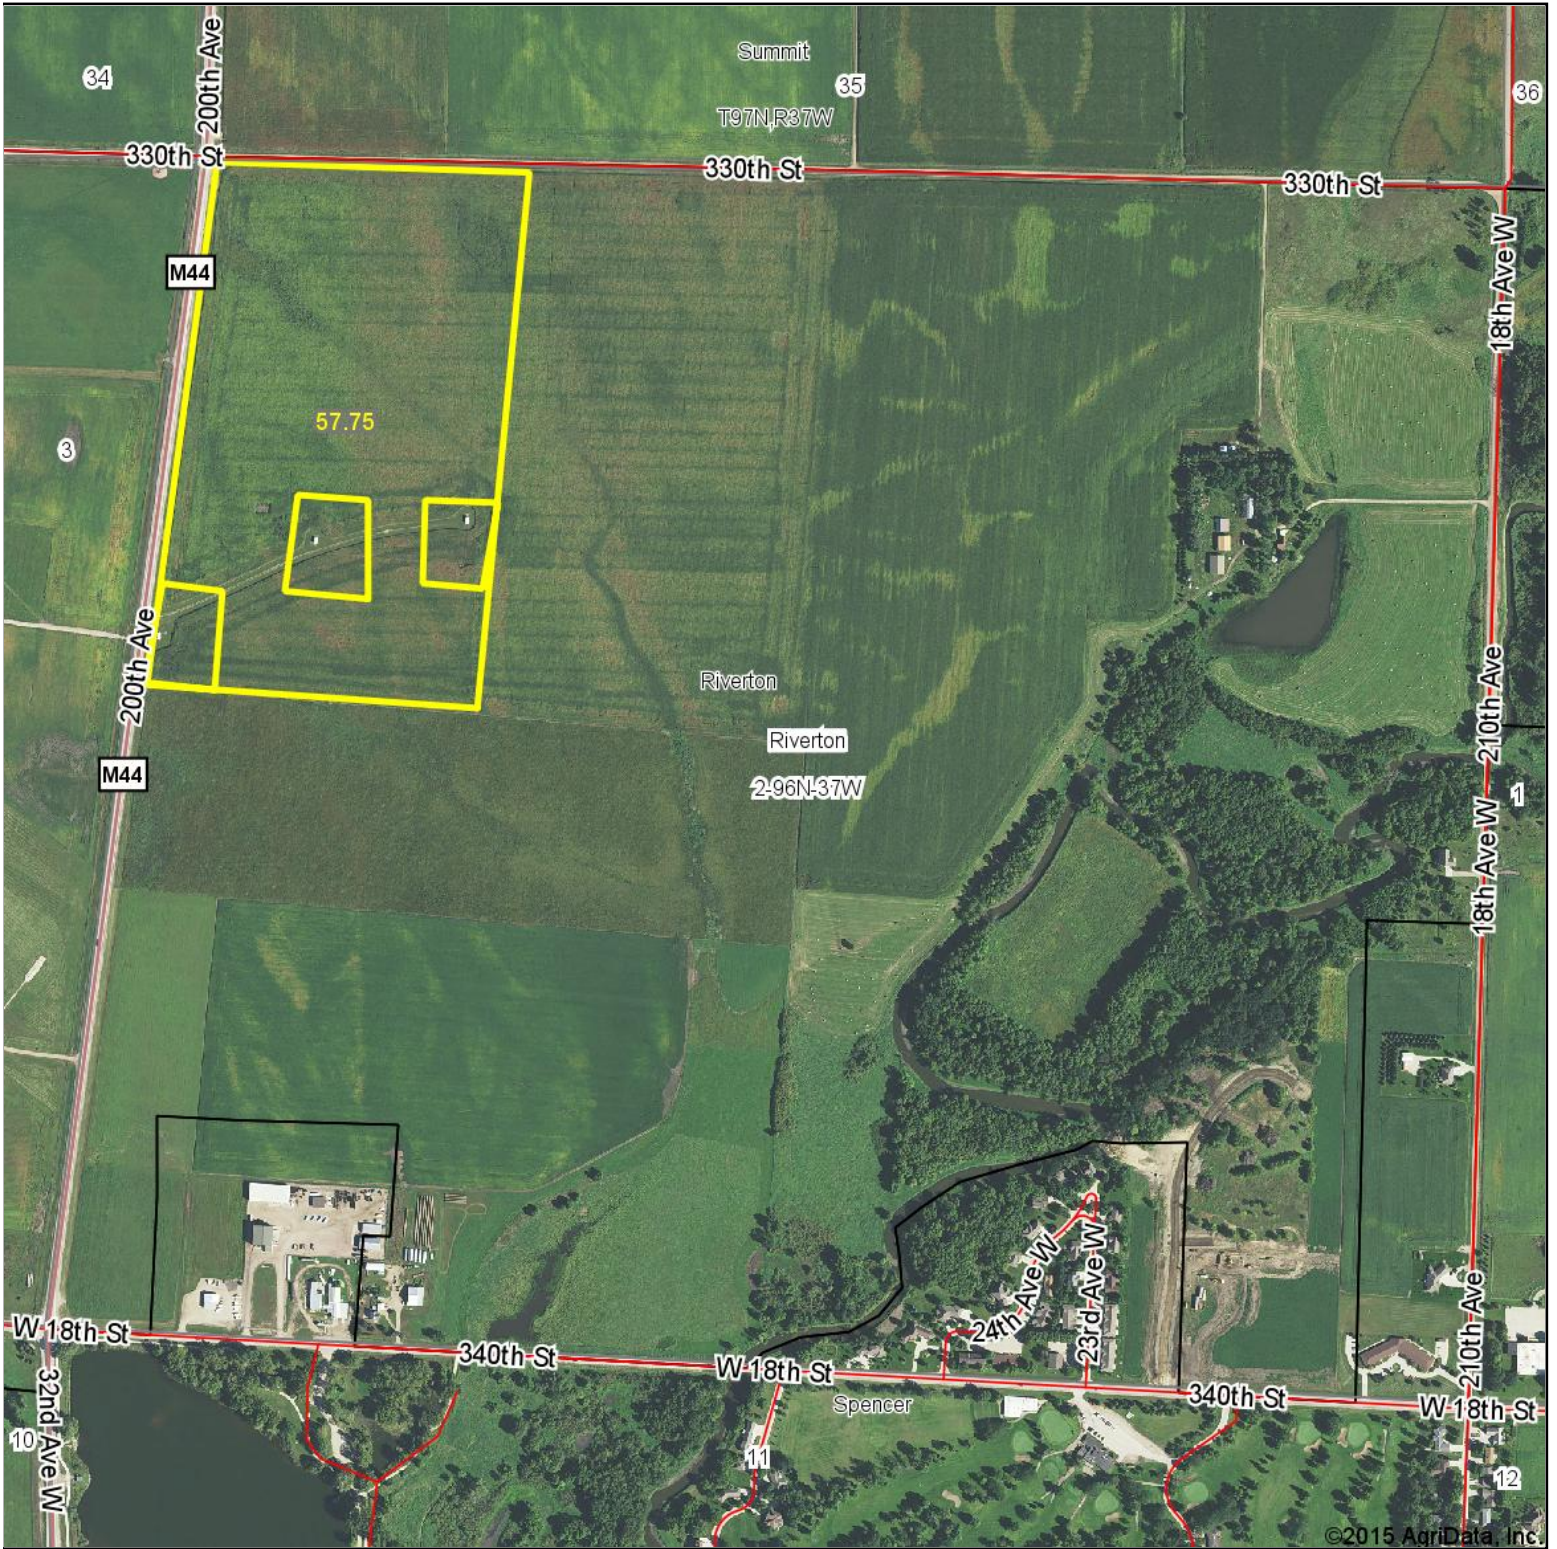

Aerial Map

& REAL ESTATE, INC
MIDWEST LAND
712-262-3110 MANAGEMENT

Maps Provided By:

CUSTOMIZED ONLINE MAPPING
© AgriData, Inc. 2015 www.AgriDataInc.com

2-96N-37W
Clay County
Iowa

map center: 43° 9' 44.85, 95° 10' 52.14
scale: 10344