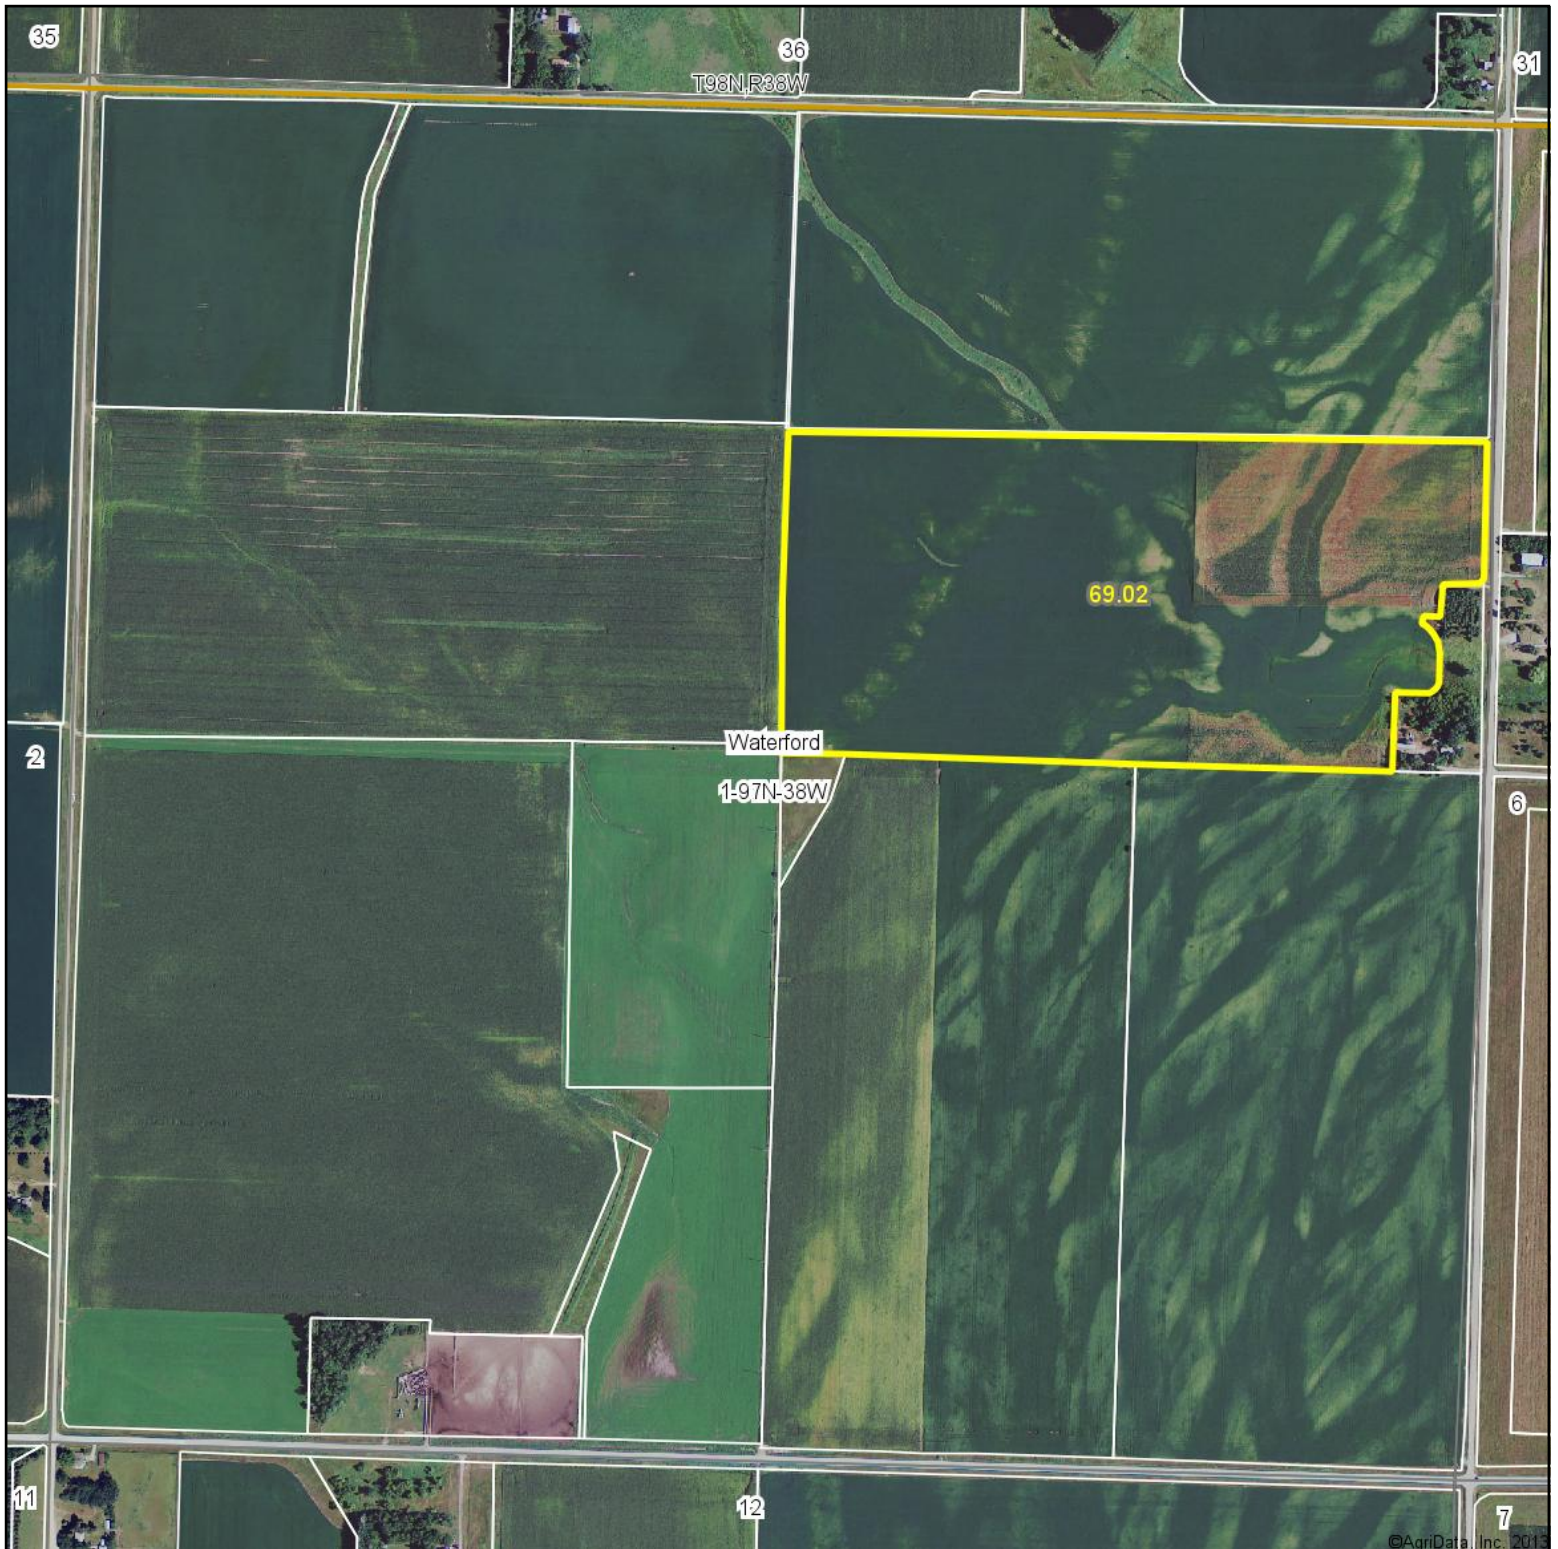

# Aerial Map

MIDWEST LAND & REAL ESTATE, INC.  
712-262-3110 MANAGEMENT

Maps Provided By:  
 **surety**  
CUSTOMIZED ONLINE MAPPING  
© AgriData, Inc. 2013 www.AgriDataInc.com

**1-97N-38W**  
**Clay County**  
**Iowa**

map center: 43° 14' 54.51, 95° 16' 45.16  
scale: 9473

11/25/2013