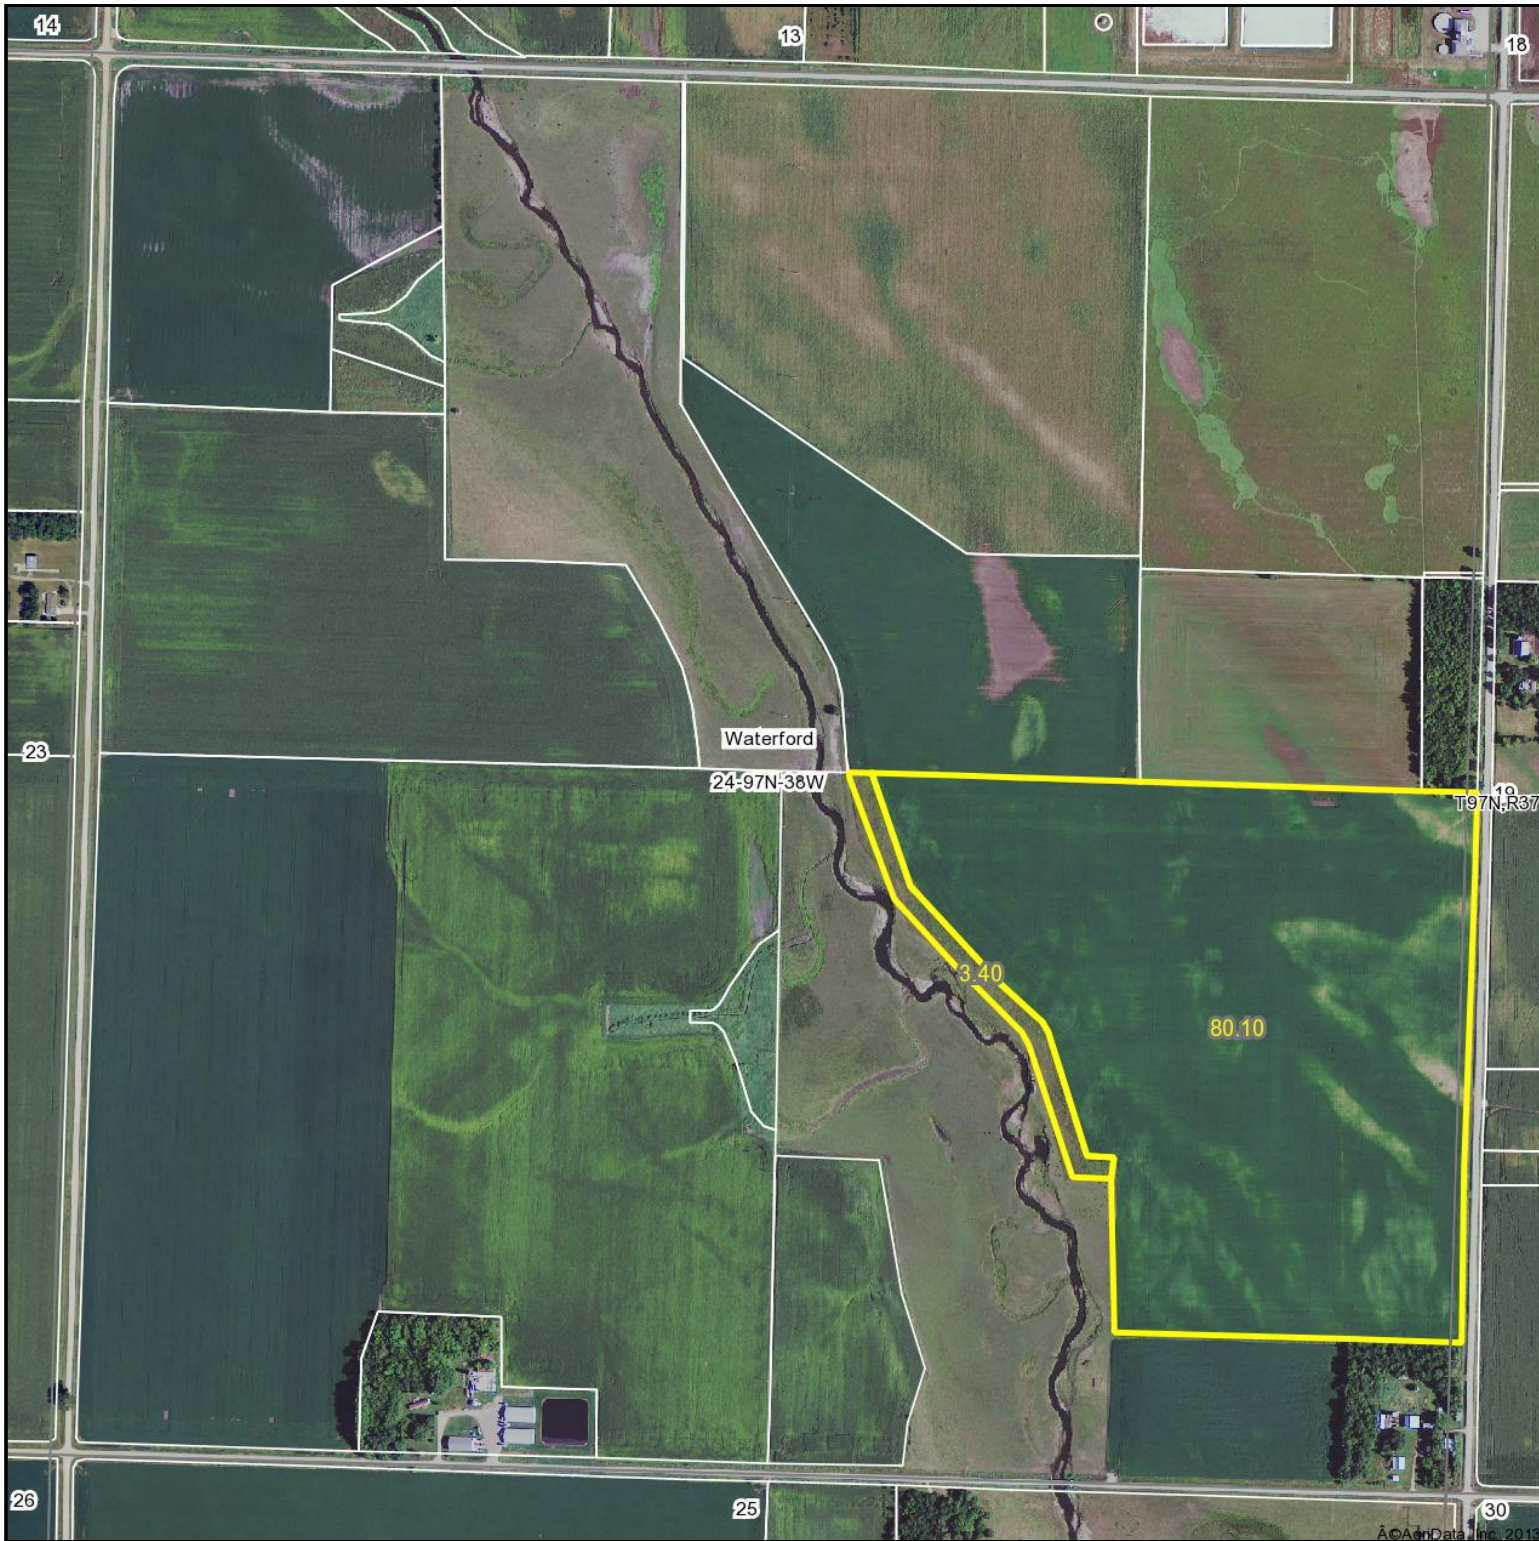

Aerial Map

MIDWEST LAND
712-262-3110 MANAGEMENT

Maps provided by:

©AgriData, Inc. 2012

www.AgriDataInc.com

24-97N-38W
Clay County
Iowa

map center: 43° 12' 19.13, 95° 16' 45.52

scale: 8767