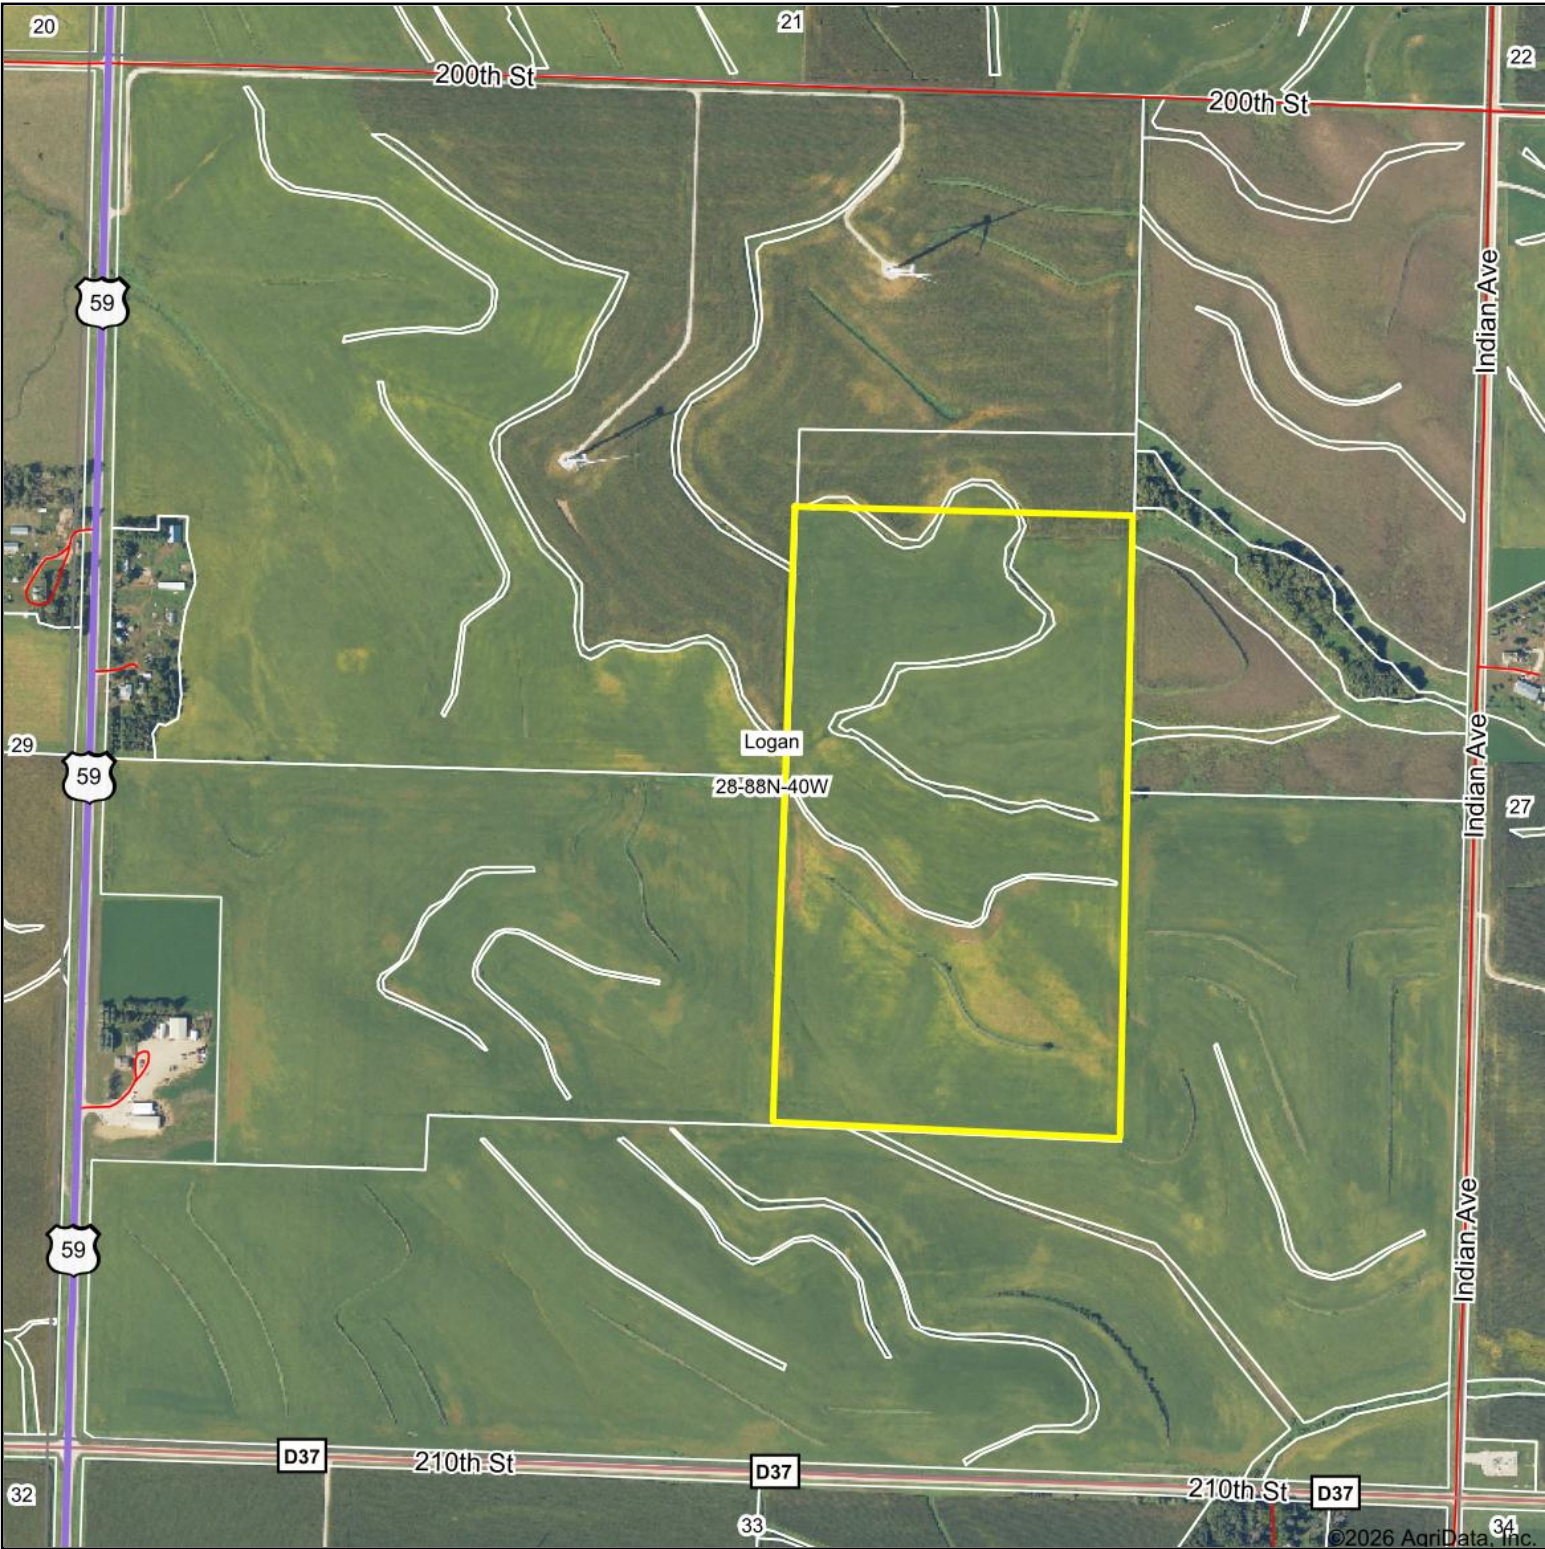

Aerial Map

©2026 AgriData, Inc.

MIDWEST LAND
MANAGEMENT
712-262-3110

Boundary Center: 42° 24' 22.32, -95° 30' 17.37

28-88N-40W
Ida County
Iowa

Maps Provided By:
surety
CUSTOMIZED ONLINE MAPPING
© AgriData, Inc. 2025 www.AgriDataInc.com

2/10/2026

Field borders provided by Farm Service Agency as of 5/21/2008.