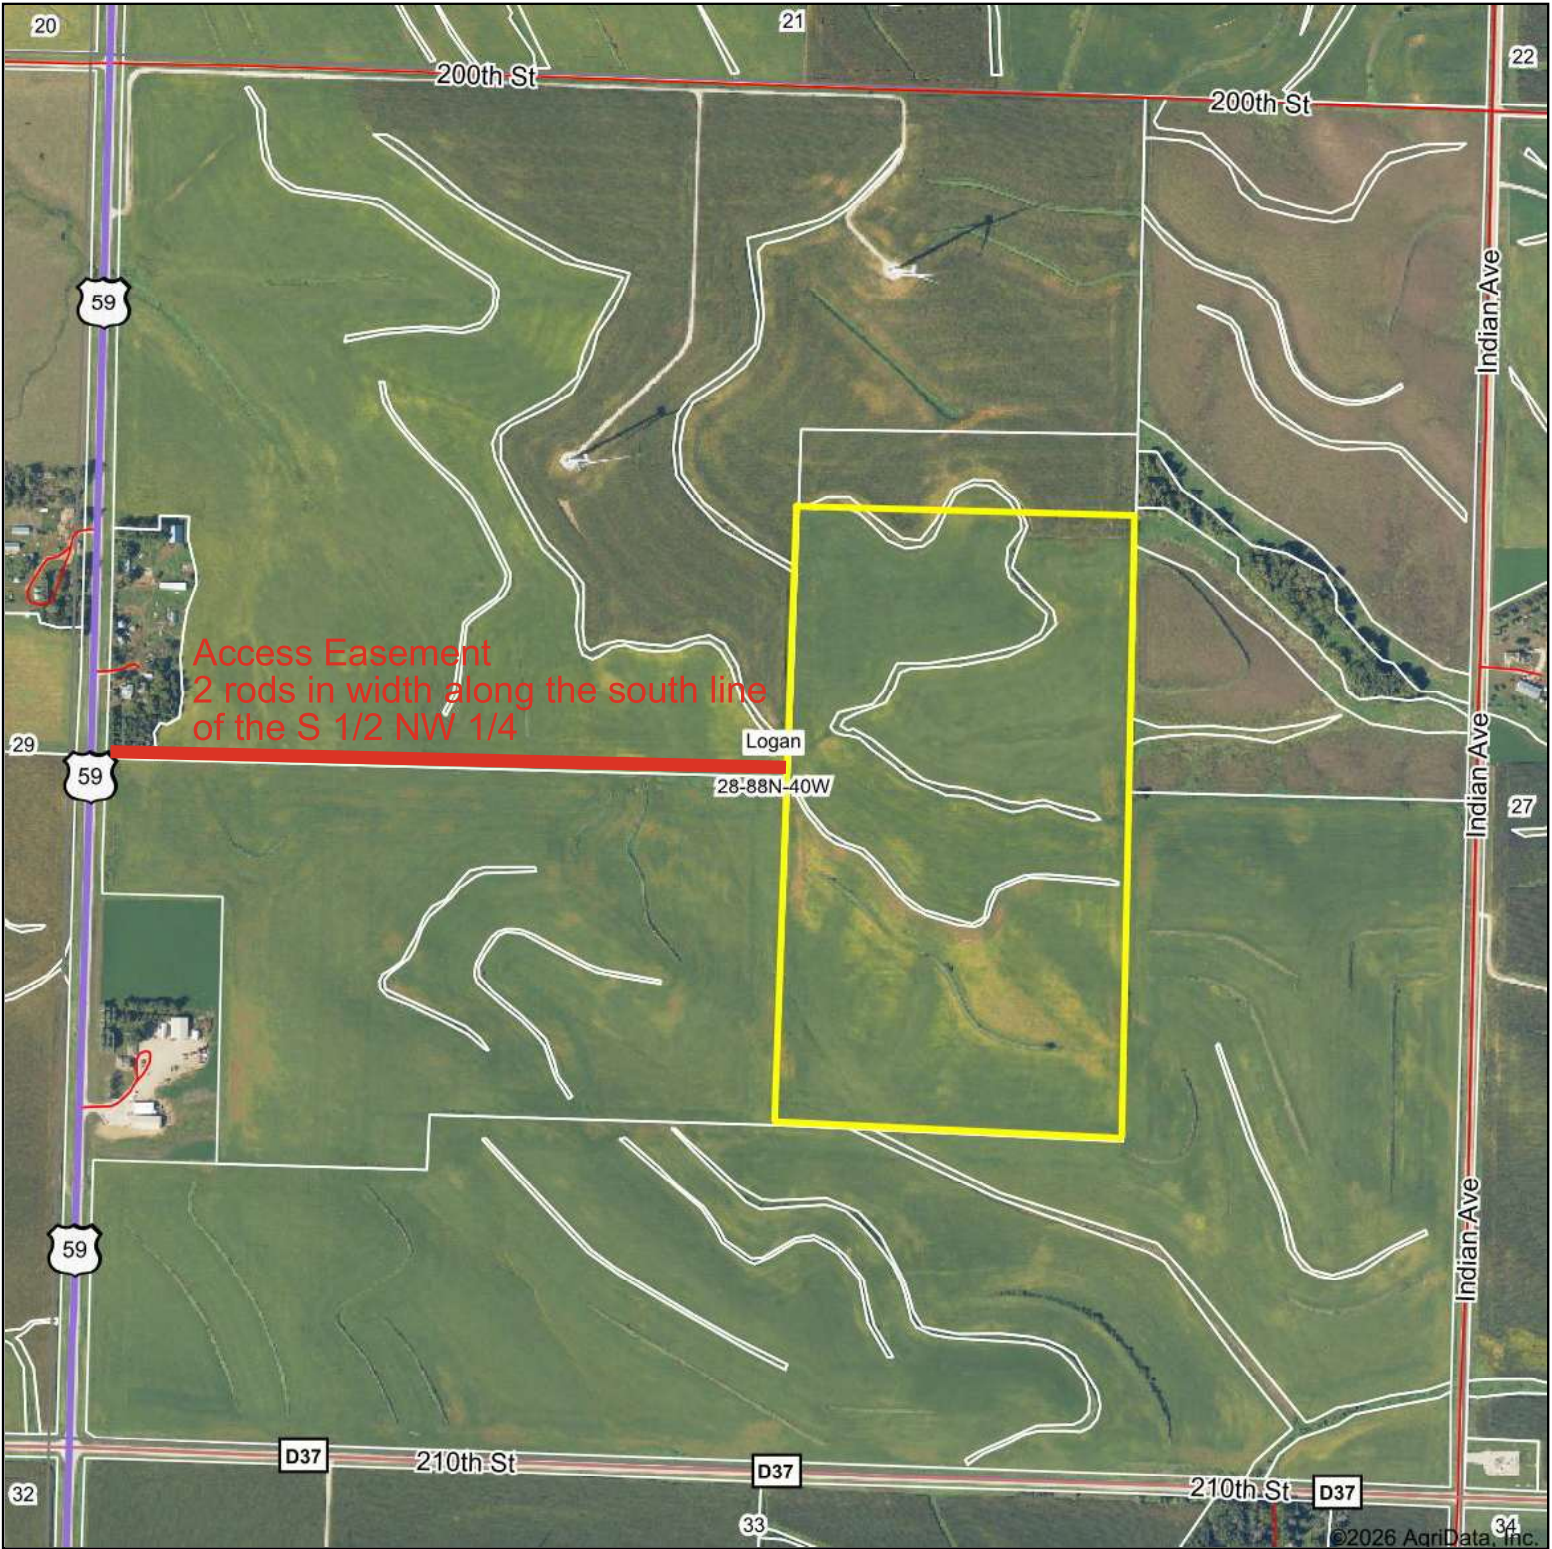

# Aerial Map

©2026 AgriData, Inc.

**MIDWEST LAND**  
MANAGEMENT  
712-262-3110

Boundary Center: 42° 24' 22.32, -95° 30' 17.37

**28-88N-40W**  
**Ida County**  
**Iowa**

Maps Provided By:  
**surety**  
CUSTOMIZED ONLINE MAPPING  
© AgriData, Inc. 2025 www.AgriDataInc.com

2/10/2026