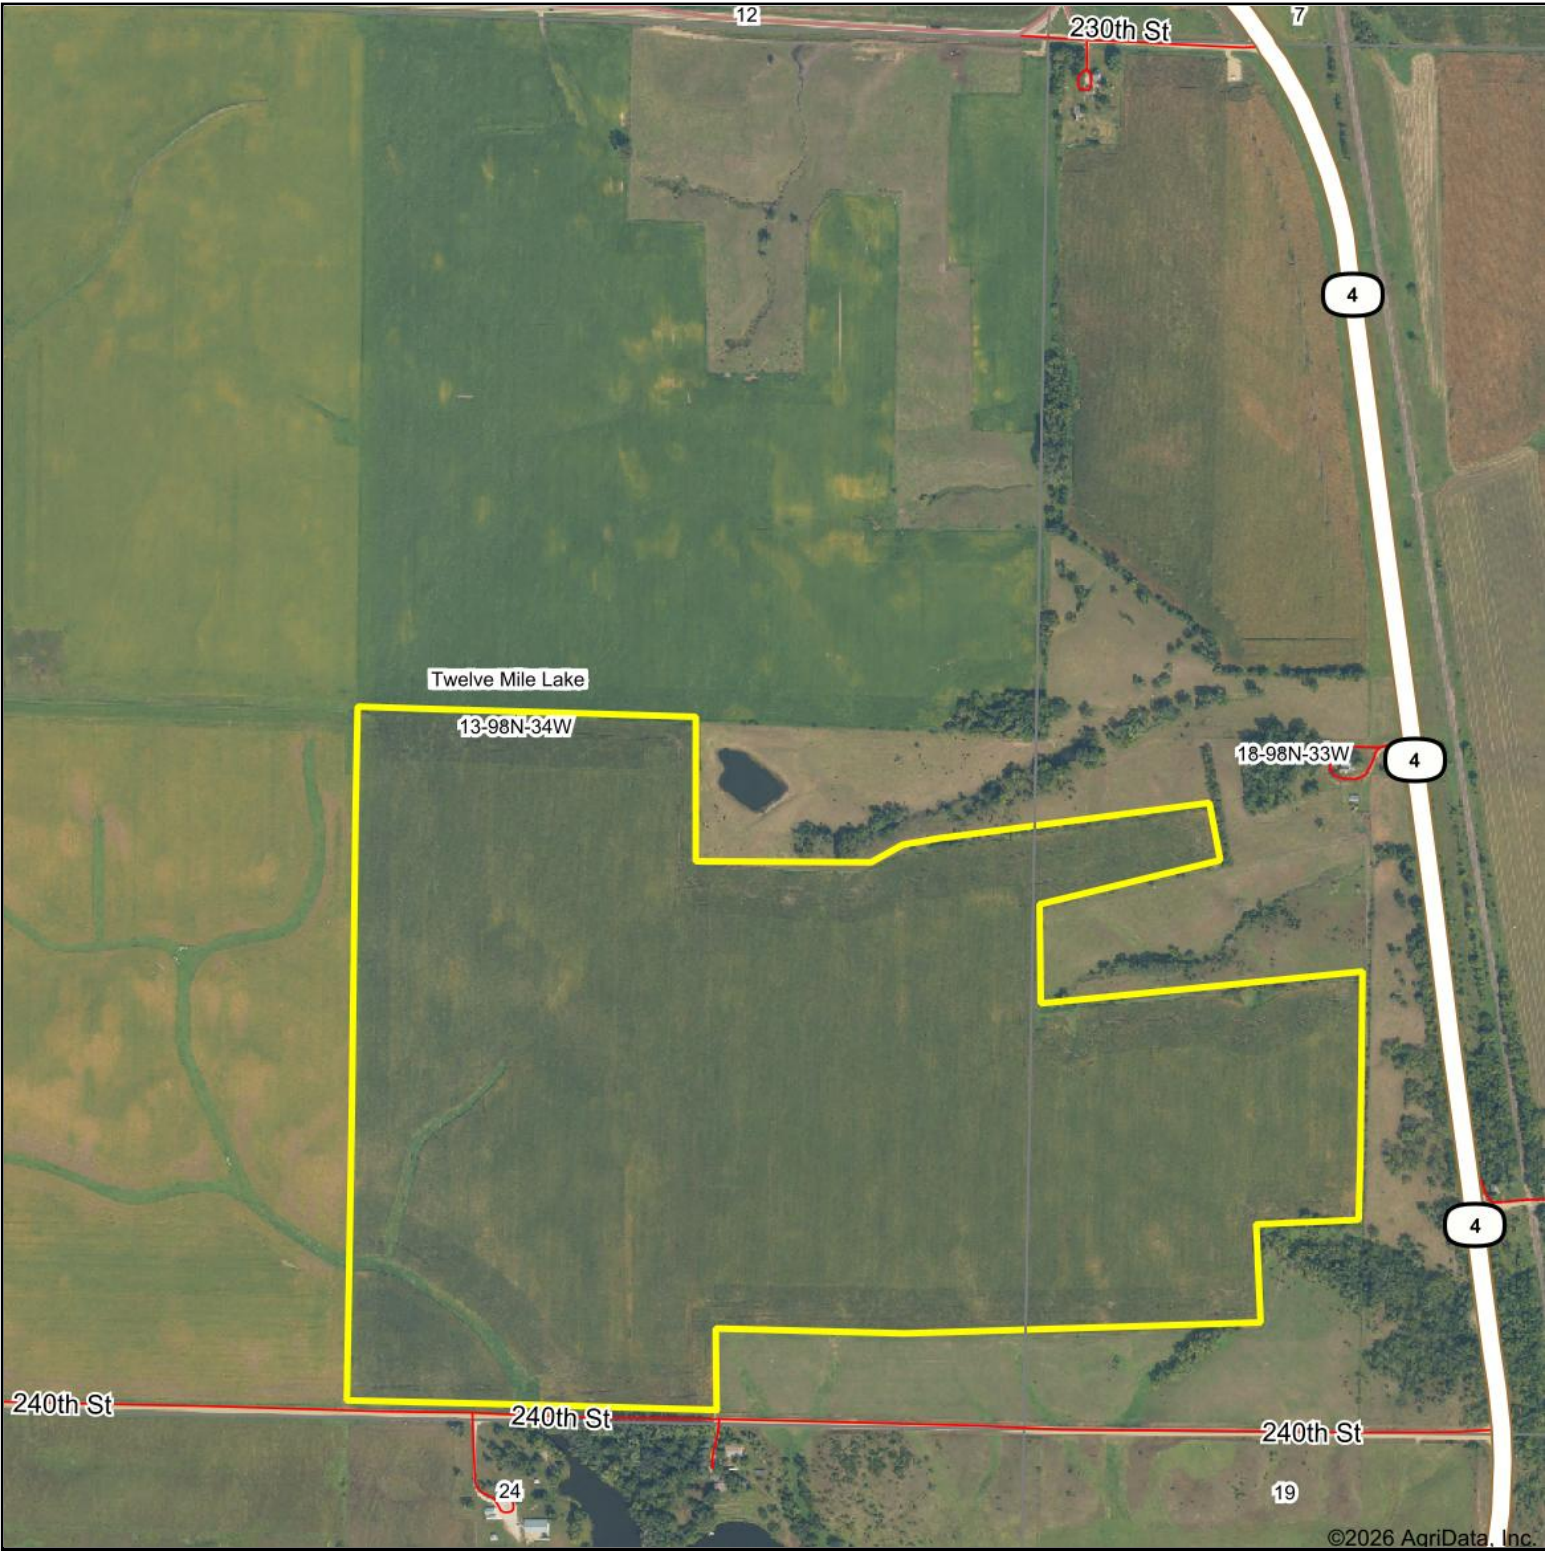

Aerial Map

©2026 AgriData, Inc.

& REAL ESTATE, INC
MIDWEST LAND
712-262-3110 MANAGEMENT

Boundary Center: 43° 18' 8.5, -94° 47' 58.67

13-98N-34W
Emmet County
Iowa

Maps Provided By:
**surety**
CUSTOMIZED ONLINE MAPPING
© AgriData, Inc. 2025 www.AgriDataInc.com