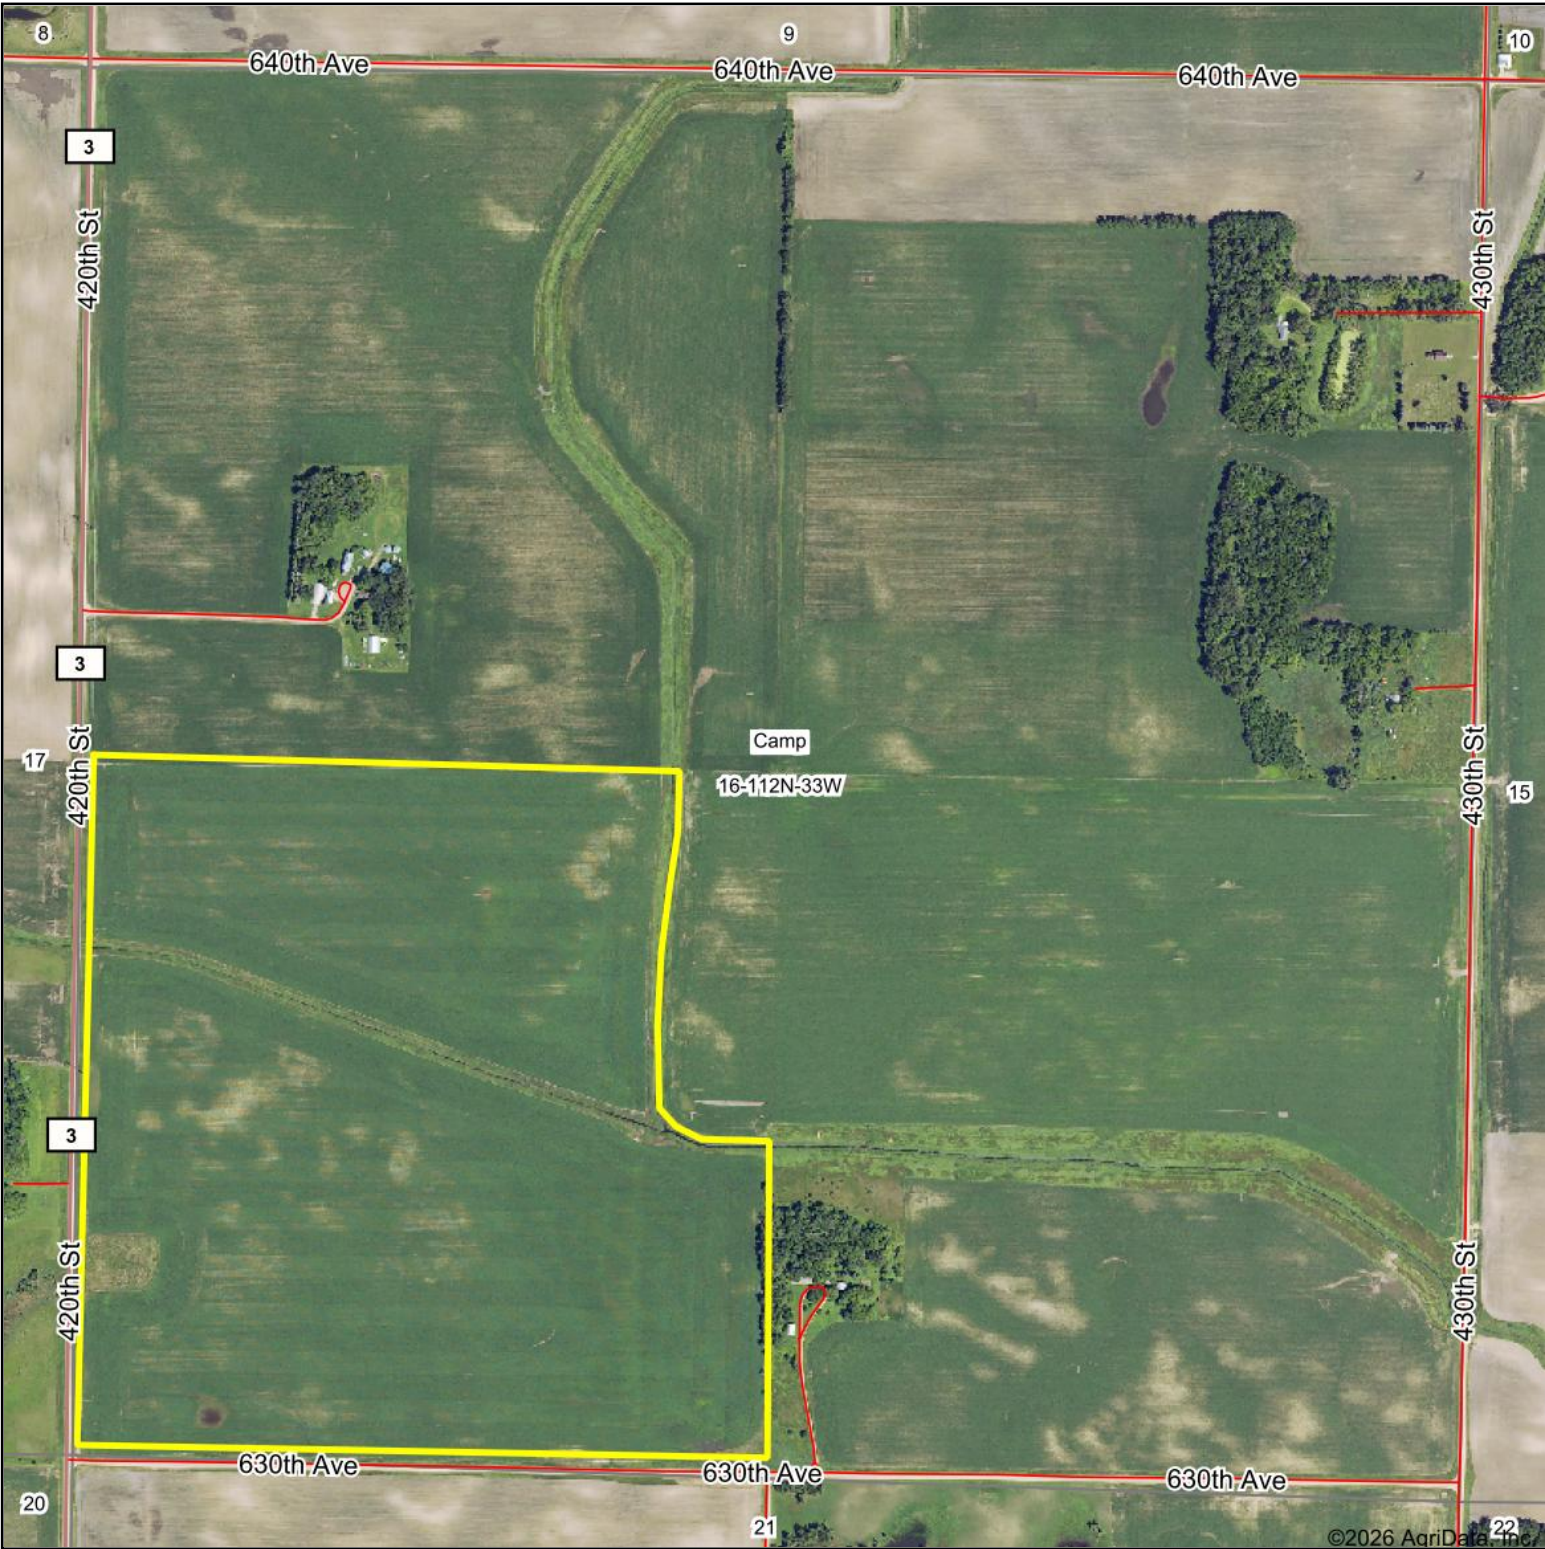

# Aerial Map

& REAL ESTATE, INC  
**MIDWEST LAND**  
712-262-3110 MANAGEMENT

Boundary Center: 44° 30' 11.73, -94° 49' 14.93

**16-112N-33W**  
**Renville County**  
**Minnesota**

Maps Provided By:  
  
CUSTOMIZED ONLINE MAPPING  
© AgriData, Inc. 2025 www.AgriDataInc.com